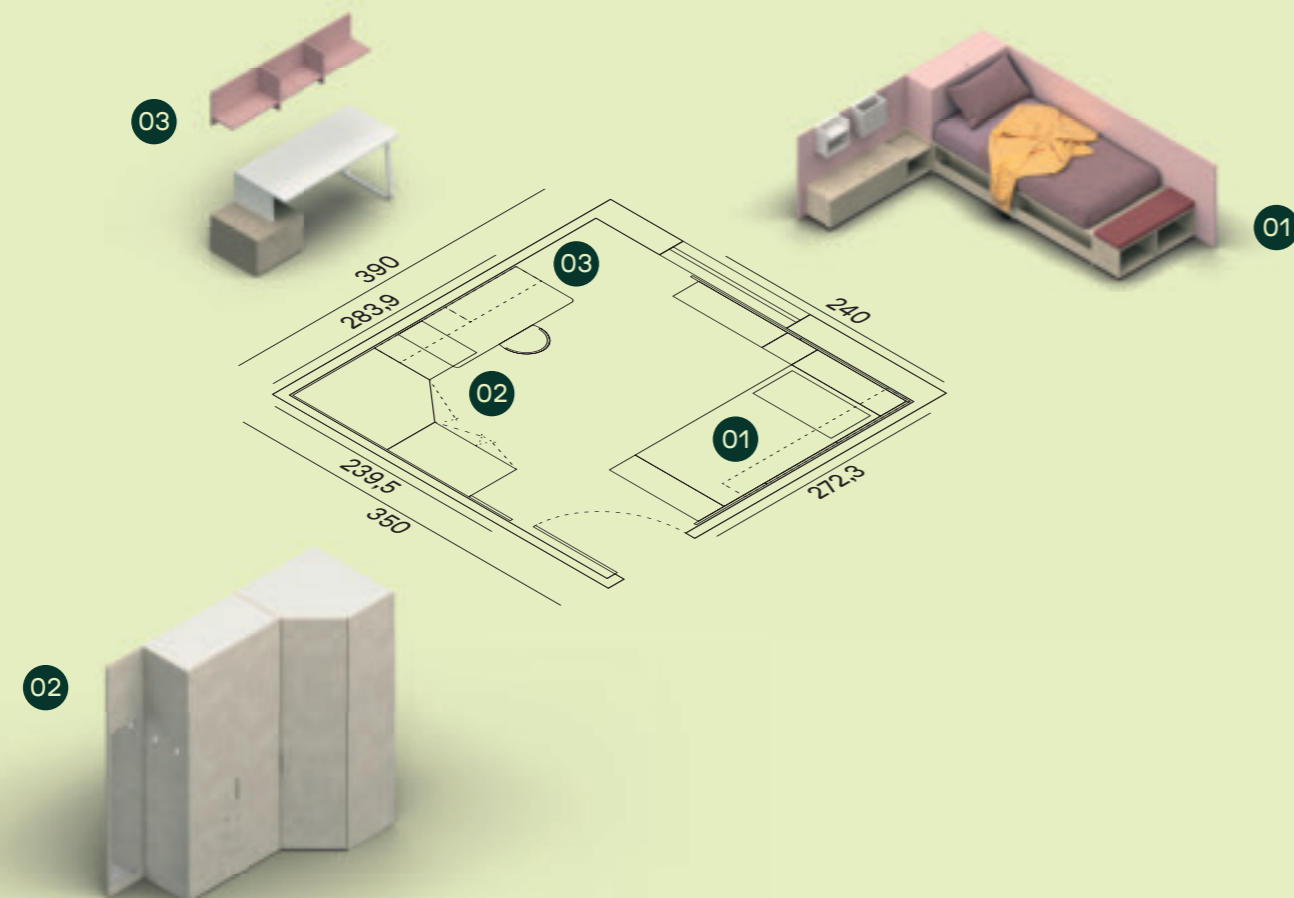

Maniglia T76 / T76 handle

Letto Plaza con cassetti estraibili in finitura Dekor Avana, contenitore retroletto in finitura Dalia. / Plaza bed with pull-out deep drawers in Dekor Avana finish, storage headboard in Dalia finish.