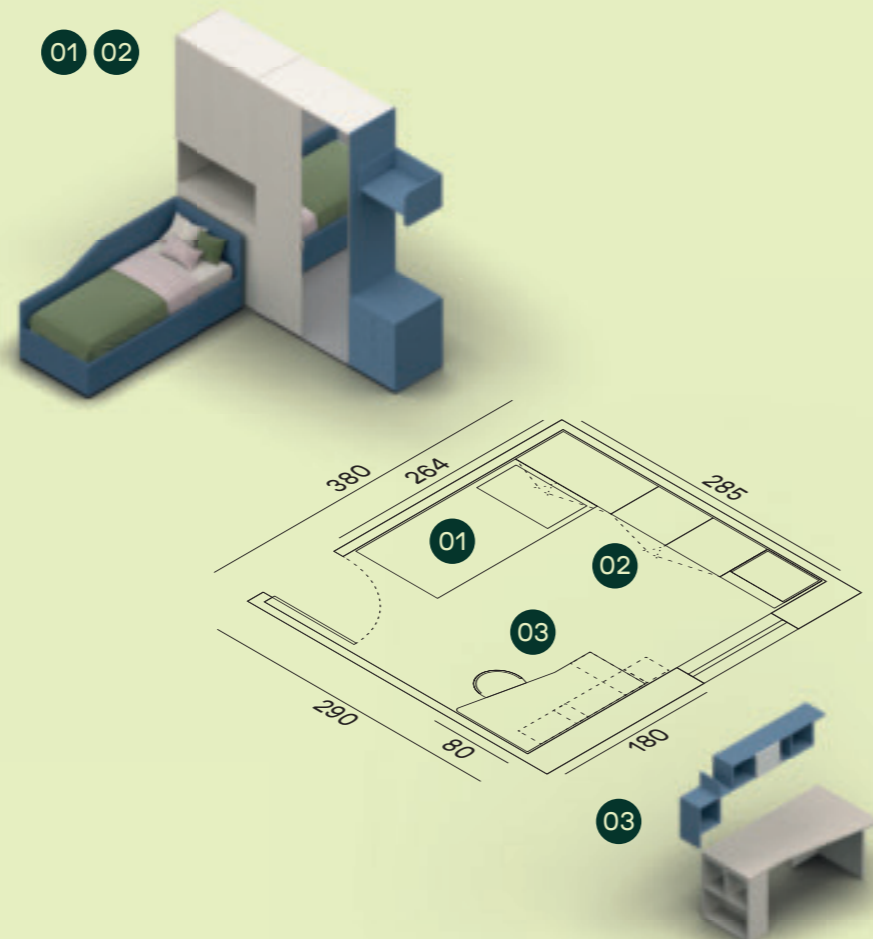

25

11MQ

Finiture / Finish

Interno / Carcase

- 01 Divano letto Smart imbottito L.80 / Smart upholstered bed sofa W.80
- 02 Armadio battente anta Liscia e Specchio, cabina Spot / Liscia and Mirror hinged doors wardrobe and Spot walk-in closet
- 03 Scrivania T54 e casellari Denver / T54 desk and Denver open elements

Maniglia T88 / T88 handle