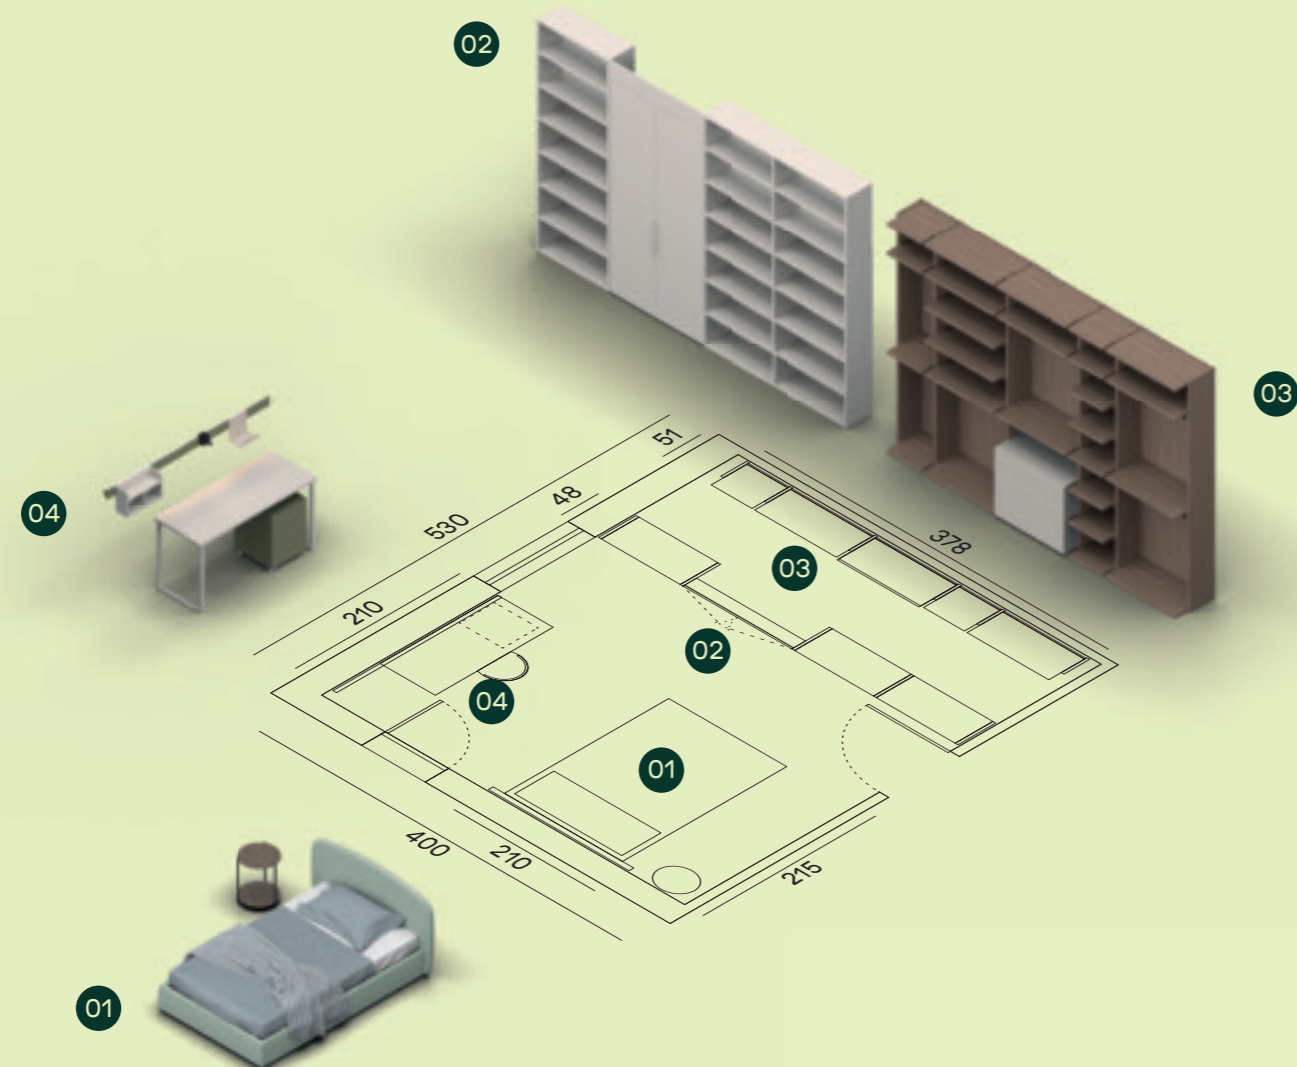

Maniglia T24 - Push / T24 handle - Push pull

Libreria bifacciale con schienali e Portale in finitura Tortora. Scrivania T50 con gambe telescopiche in finitura Tortora e sedia Aurea su ruote con cuscino in ecopelle Prestige E209. / Double-sided bookcase with back panels and walk-in doorway in Tortora finish. T50 desk with adjustable telescopic legs in Tortora finish and Aurea chair on castors with seat in Prestige E209 fabric.