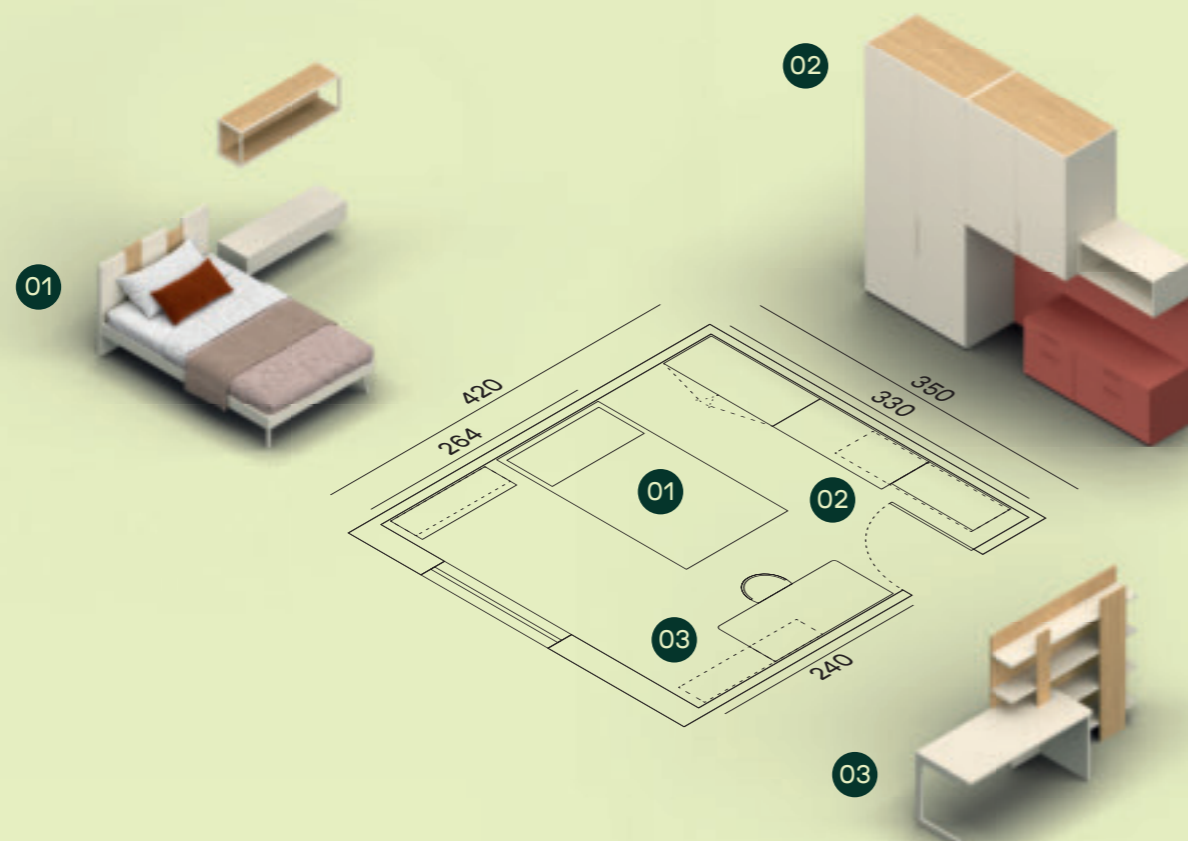

Letto Strike con giroletto Alfa e piede Conico in finitura Beige e Materico Rovere e casellario Kios in finitura Beige con ripiani e schiena in finitura Materico Rovere. / Strike Bed with Alfa bed frame and Conico foot in Beige and Materico Rovere finish and Kios open element in Beige finish with back panel and shelves in Materico Rovere.