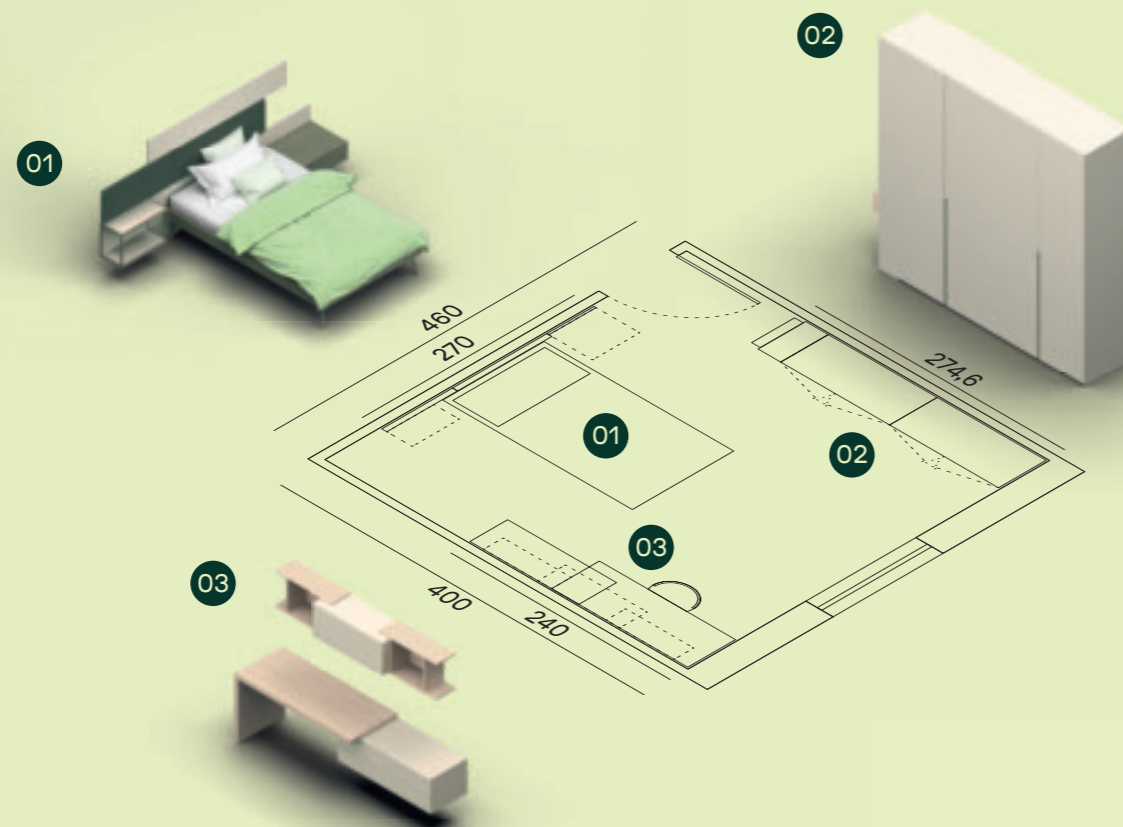

Giroletto Alfa in finitura Agave con piede Kios, pannelli uso testiera Fixo in finitura Tortora e imbottiti in tessuto Saturno SA15. Casellario Kios in finitura Agave con ripiani e schienale in finitura Tortora, Box pensile in finitura Agave. / Alfa bed frame in Agave finish with Kios foot, Fixo headboard panels in Tortora finish and upholstered in Saturno SA15 fabric. Kios open element in Agave finish with shelves and back panel in Tortora finish and Box wall unit in Agave finish.