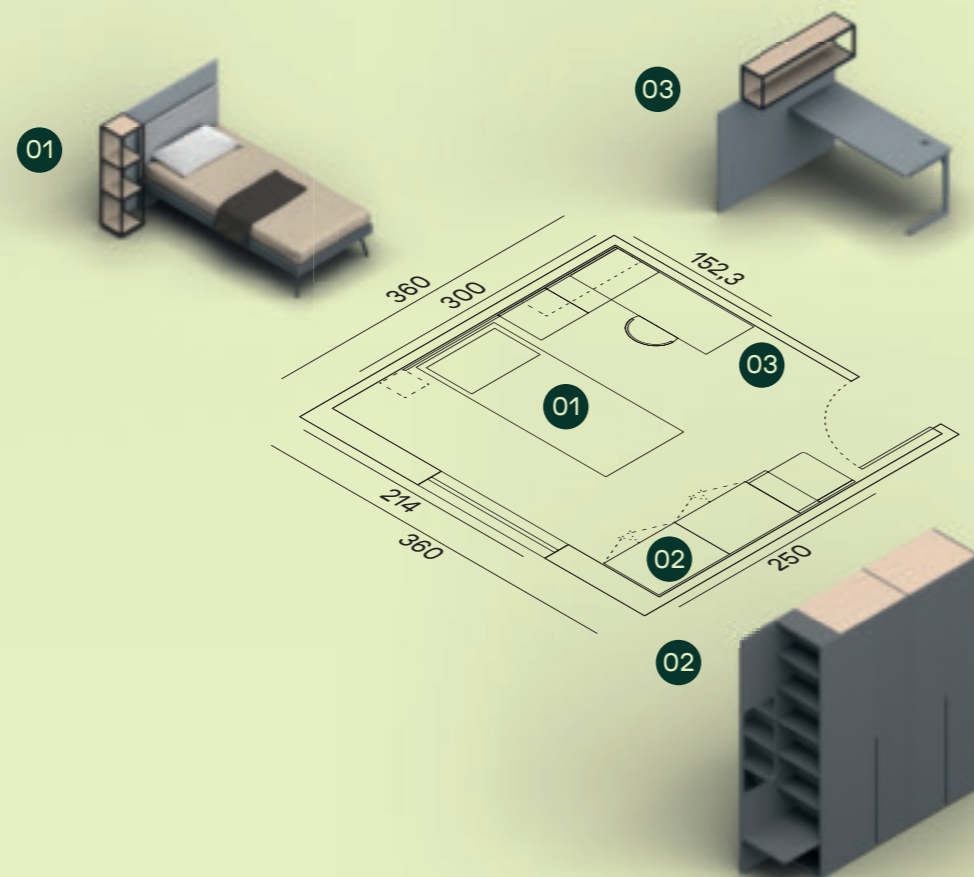

Letto One con giroletto Dritto e piede Conico in finitura Lavagna. Cuffia liscia in tessuto Splendor SP19. Pannelli a muro Fixo in finitura Grigio con pensili uso comodo in finitura Materico Rovere, casellari Kios in metallo Brunito con ripiani e schiene in finitura Materico Rovere.
/ One bed with Dritto bed frame and Conico foot in Lavagna finish. Upholstered cover in Splendor SP19 fabric. Fixo wall panels in Grigio finish with Box wall units in Materico Rovere finish, Kios open elements in Brunito finish with shelves and back panels in Materico Rovere finish.