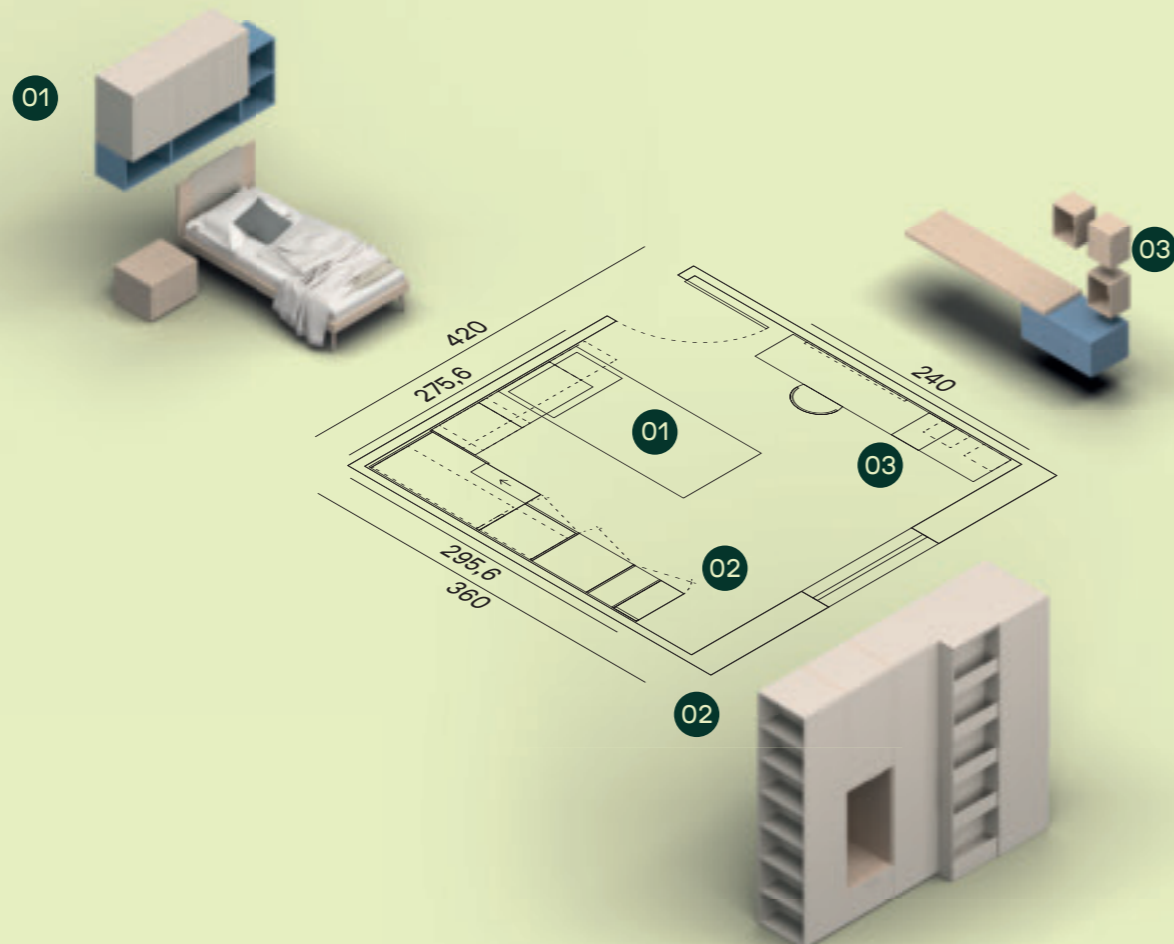

07

15MQ

Finiture / Finish

Interno / Carcase

- 01 Letto Flipper L.90 e Box pensili / Flipper bed W.90 and Box wall units
- 02 Armadio Covert con libreria scorrevole, armadio battente anta Liscia, vano a giorno e terminale libreria / Covert wardrobe with sliding bookcase, Liscia hinged door wardrobe with opened compartment and bookcase end element
- 03 Consolle a muro, Box pensile con cassetti, specchiera e casellari Qubo / Wall Console, Box wall unit with drawers, mirror and Qubo open elements

Maniglia T23 - T24 - Push / T23 - T24 handles - Push pull

Consolle a muro spessore 5cm. in finitura Materico Arena, specchiera Soul 31 e casellari Qubo in finitura Materico Arena. / 5cm. thick Consolle in Materico Arena finish, Soul 31 mirror and Qubo open elements in Materico Arena finish.