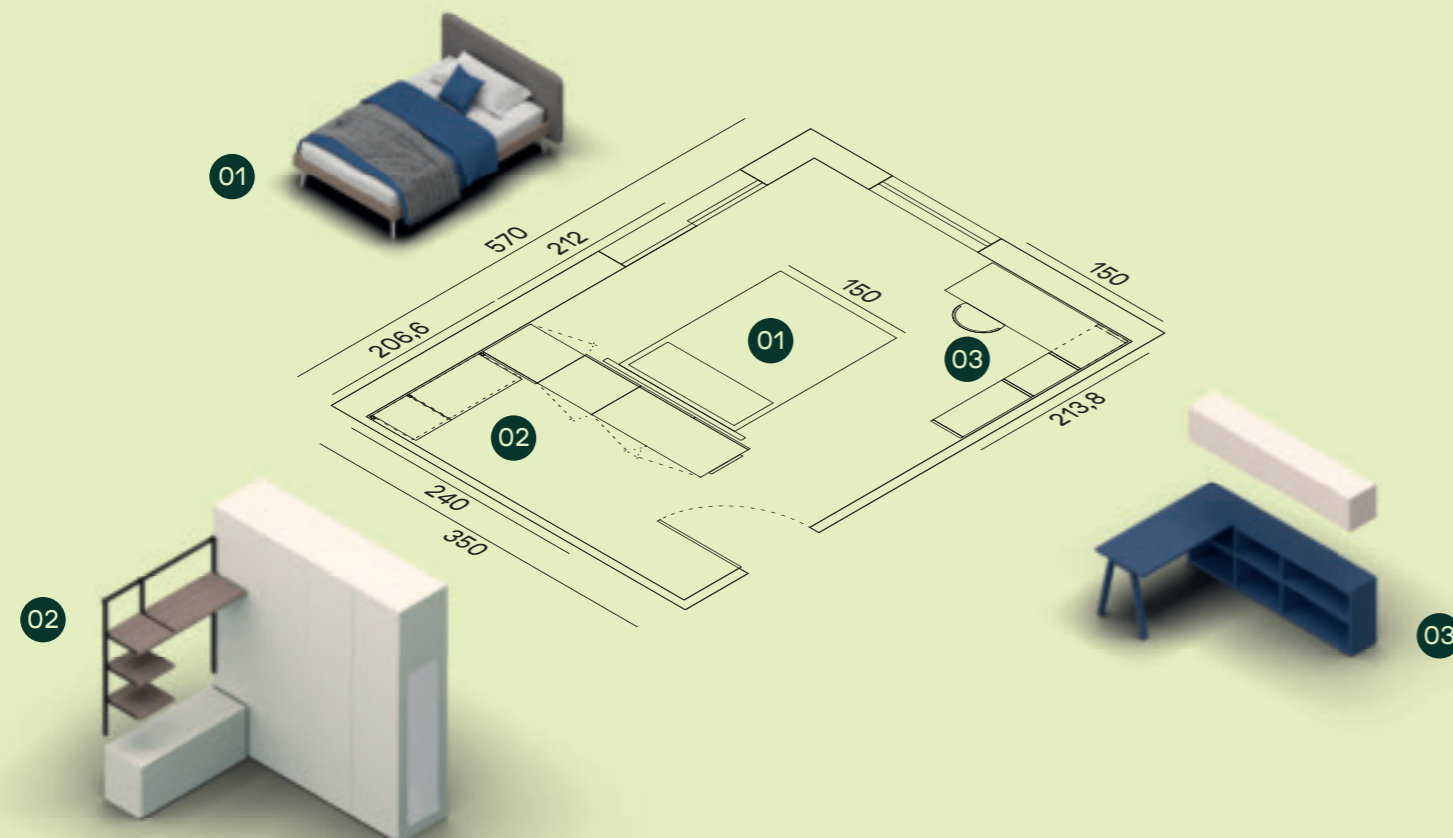

Armadio battente Be-face in finitura Tortora con specchio appeso su fianco.
Letto Flora con testiera imbottita ecopelle Prestige E208, giroletto Alfa in finitura Materico Noce e piede Conico. / Be-face wardrobe in Tortora finish with mirror hanged on the side. Flora bed with upholstered headboard in Prestige E208 eco-leather, Alfa bed frame in Materico Noce finish and Conico foot.