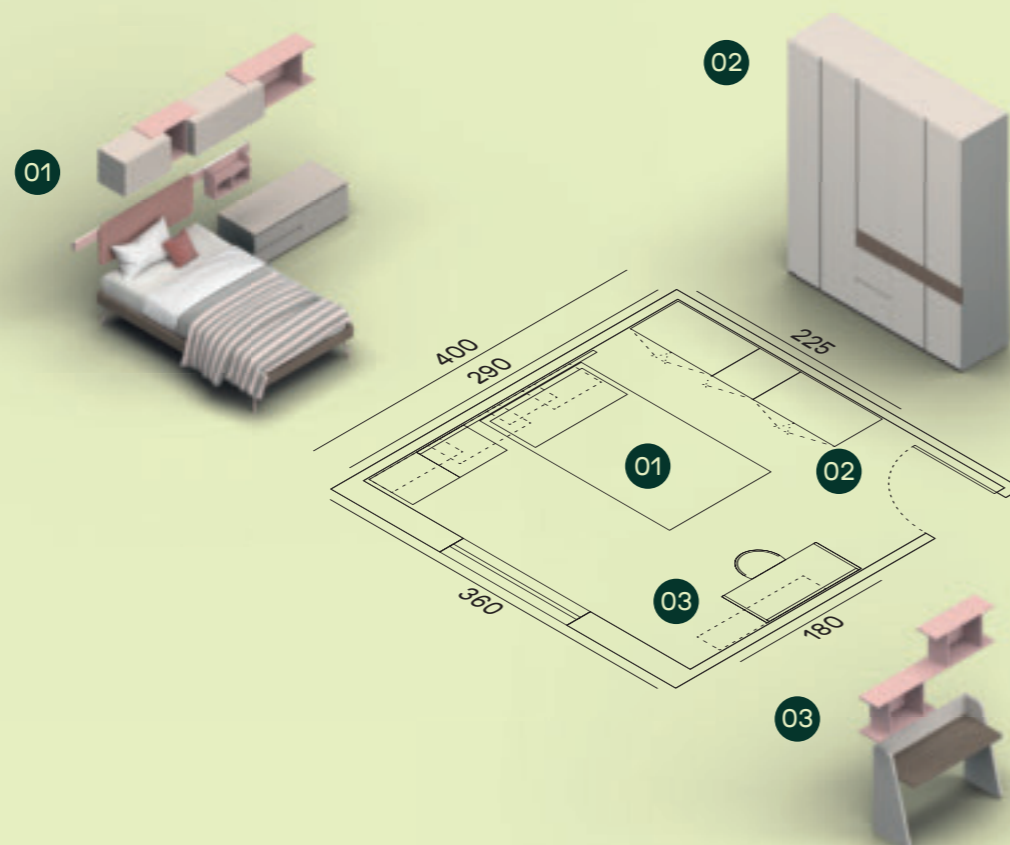

Maniglia Filo - Push / Filo handle - Push pull

Barra Surf retro illuminata in finitura Dalia con pannello imbottito in tessuto Saturno SA16, casellario in finitura Dalia. / Backlit Surf equipped rail in Dalia finish with upholstered panel in Saturno SA16 fabric, open element in Dalia finish.