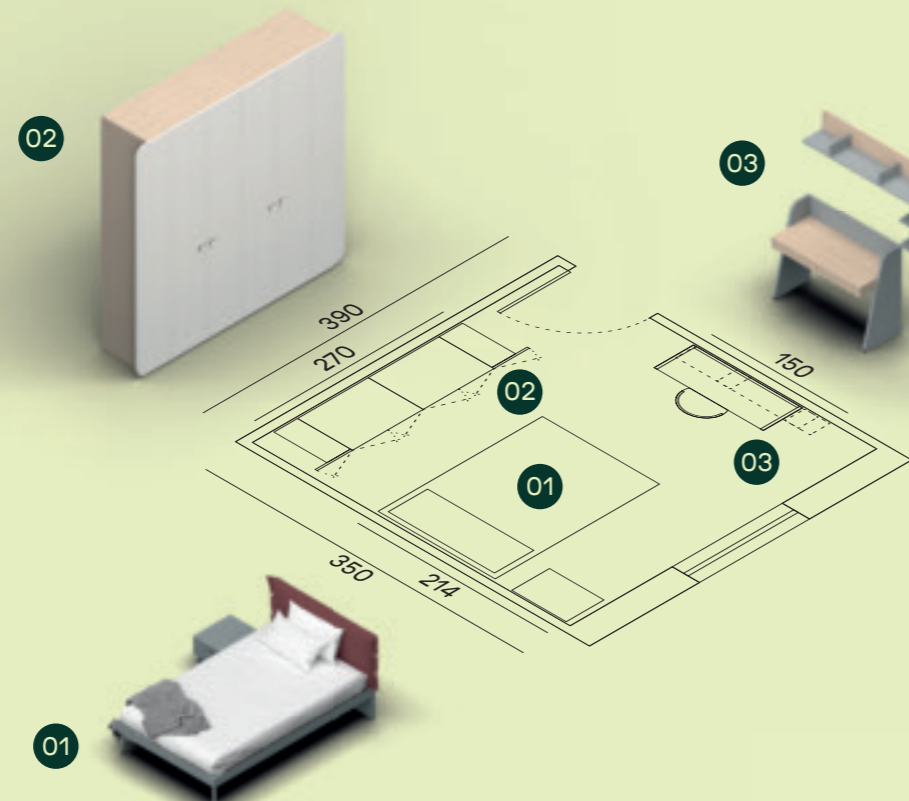

Maniglia T10 - T11 / T10 - T11 handle

Scrivania Vanity in finitura Grigio con cassetto in finitura Materico Arena e specchio Makeup. / Vanity desk in Grigio finish with drawer in Materico Arena finish, Makeup mirror.