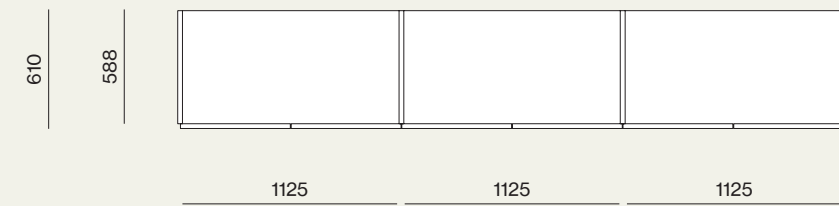

Composizione/Composition

Wardrobe 05

Elementi/Elements

- Armadio battente con anta Liscia e maniglia L30
/Hinged wardrobe with Liscia doors and L30 handles