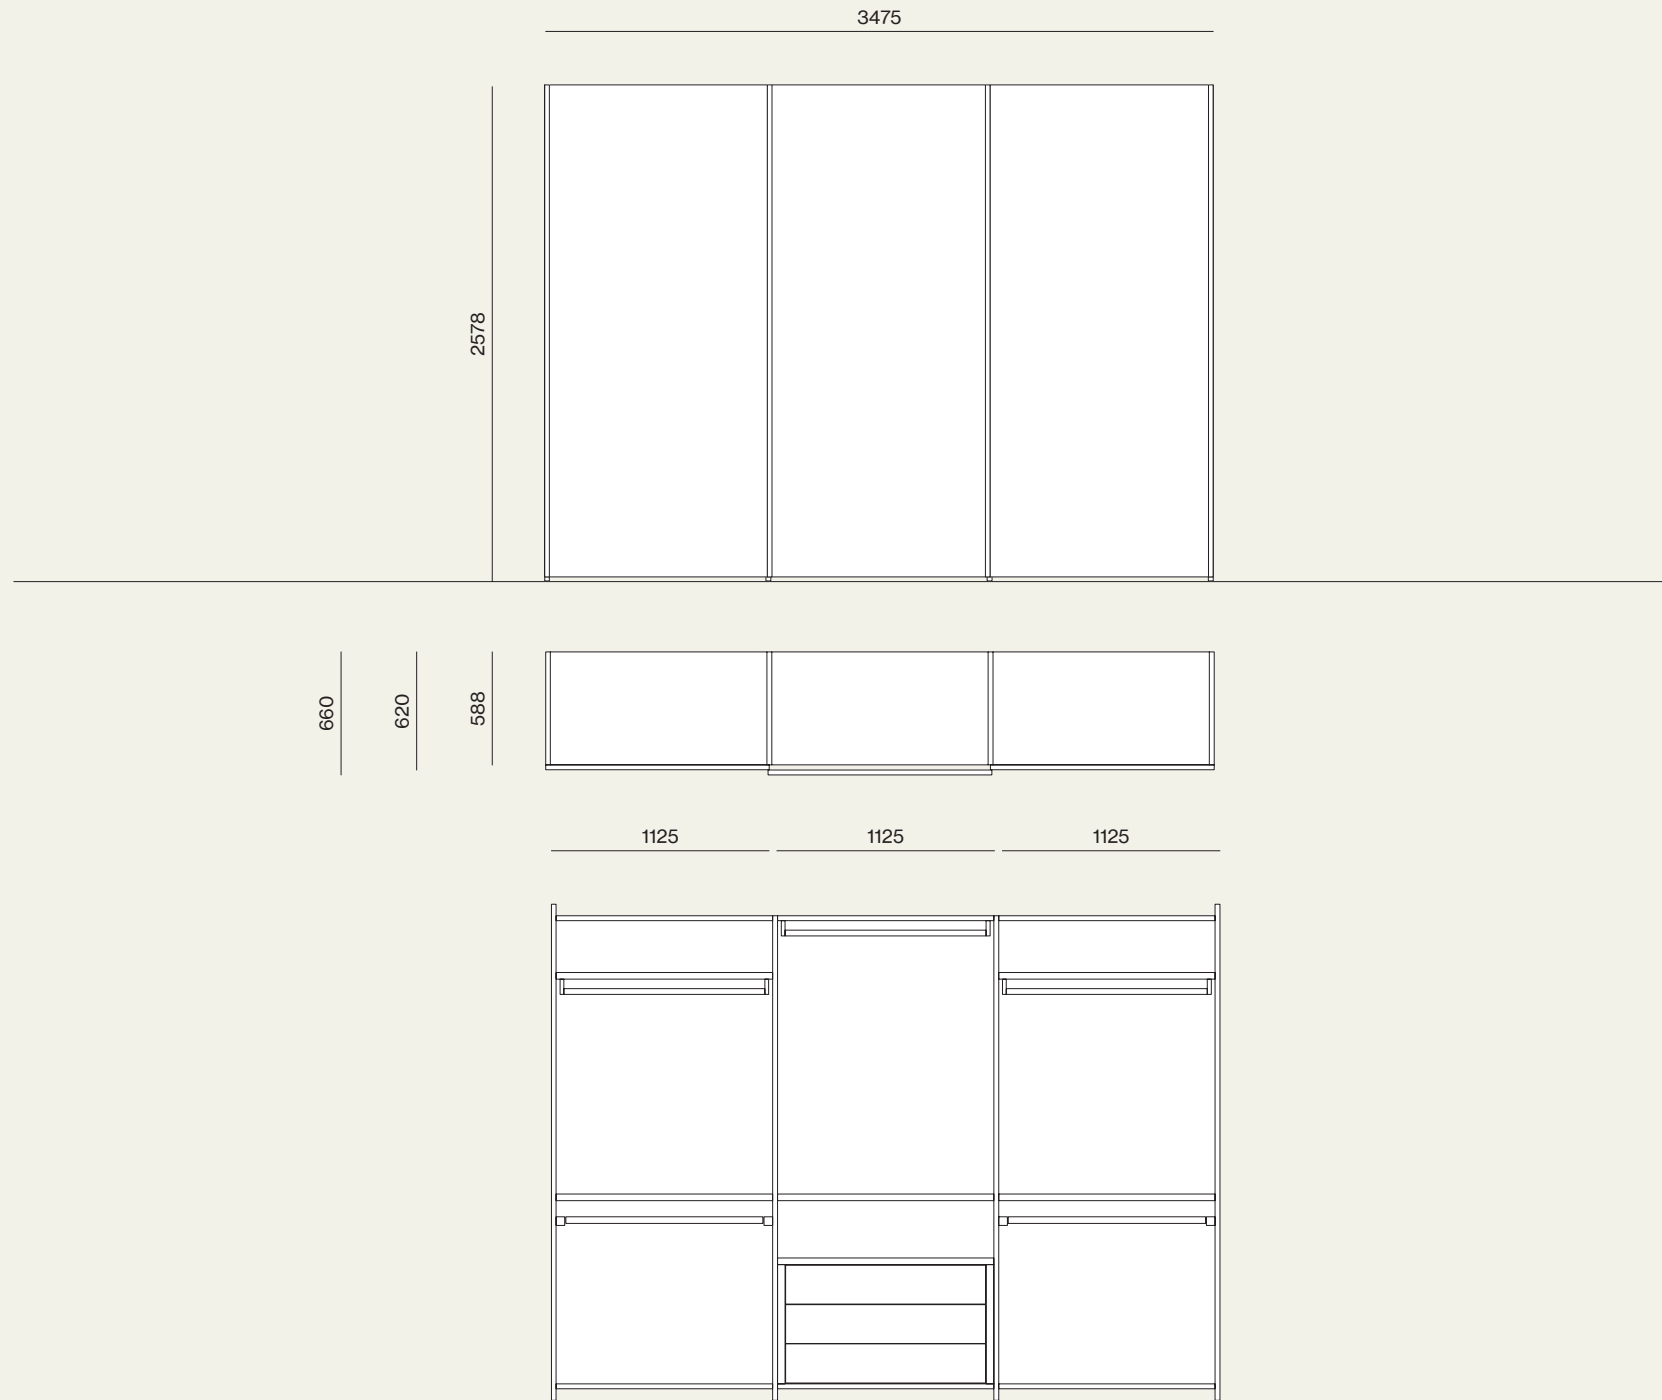

Composizione/Composition

Wardrobe 24

Elementi/Elements

- Armadio scorrevole con anta Gola
/Sliding wardrobe with Gola door

Finiture/Finishes:

Cotone
/Cotone finish

Laccato opaco Titanio
/Titanio matt lacquer
finish

Suggestions

Letti e Gruppi, collezione Notte, Night 29

Elementi/Elements

- Letto Miranda con giroletto Alfa e piede Metal 6
/Miranda bed with Alfa bed frame and Metal 6 leg

- Gruppo Neck/Neck drawer units