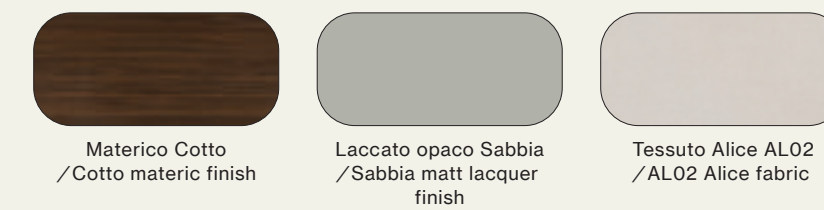

Finiture/Finishes:

099

Armadio battente con anta Liscia e maniglia L15. Interno in Cotone, ante in laccato opaco Ecrù, cassetti ed elemento a giorno in materico Noce. Maniglia L15 in metallo brunito.

Hinged wardrobe with Liscia door and L15 handle. Internal structure in Cotone finish, doors in Ecrù matt lacquer finish, drawers and open compartments in Noce materic finish. L15 handle in brushed metal.