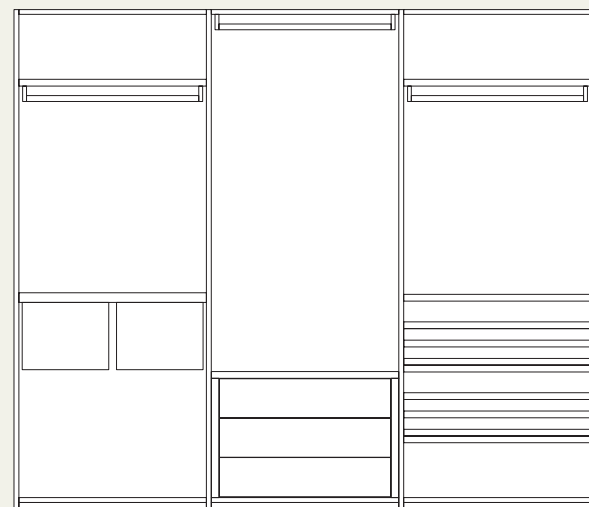

Composizione/Composition

Wardrobe 14

Elementi/Elements

- Armadio battente con anta Aries
/Hinged wardrobe with Aries doors

Finiture/Finishes:

Cotone
/Cotone finish

Laccato opaco Basalto
/Basalto matt lacquer
finish

Laccato opaco Tufo
/Tufo matt lacquer finish

Suggestions

Letti e Gruppi, collezione Notte, Night 27

Elementi/Elements

- Letto Nausica imbottito con giroletto Sigma imbottito
/Nausica upholstered bed with Sigma upholstered
bed frame

- Gruppo Aries/Aries drawer units