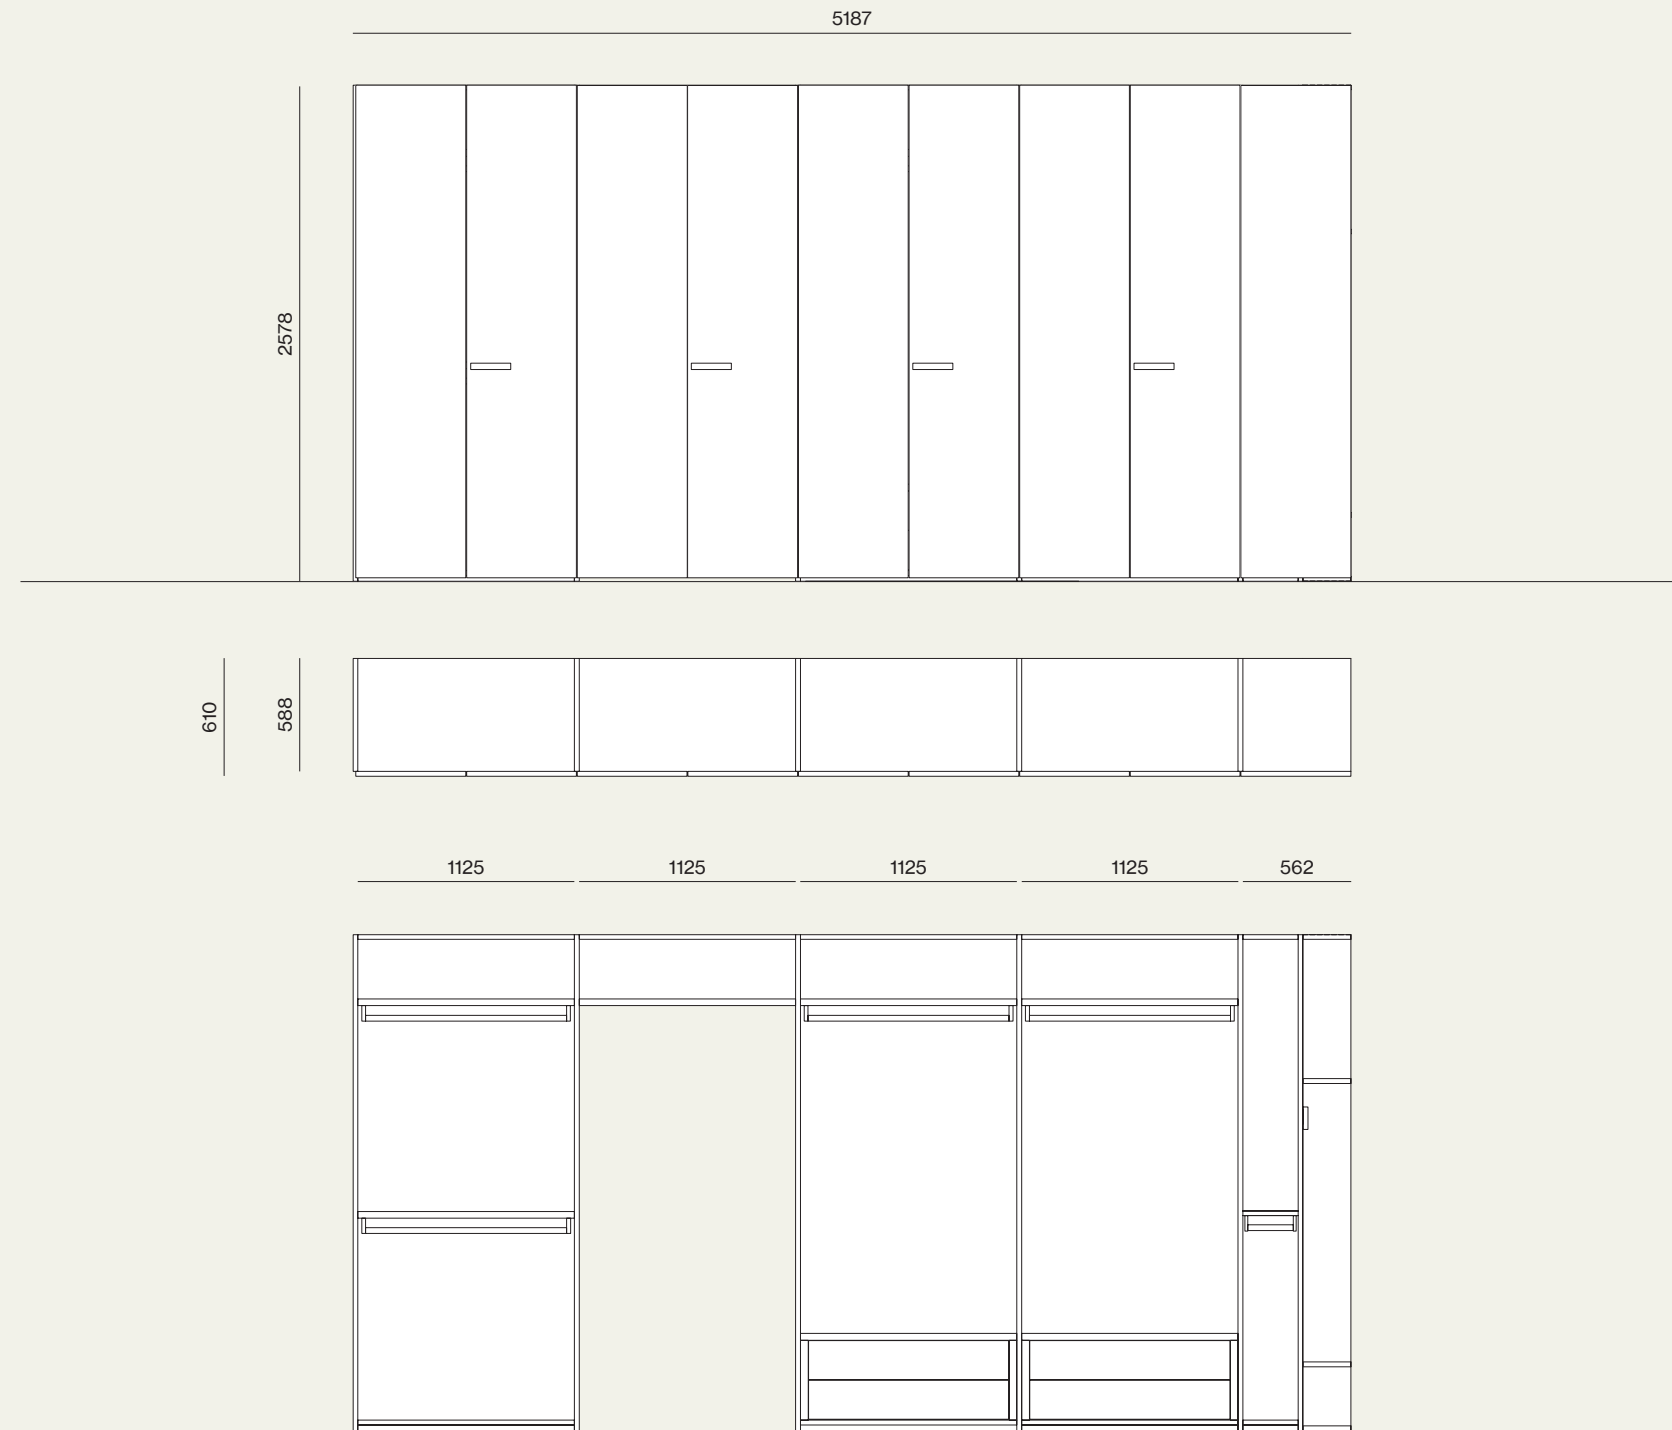

Composizione/Composition

Wardrobe 04

Elementi/Elements

- Armadio battente con anta Liscia e maniglia L 32 / Hinged wardrobe with Liscia door and L 32 handle
- Vano passaggio/Walk through wardrobe