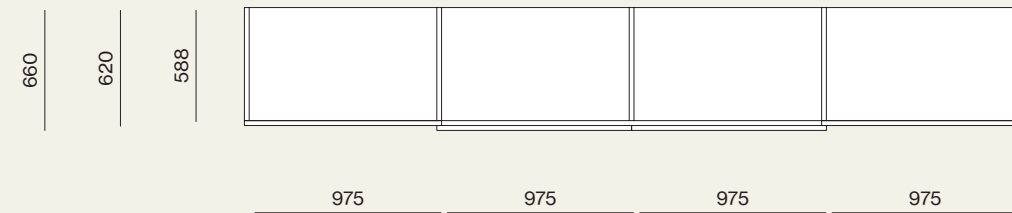

Composizione/Composition

Wardrobe 23

Elementi/Elements

- Armadio scorrevole con anta Liscia e maniglia dedicata
  /Sliding wardrobe with Liscia door and dedicated handle