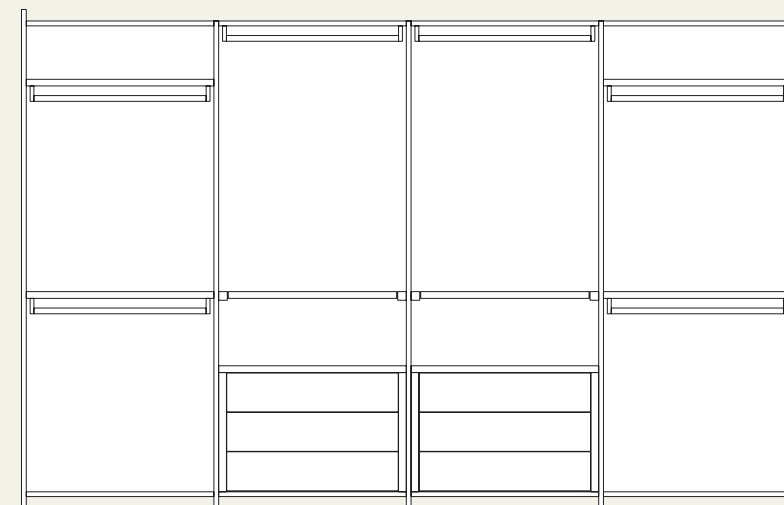

Composizione/Composition

Wardrobe 23

Elementi/Elements

- Armadio scorrevole con anta Liscia e maniglia dedicata
  /Sliding wardrobe with Liscia door and dedicated handle