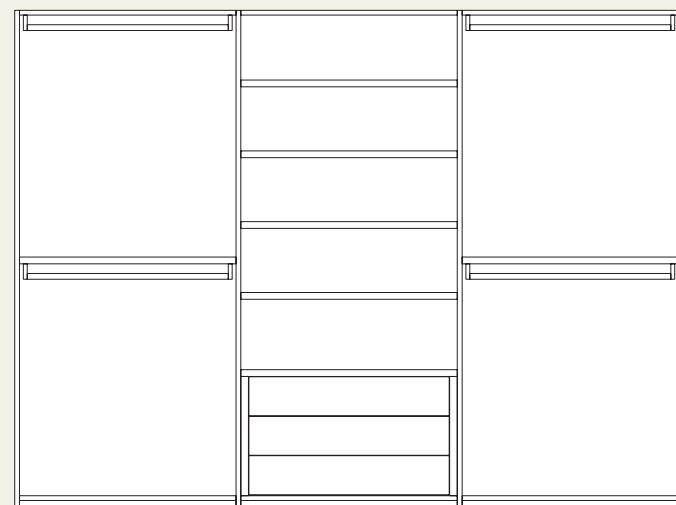

Composizione/Composition

Wardrobe 05

Elementi/Elements

- Armadio battente con anta Liscia e maniglia L30
/Hinged wardrobe with Liscia doors and L30 handles