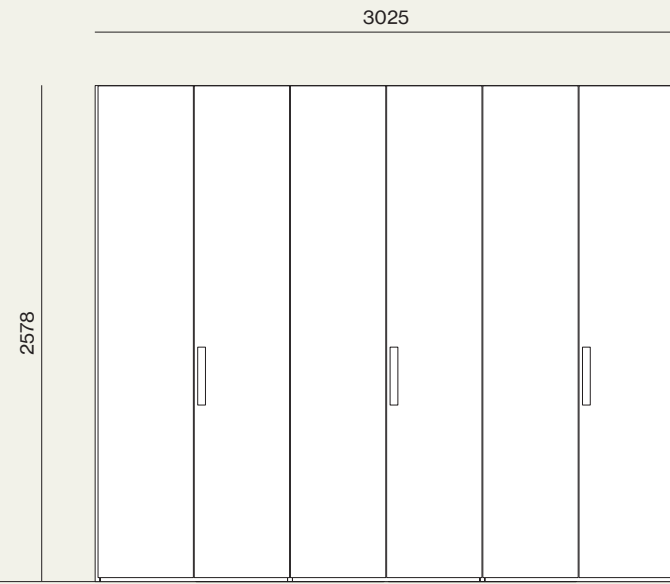

Composizione/Composition

Wardrobe 22

Elementi/Elements

- Armadio battente con anta Split
/Hinged wardrobe with Split door

Finiture/Finishes:

Cotone
/Cotone finish

Melaminico Tortora
/Tortora melamine finish

Laccato opaco Ecrù
/Ecrù matt lacquer finish

Laccato opaco Argilla
/Argilla matt lacquer finish

Suggestions

Letti e Gruppi, collezione Notte, Night 13

Elementi/Elements

- Letto Aura con giroletto Gamma e piede Metal 3
/Aura bed with Gamma bed frame and Metal 3 leg

- Gruppo Ilo/Ilo drawer units