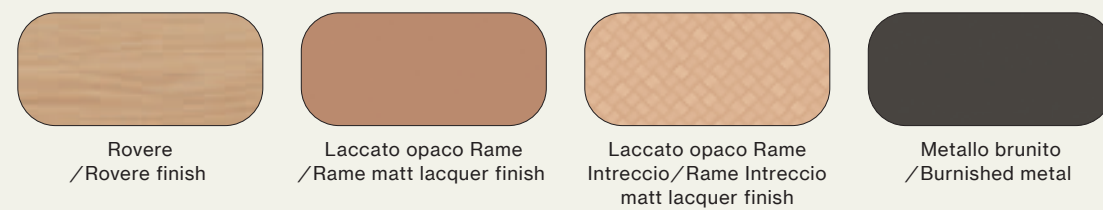

Finiture/Finishes:

060

Suggestions

Letti e Gruppi, collezione Notte, Night 03

Elementi/Elements

- Letto Lavinia imbottito con giroletto Epsilon imbottito
/Lavinia upholstered bed with Epsilon upholstered bed frame

- Gruppo Lovi/Lovi drawer units