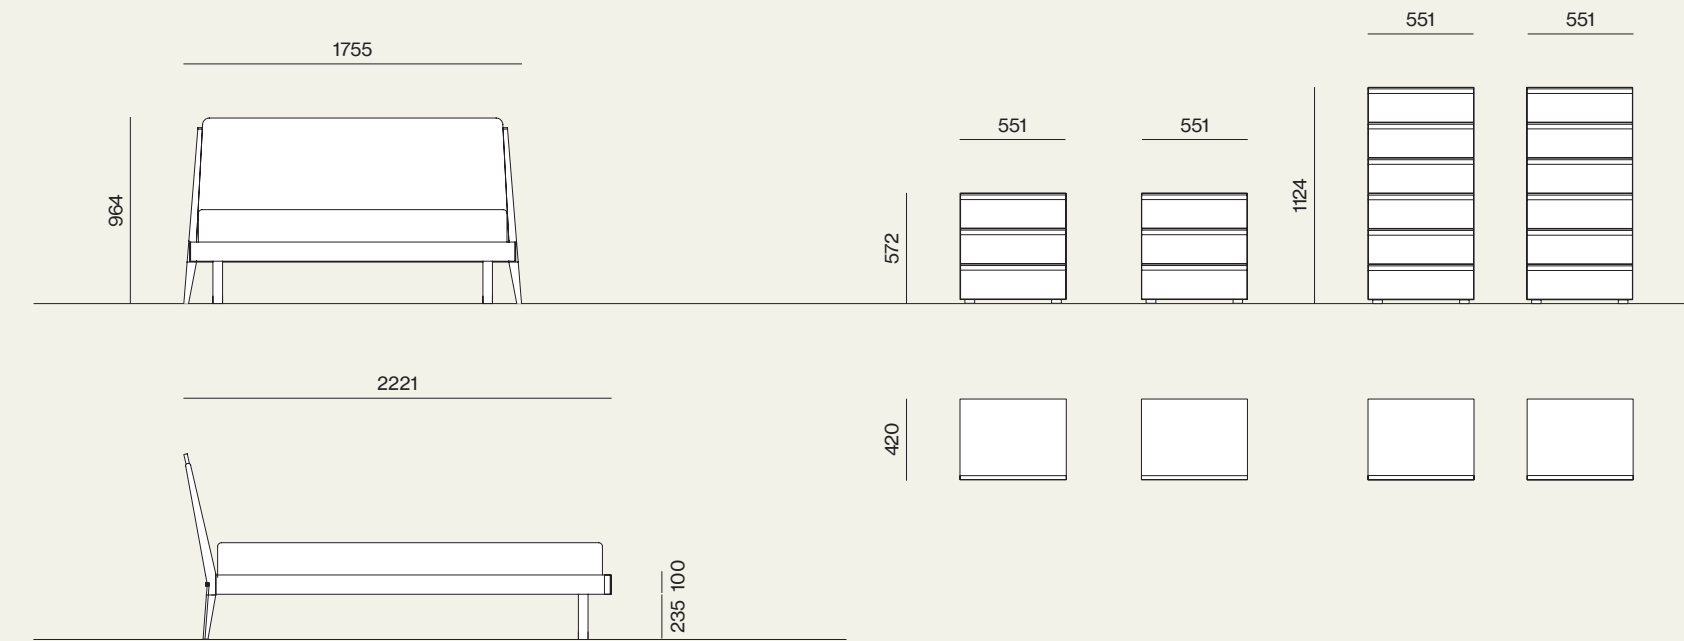

Finiture/Finishes:

Materico Carbone
/Carbone materic finish

Laccato opaco Titanio
/Titanio matt lacquer
finish

Metallo brunito
/Burnished metal