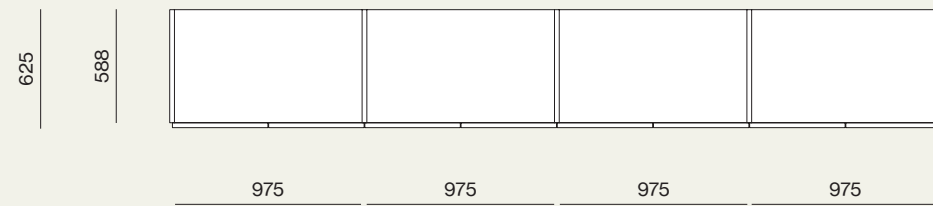

Composizione/Composition

Wardrobe 17

Elementi/Elements

- Armadio battente con anta Noto
/Hinged wardrobe with Noto door