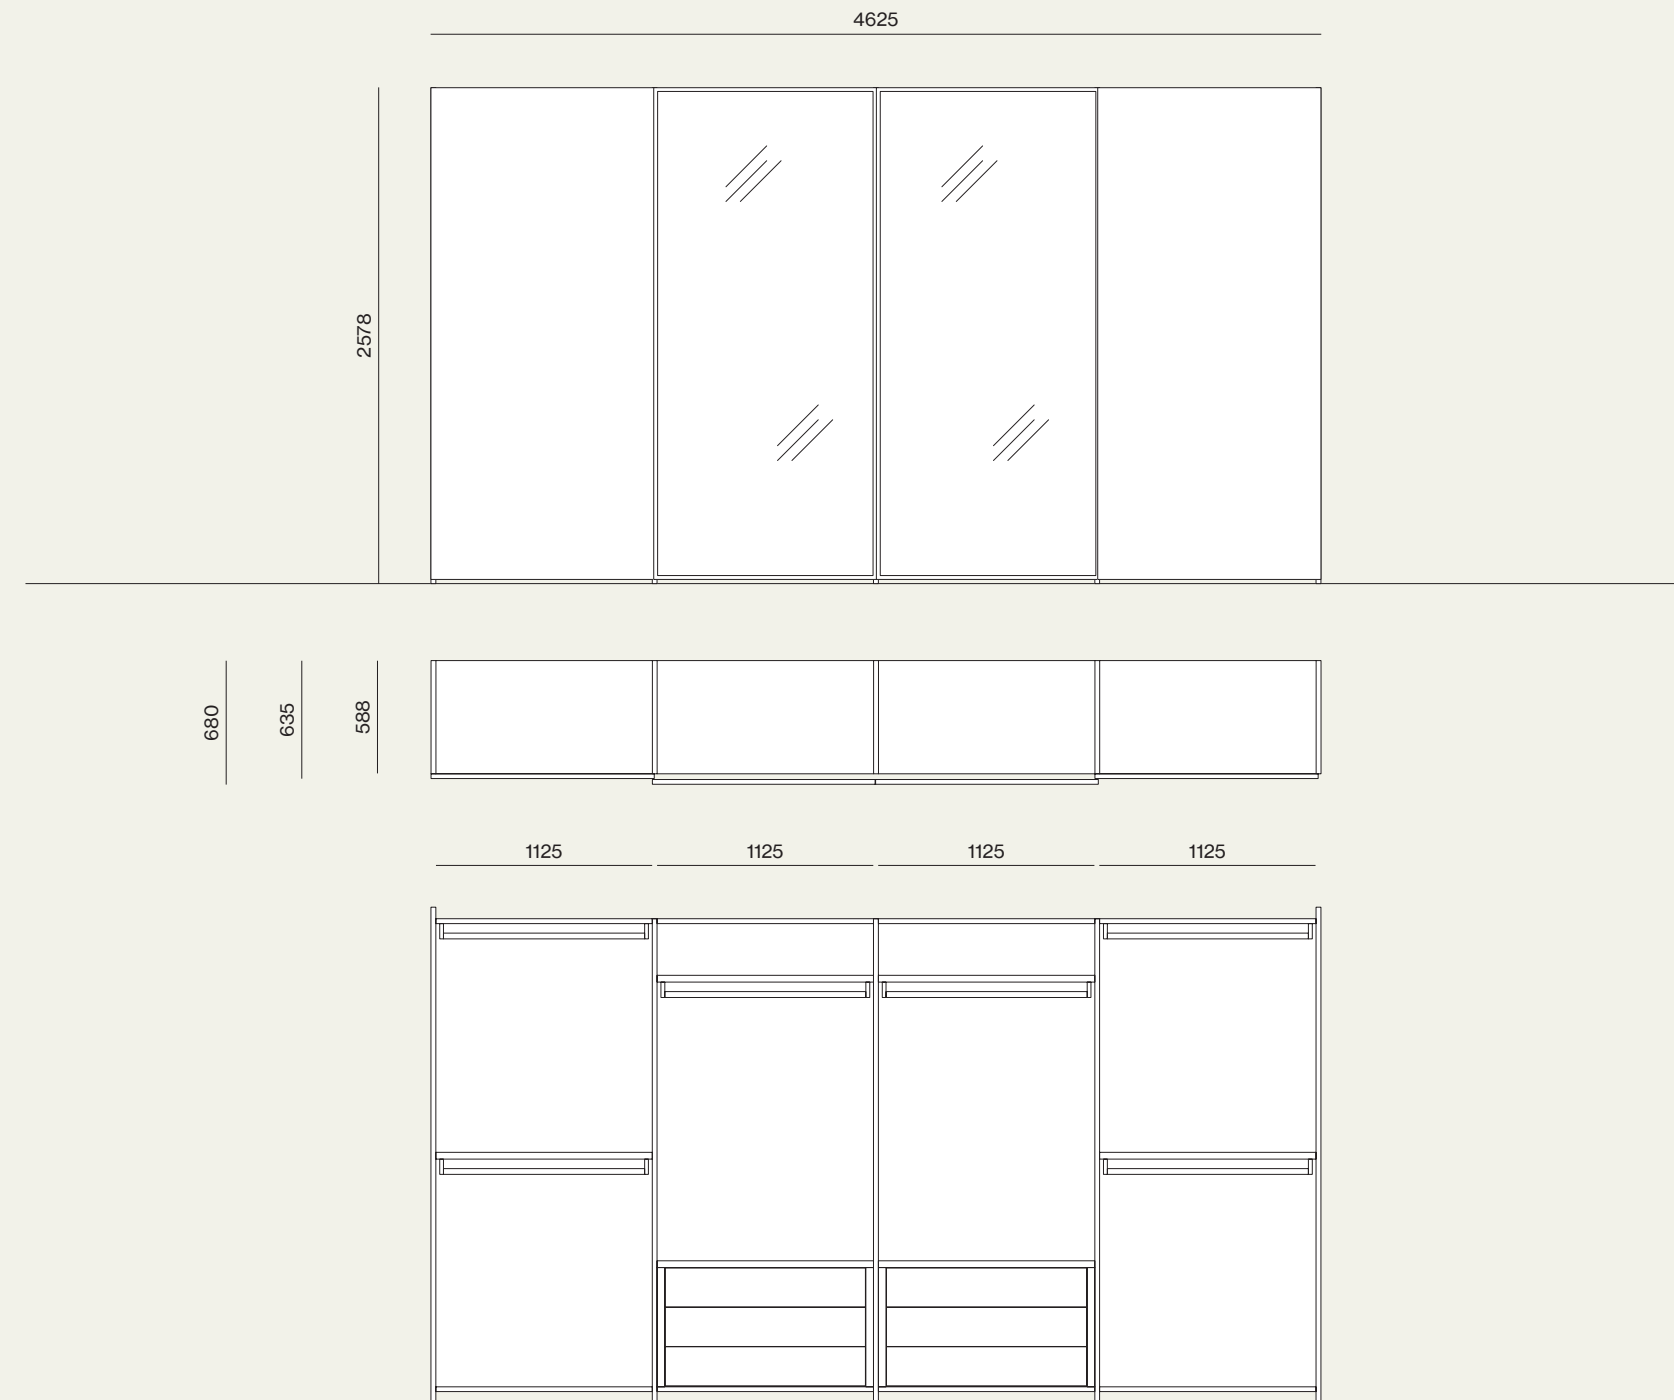

Composizione/Composition

Wardrobe 30

Elementi/Elements

- Armadio scorrevole con anta Febe e Frame
/Sliding wardrobe with Febe and Frame doors