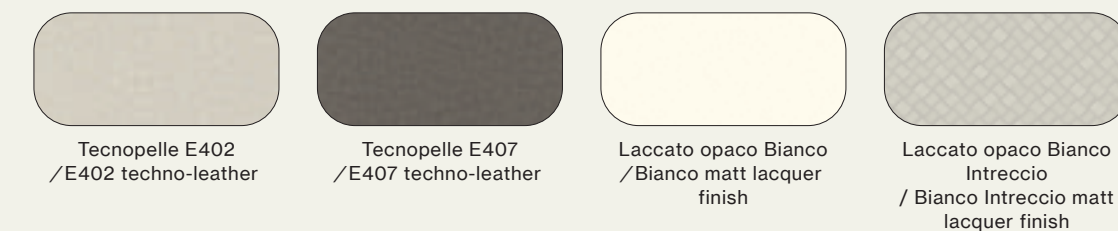

Finiture/Finishes: