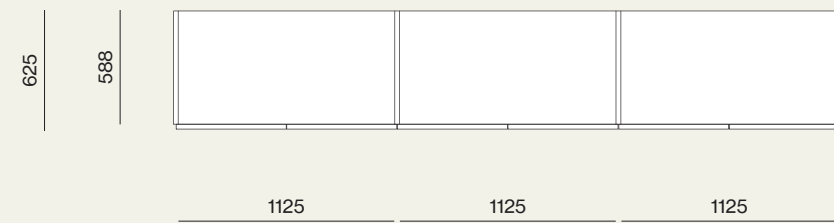

Composizione/Composition

Wardrobe 21

Elementi/Elements

- Armadio battente con anta Noto Lateral
/Hinged wardrobe with Noto Lateral door

Finiture/Finishes:

Cotone
/Cotone finish

Laccato opaco Basalto
/Basalto matt lacquer
finish

Specchio Fumè
/Fumè mirror

Metallo brunito
/Burnished metal

Suggestions

Letti e Gruppi, collezione Notte, Night 28

Elementi/Elements

- Letto Miranda con giroletto Gamma e piede Tondo
/Miranda bed with Gamma bed frame and Tondo leg

- Gruppo Lego/Lego drawer units