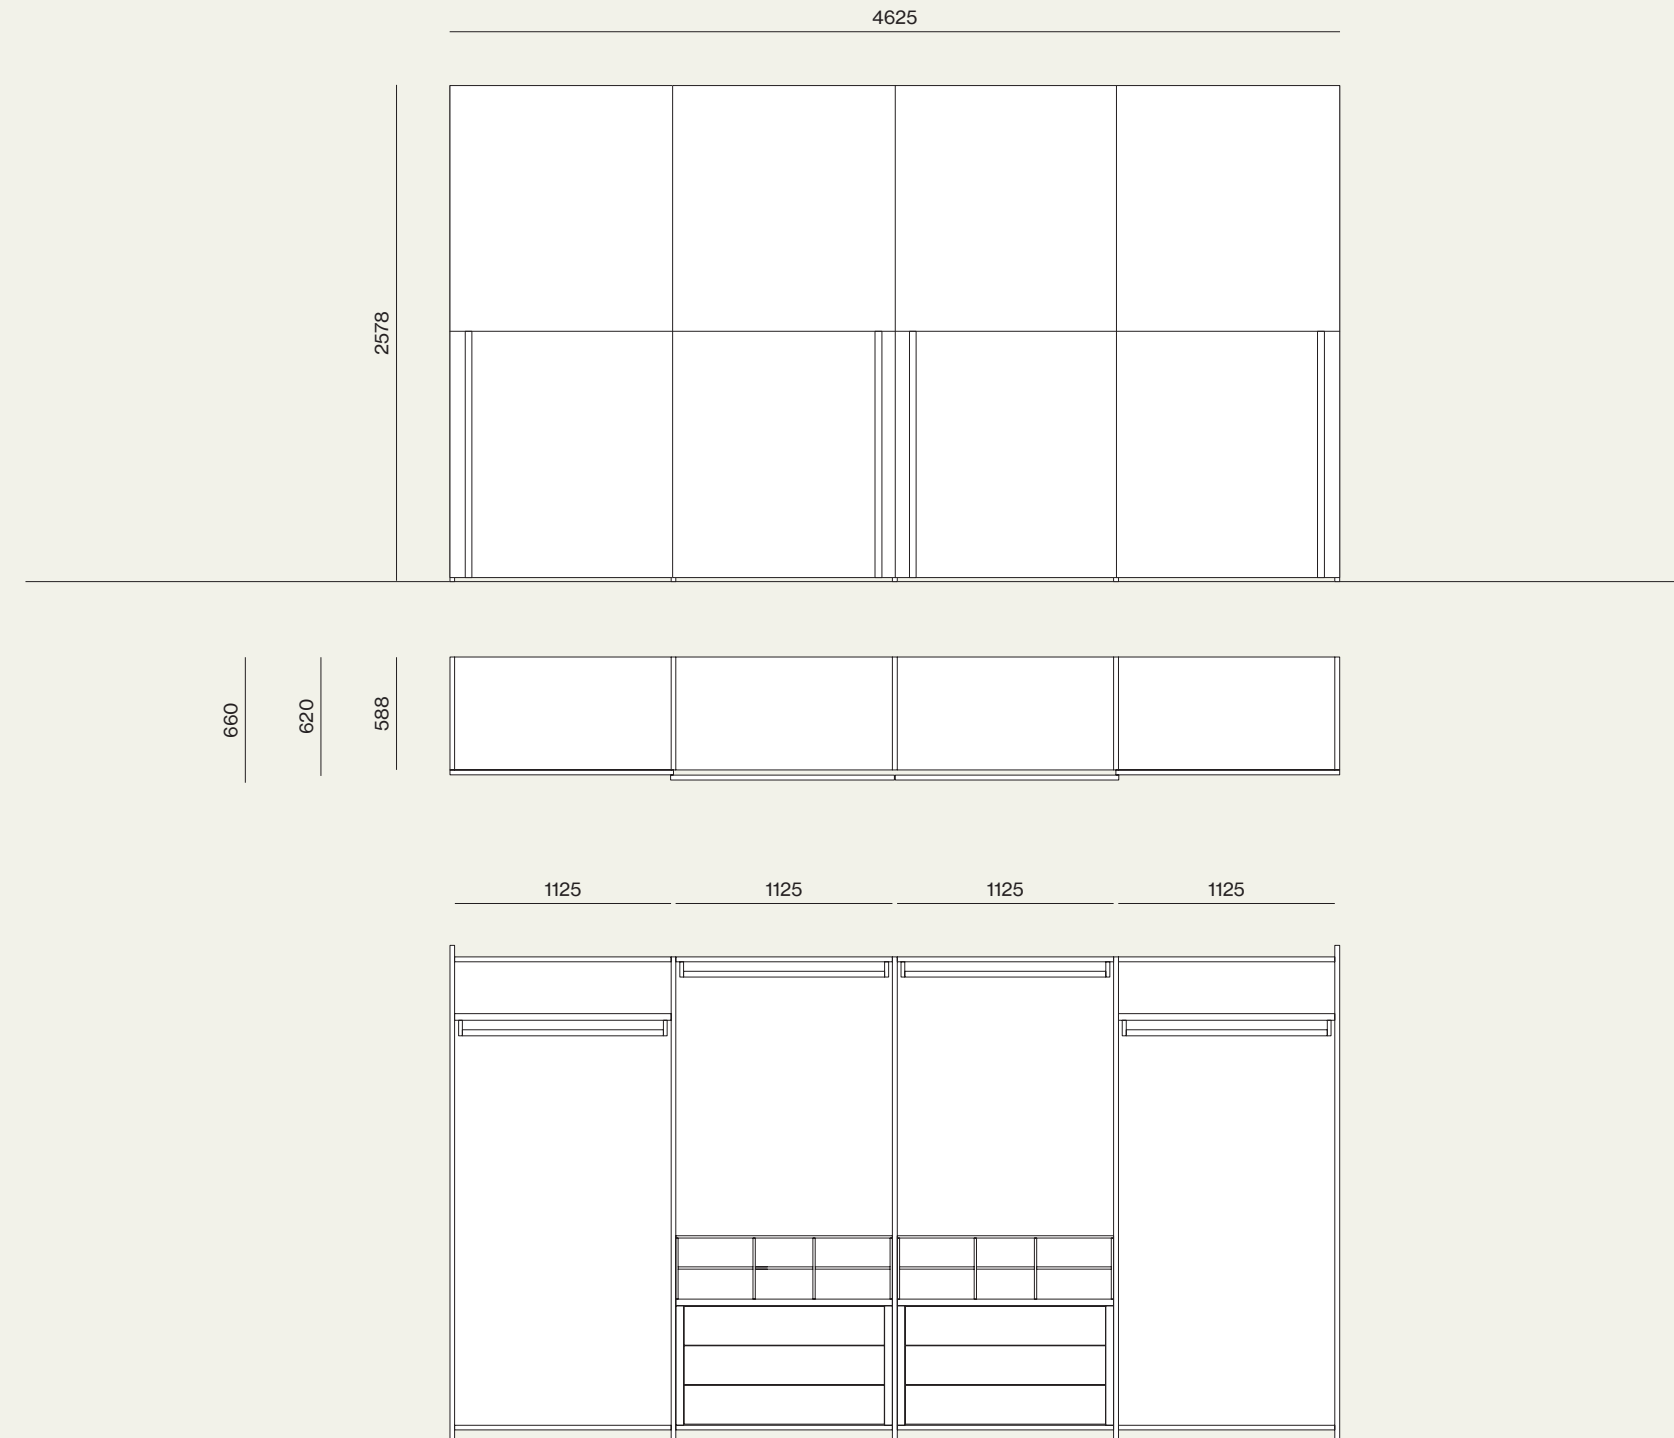

Composizione/Composition

Wardrobe 27

Elementi/Elements

- Armadio scorrevole con anta Aries
/Sliding wardrobe with Aries door

Finiture/Finishes:

Suggestions

Letti e Gruppi, collezione Notte, Night 02

Elementi/Elements

- Sistema letto Giako e pianale Jasmine con piede Lama
/Giako bed system and Jasmine bed with Lama leg.
- Gruppo Blocco/Blocco drawer units