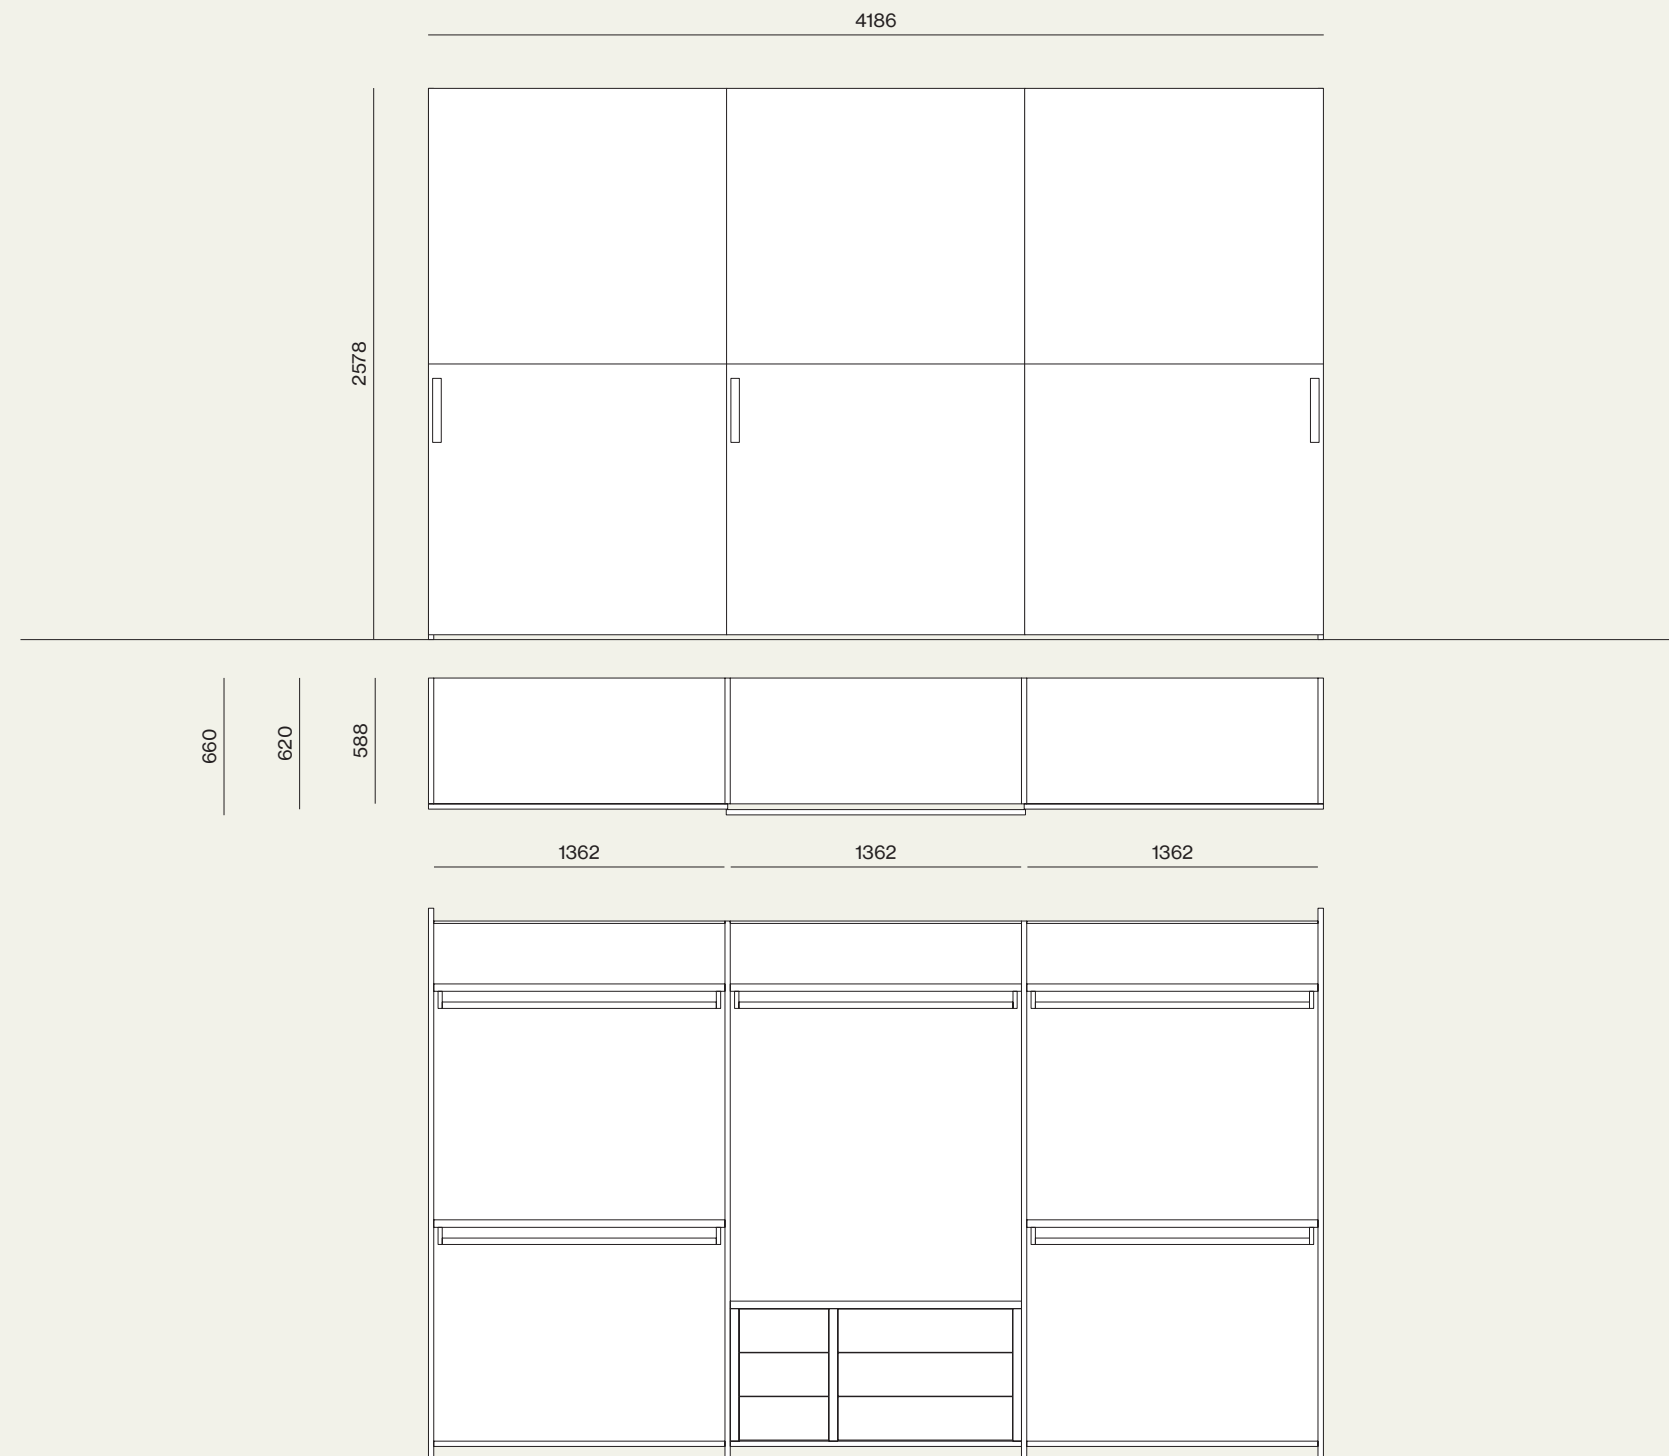

Composizione/Composition

Wardrobe 36

Elementi/Elements

- Armadio scorrevole con anta Split / Sliding wardrobe with Split doors