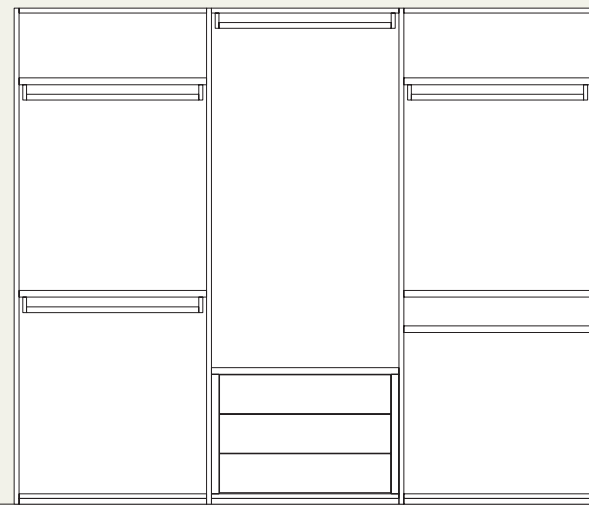

Composizione/Composition

Wardrobe 22

Elementi/Elements

- Armadio battente con anta Split
/Hinged wardrobe with Split door

Finiture/Finishes:

Cotone
/Cotone finish

Melaminico Tortora
/Tortora melamine finish

Laccato opaco Ecrù
/Ecrù matt lacquer finish

Laccato opaco Argilla
/Argilla matt lacquer finish

Suggestions

Letti e Gruppi, collezione Notte, Night 13

Elementi/Elements

- Letto Aura con giroletto Gamma e piede Metal 3
/Aura bed with Gamma bed frame and Metal 3 leg

- Gruppo Ilo/Ilo drawer units