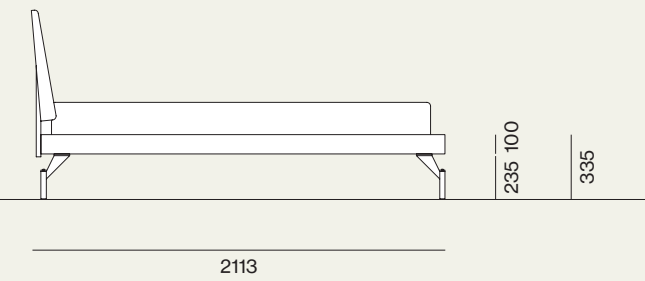

Finiture/Finishes:

Laccato opaco Argilla
/Argilla matt lacquer finish

Laccato opaco Ecrù
/Ecrù matt lacquer finish

Metallo brunito
/Burnished metal