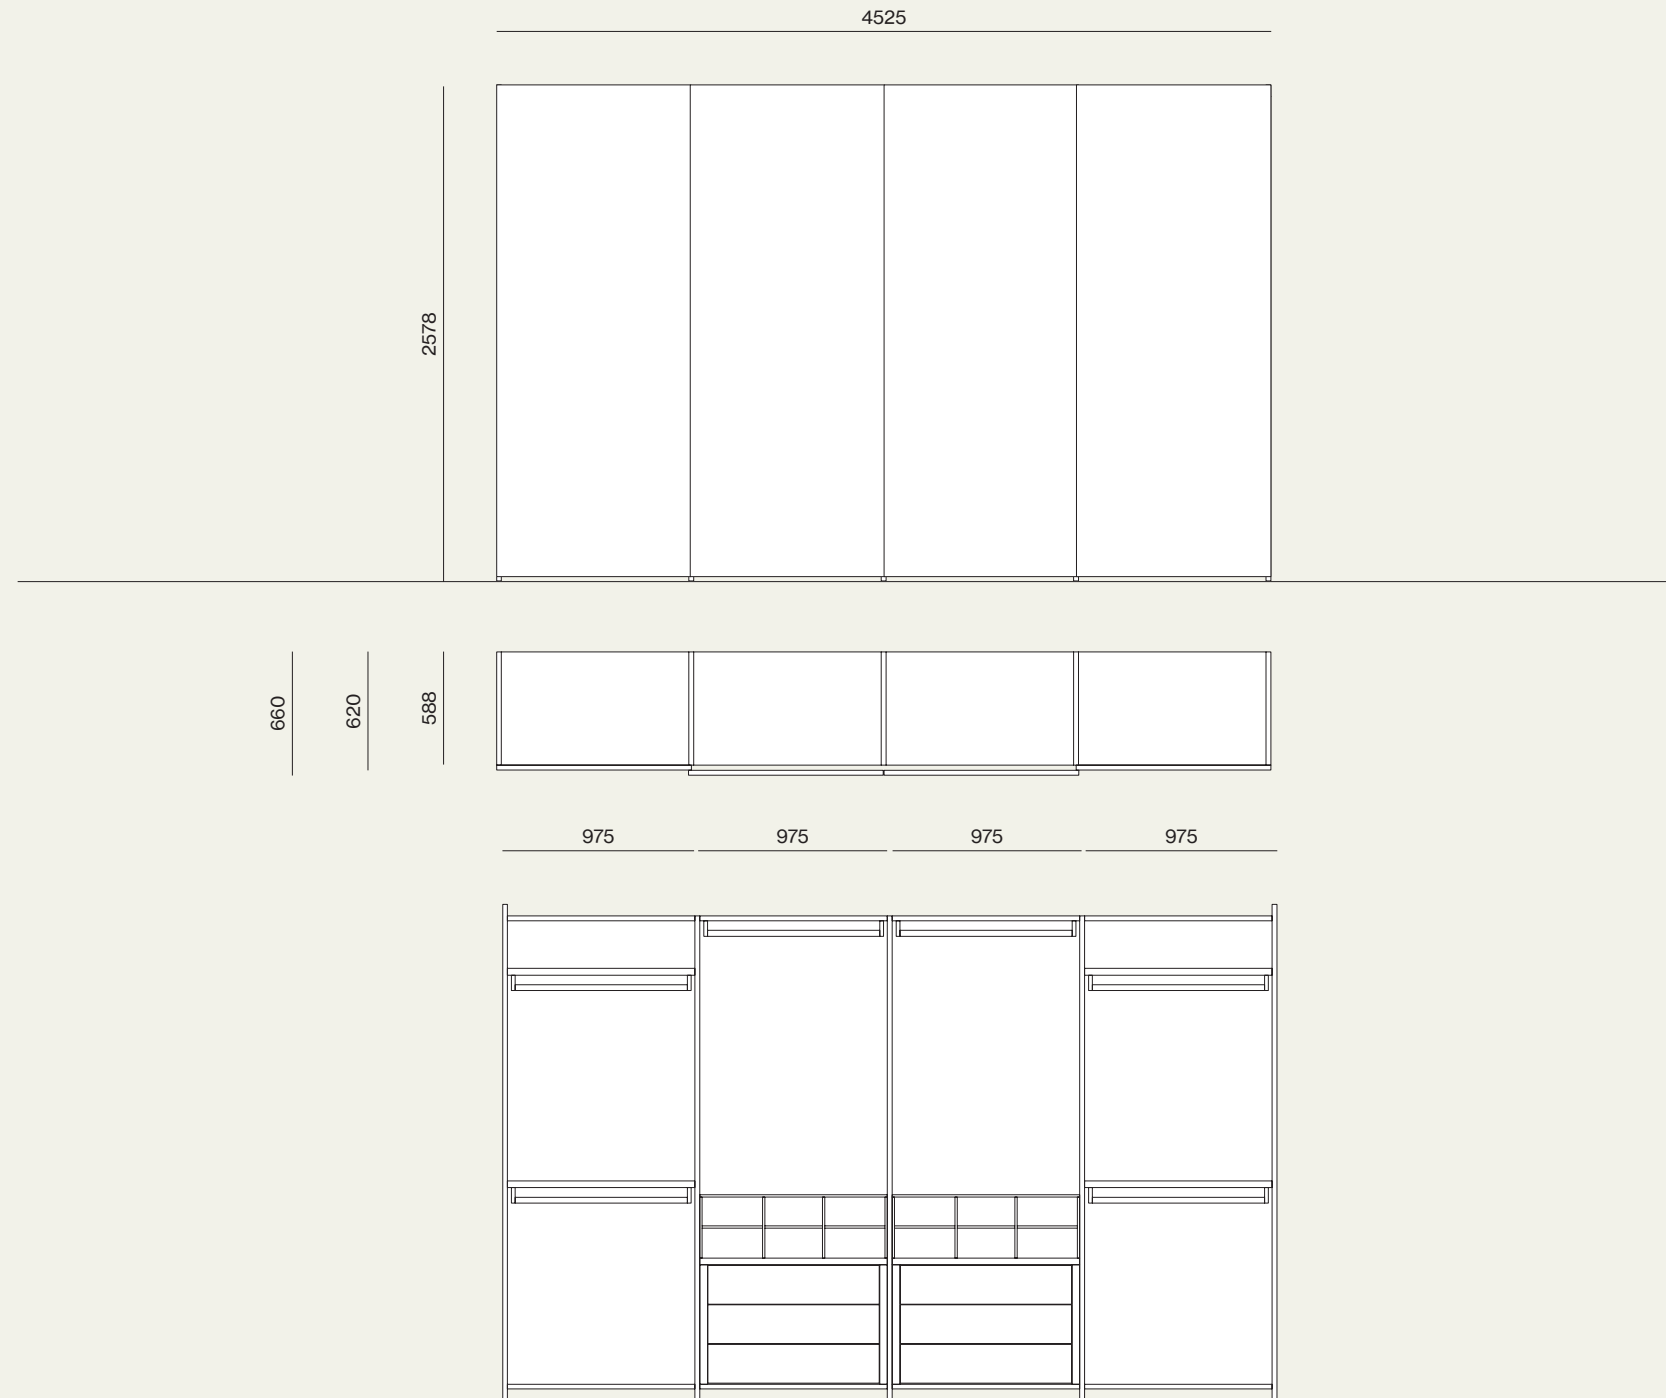

Composizione/Composition

Wardrobe 28

Elementi/Elements

- Armadio scorrevole con anta Arka
/Sliding wardrobe with Arka door

Finiture/Finishes:

Suggestions

Letti e Gruppi, collezione Notte, Night 21

Elementi/Elements

- Letto imbottito Fiocco con giroletto imbottito Epsilon
/Fiocco upholstered bed with Epsilon upholstered bed frame

- Gruppo Compongo Grafic
/Compongo Grafic drawer units