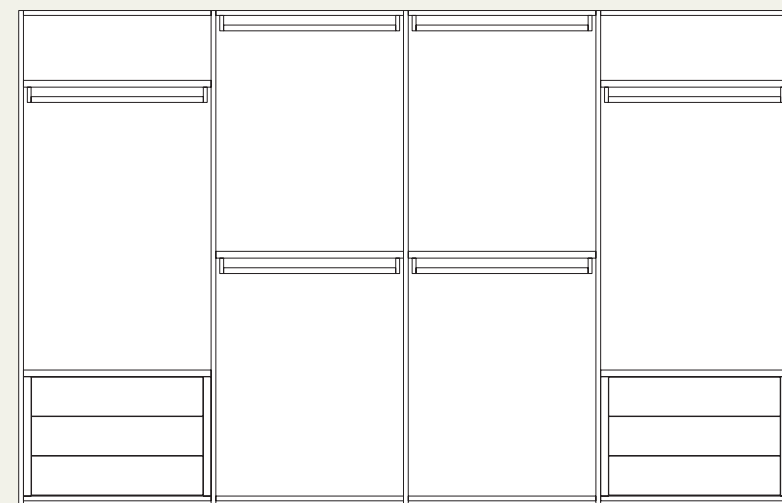

Composizione/Composition

Wardrobe 17

Elementi/Elements

- Armadio battente con anta Noto
/Hinged wardrobe with Noto door