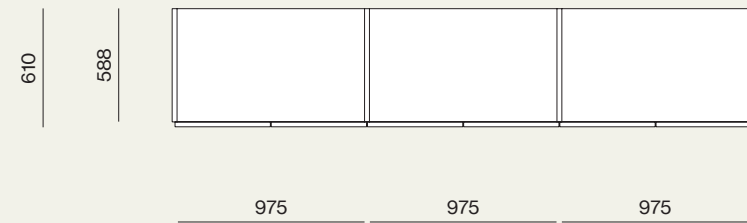

Composizione/Composition

Wardrobe 22

Elementi/Elements

- Armadio battente con anta Split
/Hinged wardrobe with Split door

Finiture/Finishes:

Cotone
/Cotone finish

Melaminico Tortora
/Tortora melamine finish

Laccato opaco Ecrù
/Ecrù matt lacquer finish

Laccato opaco Argilla
/Argilla matt lacquer finish

Suggestions

Letti e Gruppi, collezione Notte, Night 13

Elementi/Elements

- Letto Aura con giroletto Gamma e piede Metal 3
/Aura bed with Gamma bed frame and Metal 3 leg

- Gruppo Ilo/Ilo drawer units