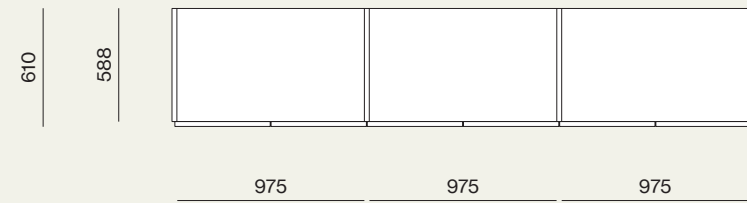

Composizione/Composition

Wardrobe 14

Elementi/Elements

- Armadio battente con anta Aries
/Hinged wardrobe with Aries doors

Finiture/Finishes:

Cotone
/Cotone finish

Laccato opaco Basalto
/Basalto matt lacquer
finish

Laccato opaco Tufo
/Tufo matt lacquer finish

Suggestions

Letti e Gruppi, collezione Notte, Night 27

Elementi/Elements

- Letto Nausica imbottito con giroletto Sigma imbottito
/Nausica upholstered bed with Sigma upholstered
bed frame

- Gruppo Aries/Aries drawer units