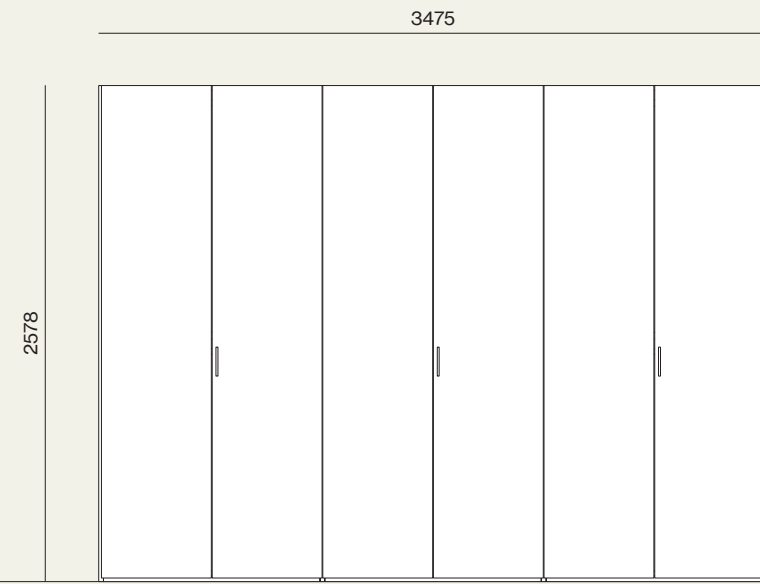

Composizione/Composition

Wardrobe 05

Elementi/Elements

- Armadio battente con anta Liscia e maniglia L30
/Hinged wardrobe with Liscia doors and L30 handles