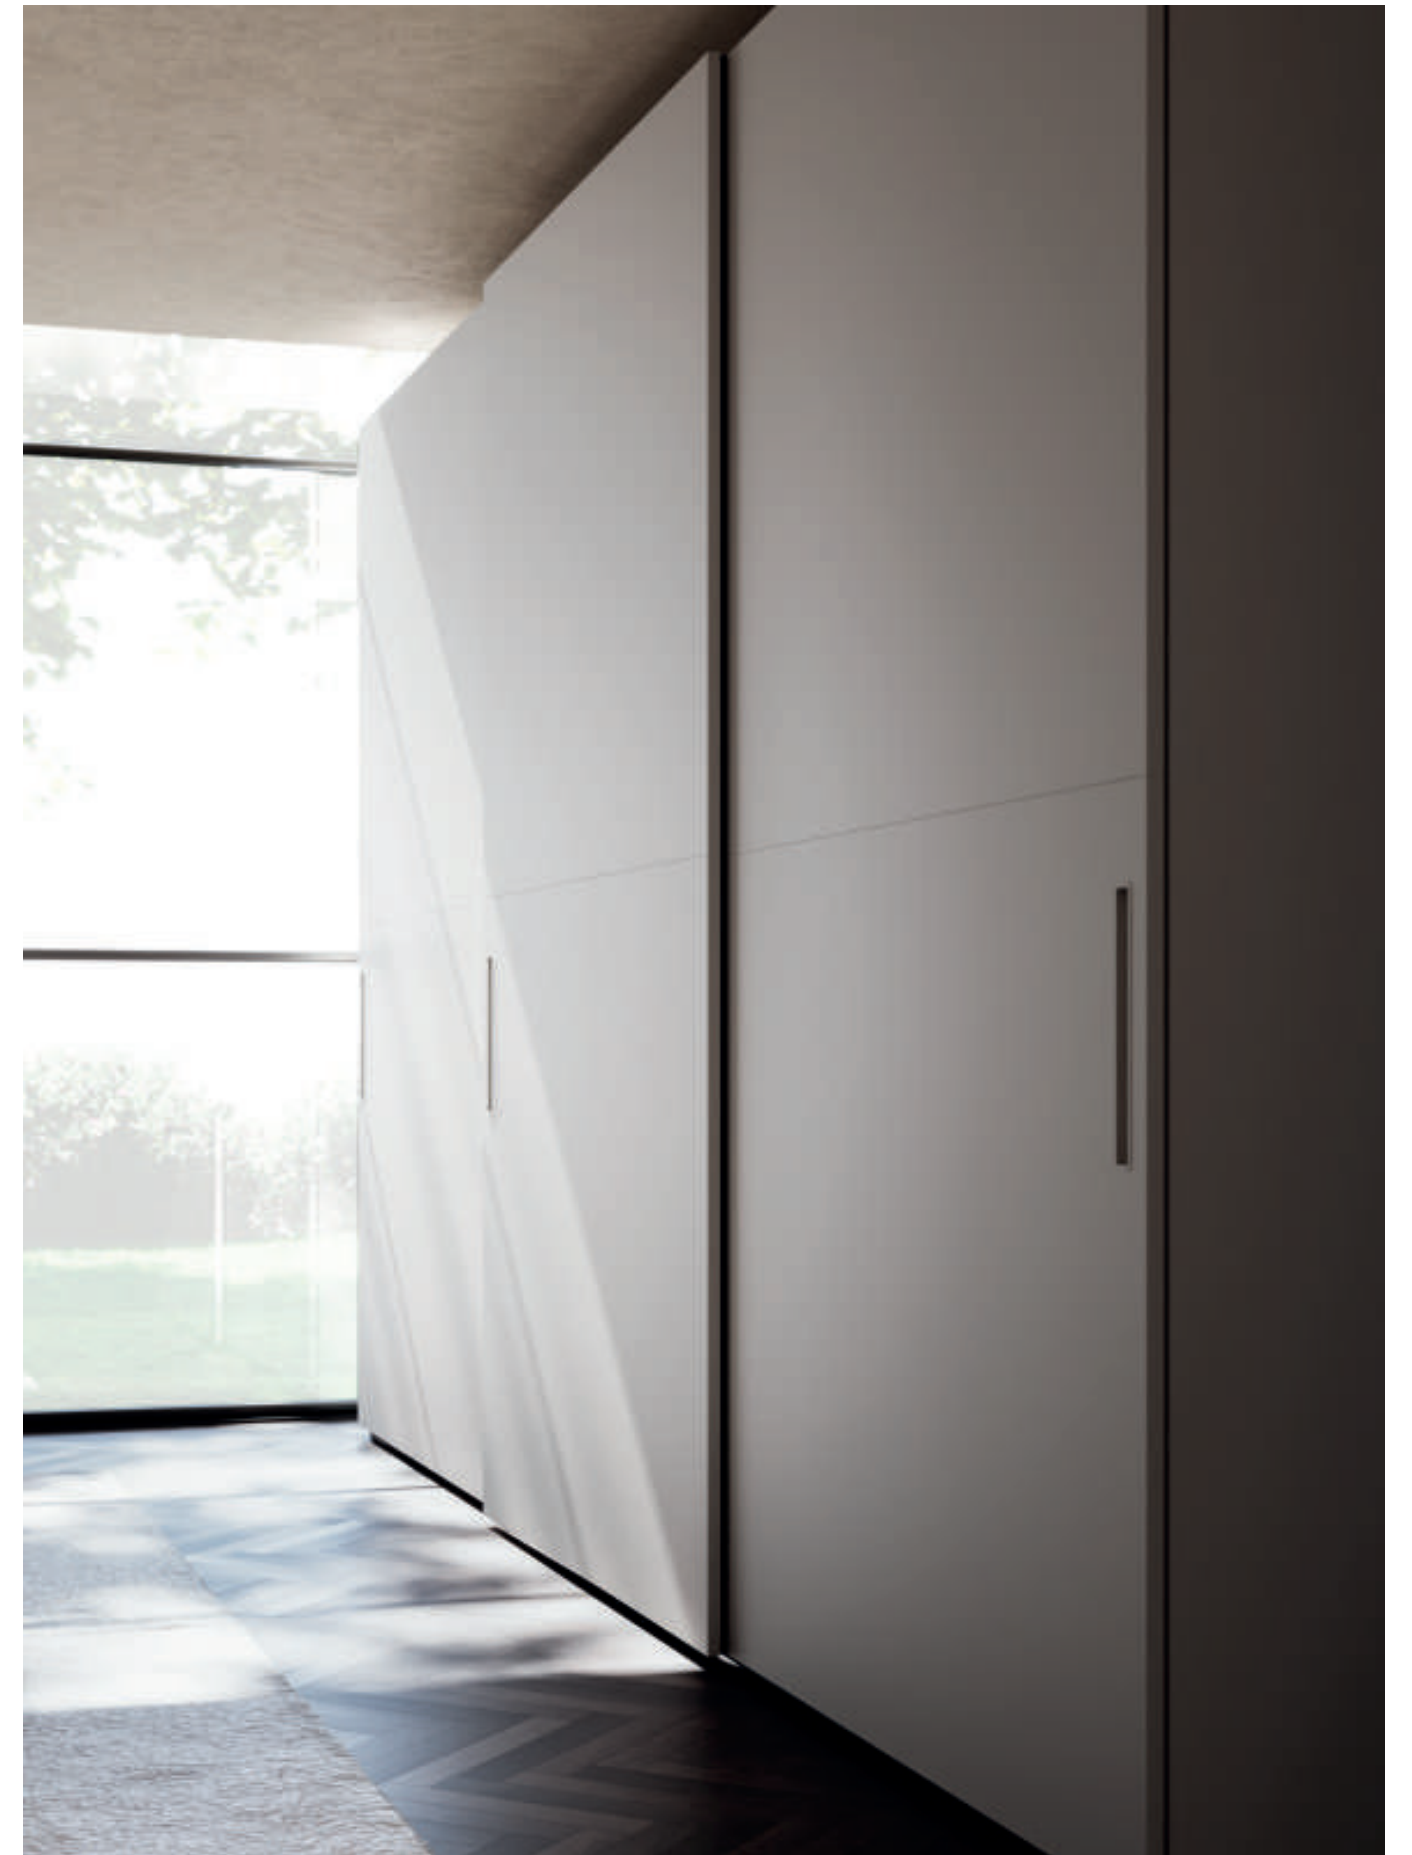

Wardrobe

36

Dettaglio maniglia anta Split.
/Detail of Split door handle.

Colonna armadio attrezzata con tubo appendi abiti, ripiano, cassettera interna con maniglia Luna e luci Led verticali. Colonna armadio attrezzata con tubi appendi abiti, ripiano e luci Led verticali.
 /Wardrobe equipped with hanger tube, shelf, drawer pack with Luna handle and vertical Led lights. Wardrobe equipped with hanger tubes, shelf and vertical Led lights.