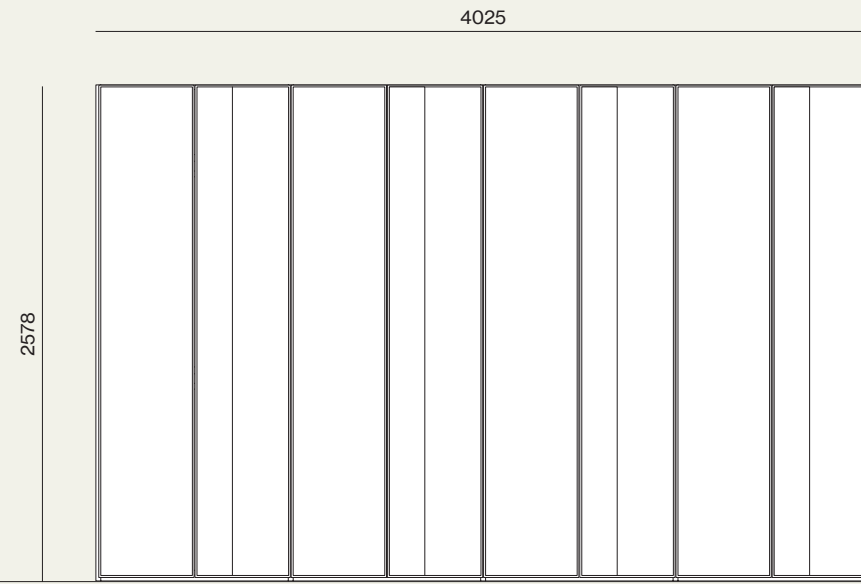

Composizione/Composition

Wardrobe 18

Elementi/Elements

- Armadio battente con anta Noto Vertical
/Hinged wardrobe with Noto Vertical door

Finiture/Finishes:

Suggestions

Letti e Gruppi, collezione Notte, Night 37

Elementi/Elements

- Letto imbottito Tessa con giroletto imbottito Epsilon
/Tessa upholstered bed with Epsilon upholstered bed
frame

- Gruppo Klee/Klee drawer units