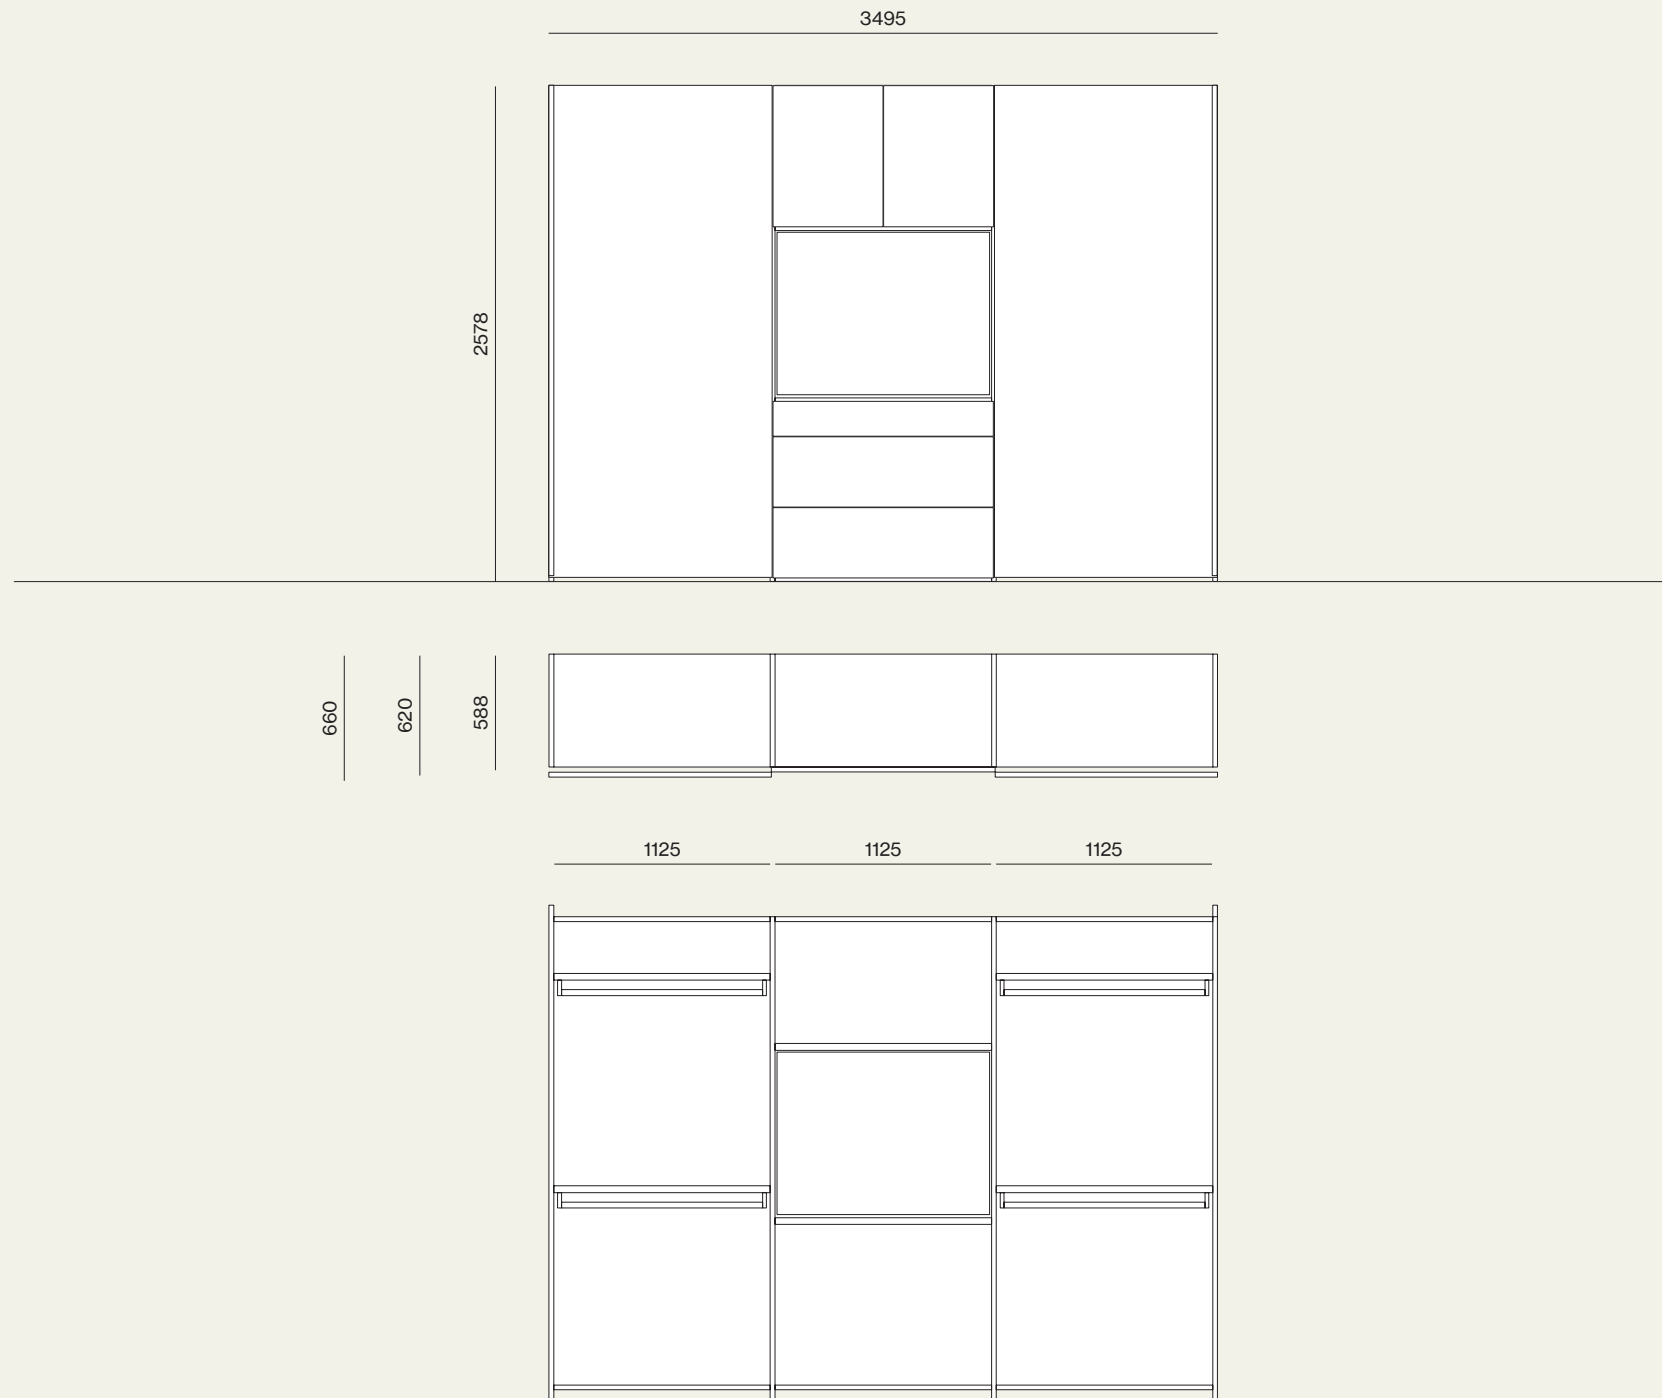

Composizione/Composition

Wardrobe 25

Elementi/Elements

- Armadio scorrevole/battente con ante Visual e Gola
/Sliding-hinged wardrobe with Visual and Gola doors

Finiture/Finishes:

Suggestions

Letti e Gruppi, collezione Notte, Night 25

Elementi/Elements

- Letto Olivia con giroletto Alfa e piede Tondo
/Olivia bed with Alfa bed frame and Tondo leg

- Gruppo Neck/Neck drawer units