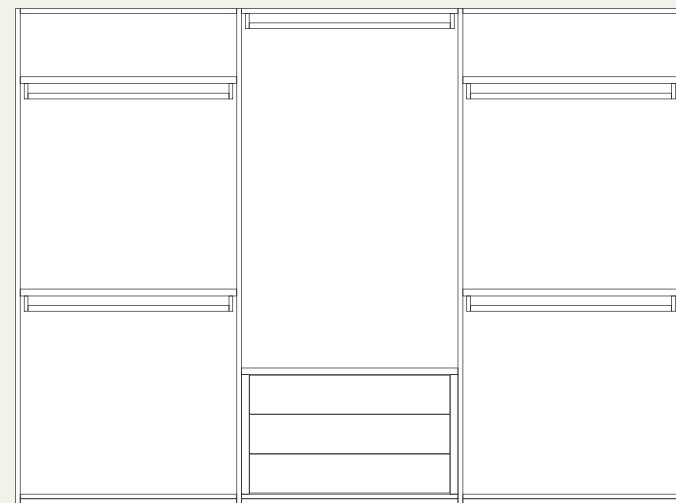

Composizione/Composition

Wardrobe 21

Elementi/Elements

- Armadio battente con anta Noto Lateral
/Hinged wardrobe with Noto Lateral door

Finiture/Finishes:

Cotone
/Cotone finish

Laccato opaco Basalto
/Basalto matt lacquer
finish

Specchio Fumè
/Fumè mirror

Metallo brunito
/Burnished metal

Suggestions

Letti e Gruppi, collezione Notte, Night 28

Elementi/Elements

- Letto Miranda con giroletto Gamma e piede Tondo
/Miranda bed with Gamma bed frame and Tondo leg

- Gruppo Lego/Lego drawer units