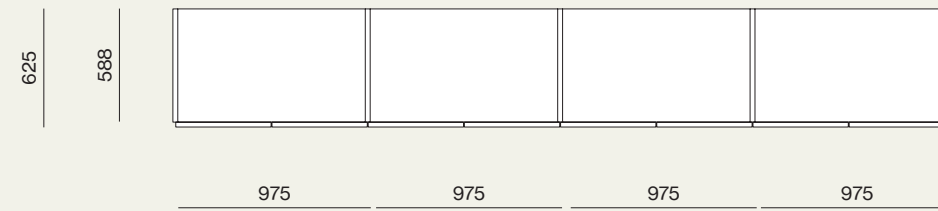

Composizione/Composition

Wardrobe 18

Elementi/Elements

- Armadio battente con anta Noto Vertical
/Hinged wardrobe with Noto Vertical door

Finiture/Finishes:

Suggestions

Letti e Gruppi, collezione Notte, Night 37

Elementi/Elements

- Letto imbottito Tessa con giroletto imbottito Epsilon
/Tessa upholstered bed with Epsilon upholstered bed
frame

- Gruppo Klee/Klee drawer units