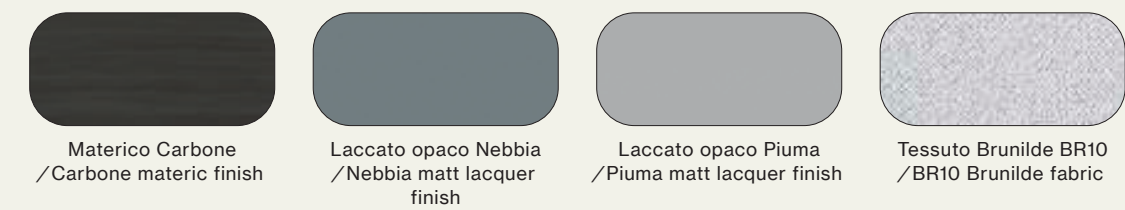

Finiture/Finishes: