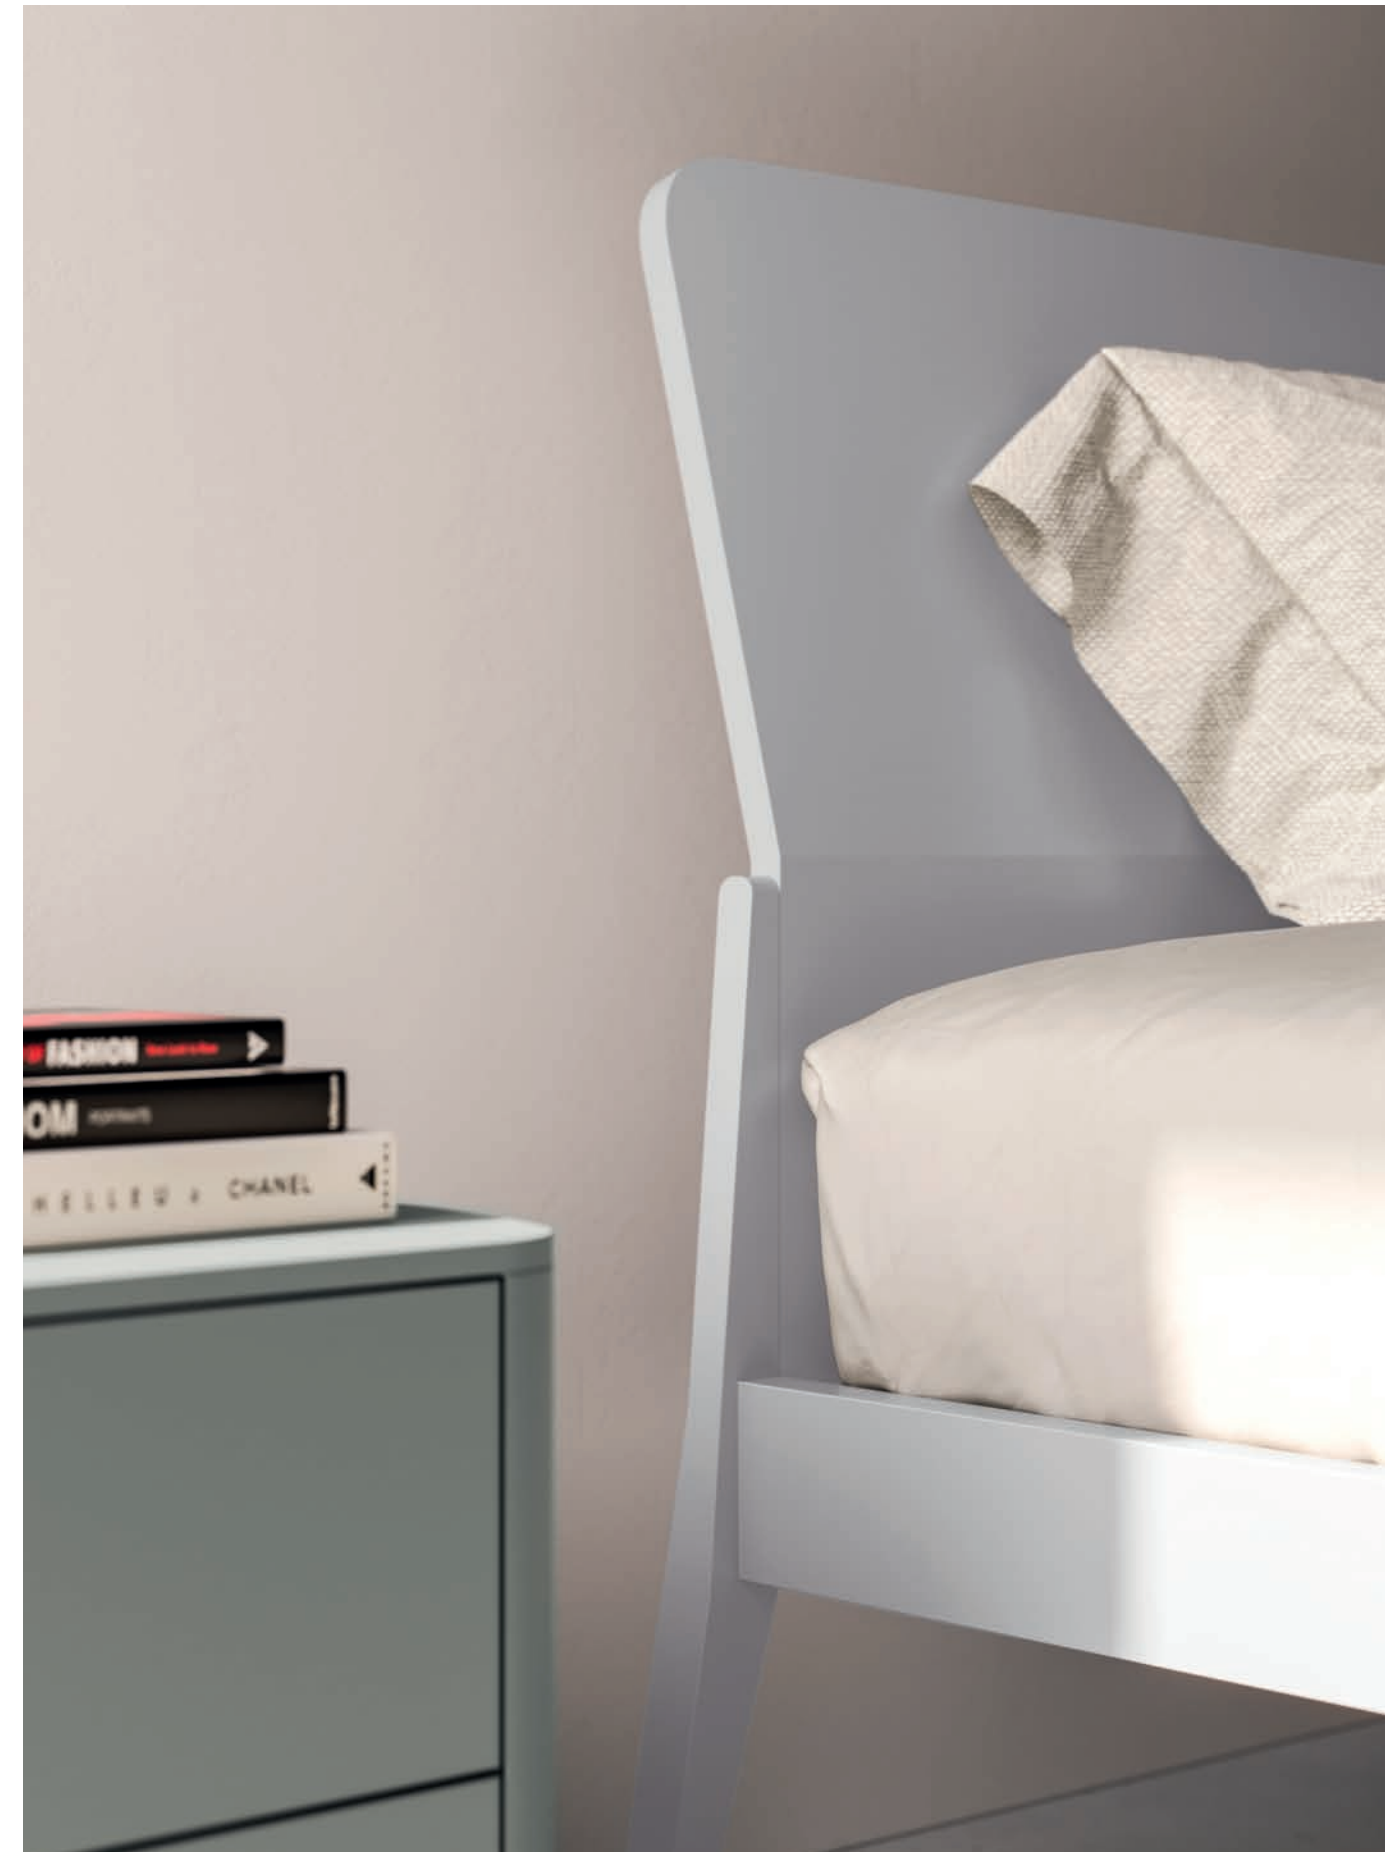

Larissa bed with Alfa bed frame in Piuma matt lacquer finish and Tondo leg in plexiglass. Lovi bedside tables and chest of drawer in Piombo matt lacquer finish.

Night

23

Letto Larissa con giroletto Alfa in laccato opaco Piuma e piede Tondo in plexiglass.
Comodino Lovi in laccato opaco Piombo.
/Larissa bed with Alfa bed frame in Piuma matt lacquer finish and Tondo leg in plexiglass.
Lovi bedside table in Piombo matt lacquer finish.