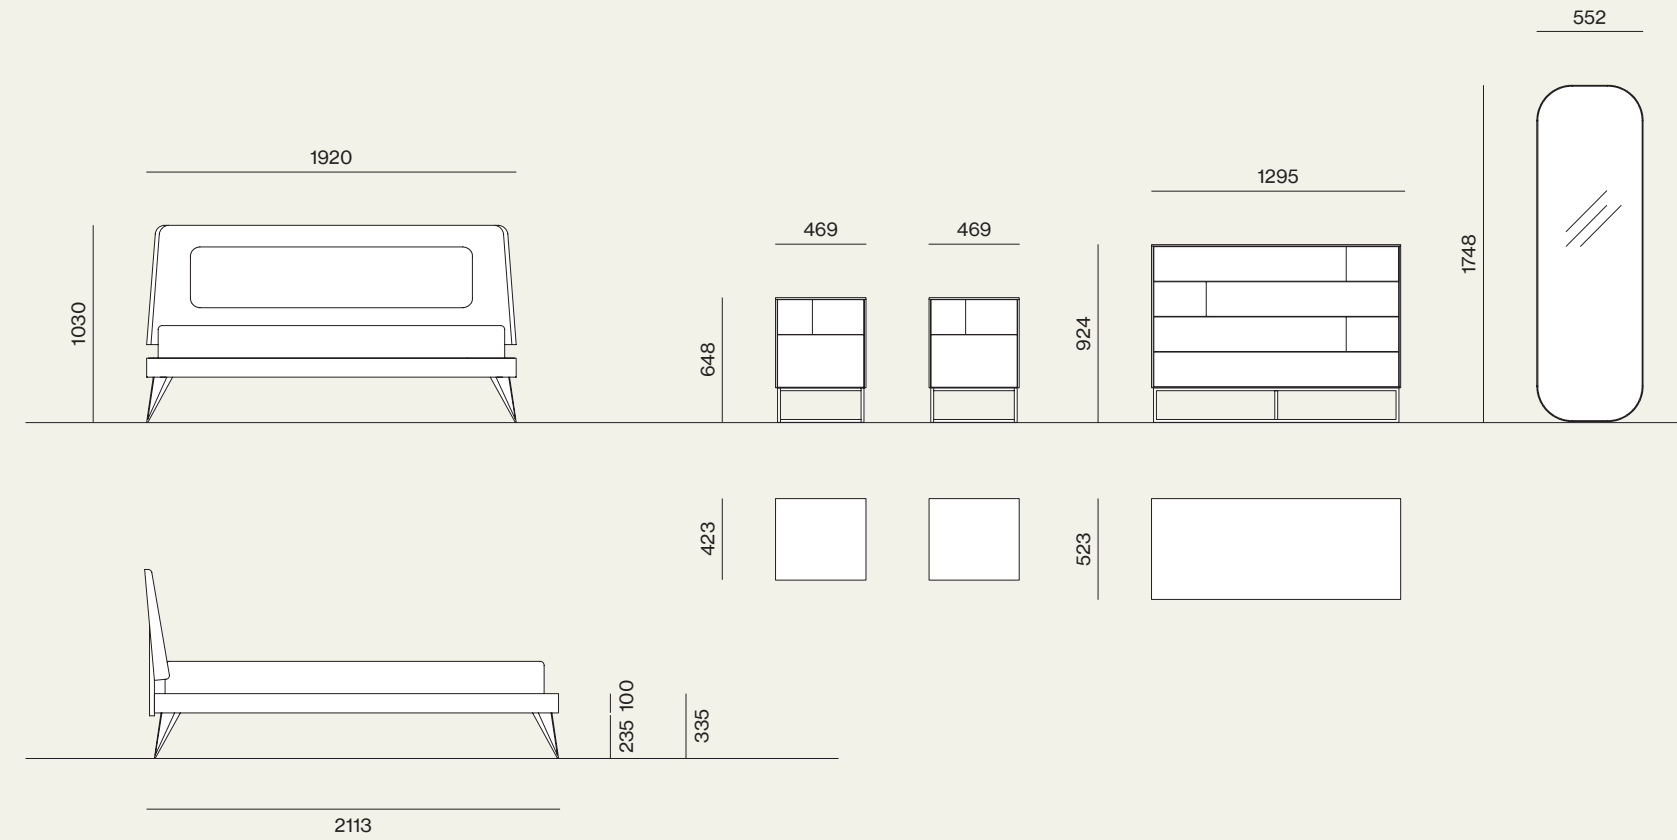

Composizione/Composition

Night 12

Elementi/Elements

- Letto Aura con pannello legno, giroletto Gamma e piede Metal 6/Aura bed with panel, Gamma bed frame and Metal 6 leg
- Gruppo Klee/Klee drawer units
- Specchio soul/Soul mirror