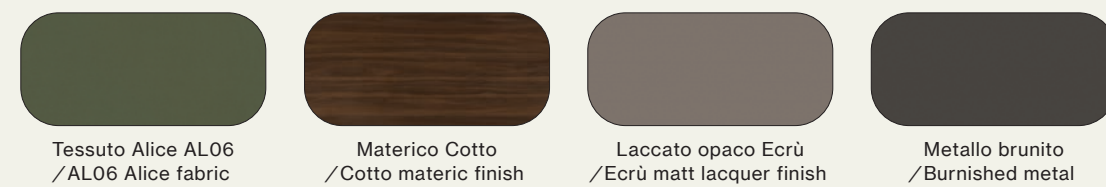

Finiture/Finishes:

Tessuto Alice AL06 / AL06 Alice fabric

Materico Cotto / Cotto materic finish

Laccato opaco Ecrù / Ecrù matt lacquer finish

Metallo brunito / Burnished metal

Suggestions

Vertigo Armadi, sistema Notte, Wardrobe 17