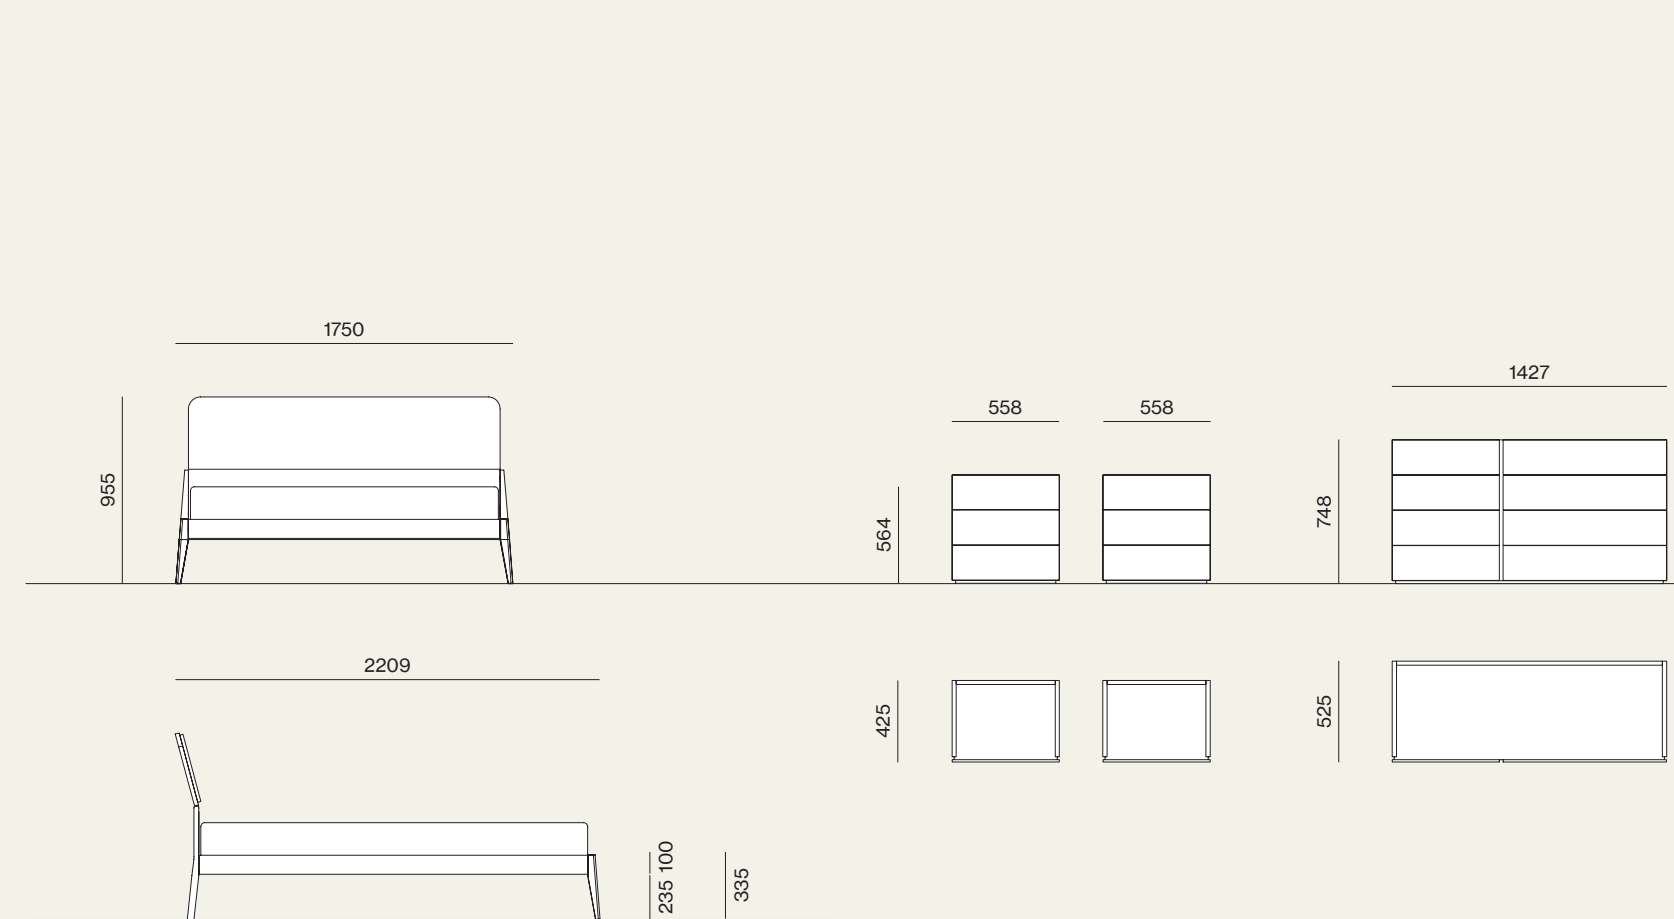

Composizione/Composition

Night 22

Elementi/Elements

- Letto Larissa con pannello imbottito e giroletto Beta / Larissa bed with upholstered panel and Beta bed frame
- Gruppo Blocco/Blocco drawer units