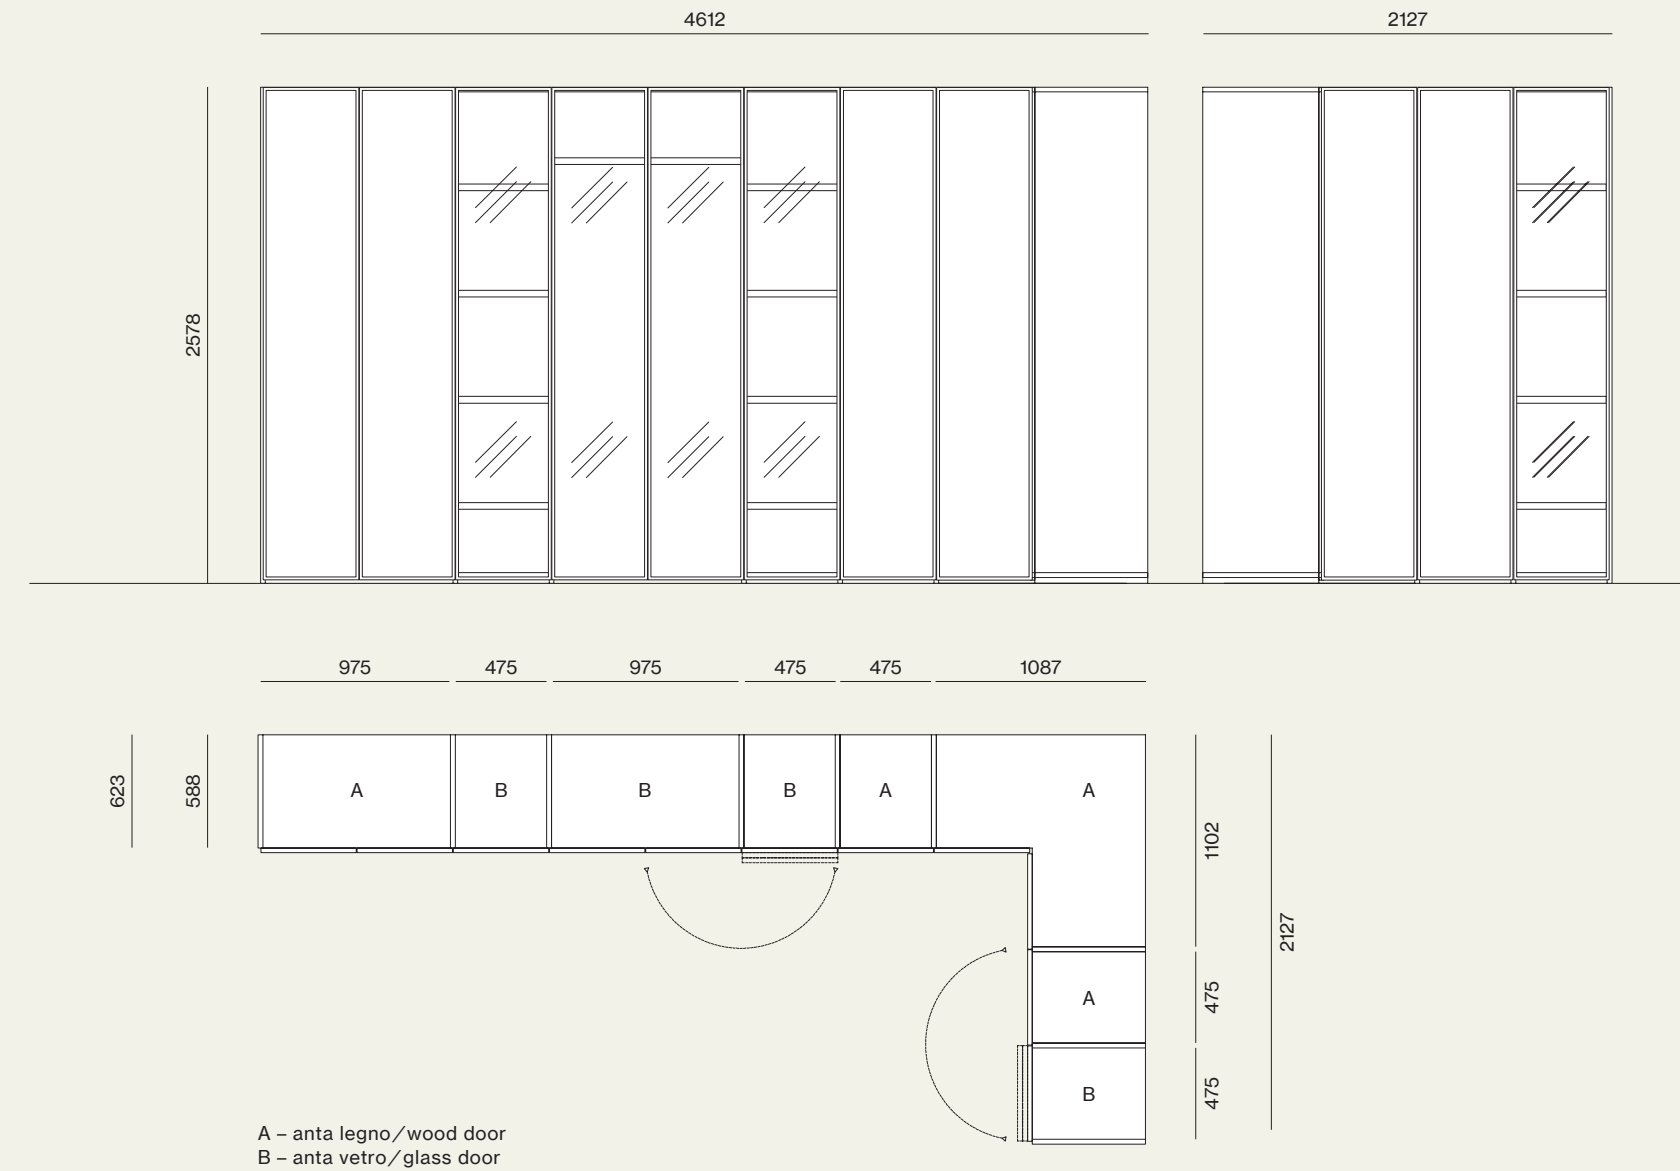

Finiture/Finishes:

Suggestions

Vertigo Armadi, sistema Notte, Wardrobe 16

Elementi/Elements

- Armadio battente con anta Glass legno e vetro / Hinged wardrobe with panel Glass doors and glass
- Glass doors