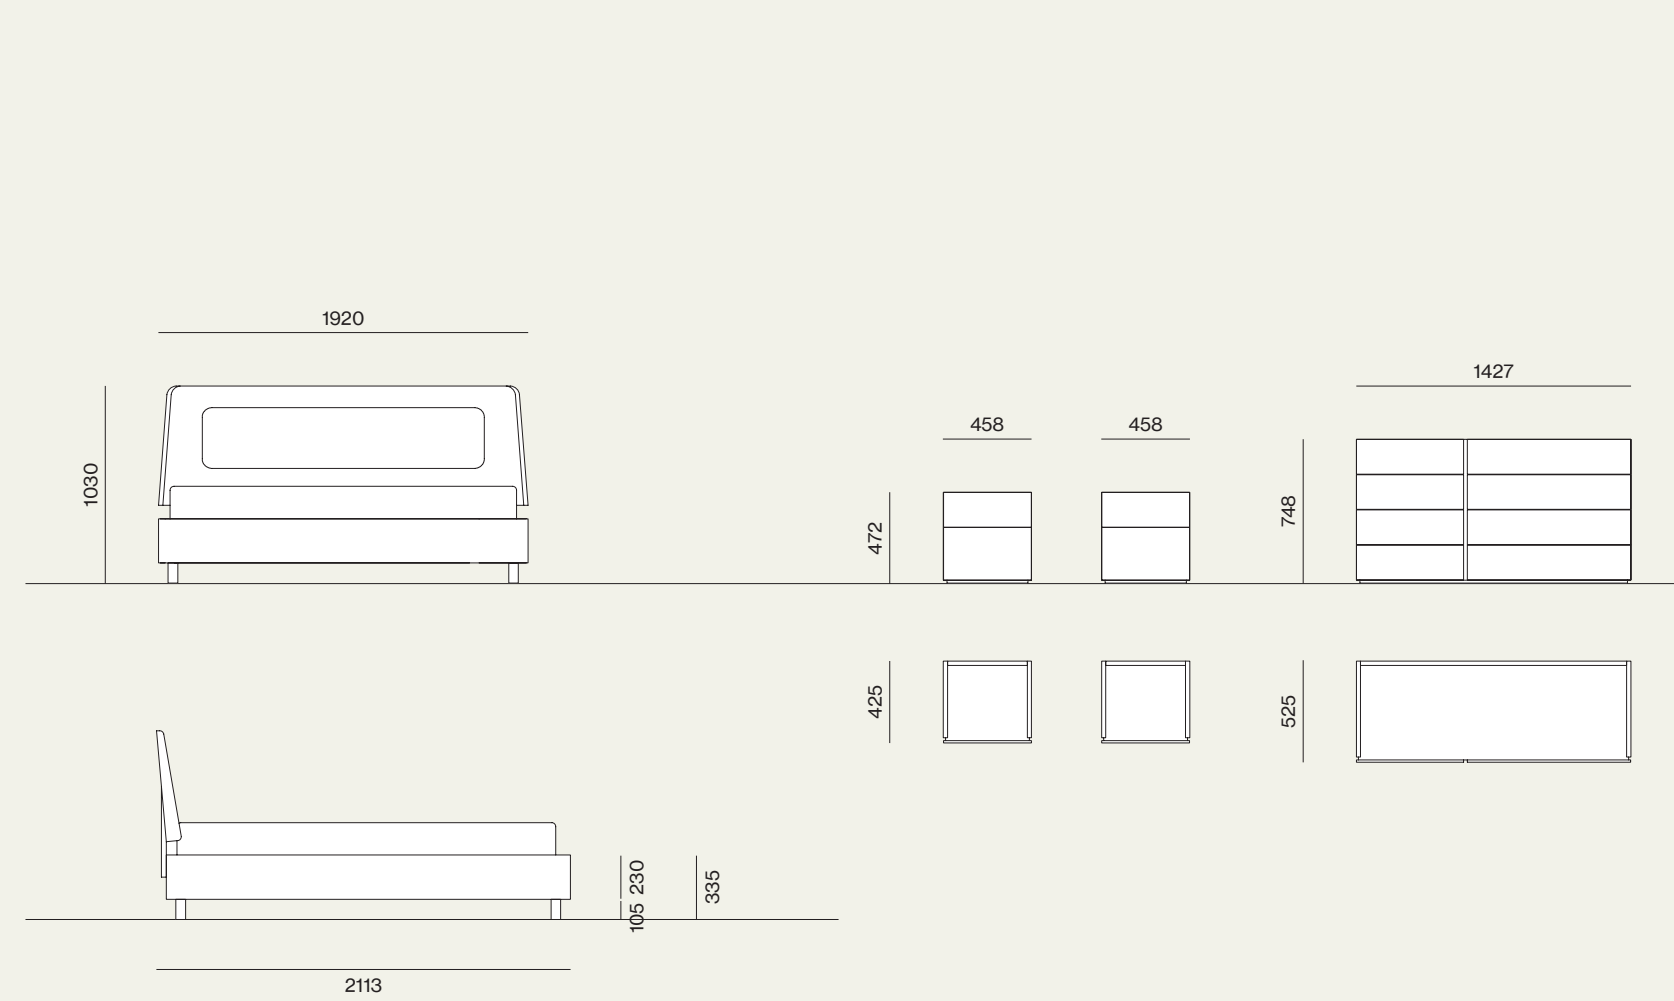

Composizione/Composition

Night 11

Elementi/Elements

- Letto Aura con pannello imbottito e giroletto Sigma / Aura bed with upholstered panel and Sigma bed frame
- Gruppo Blocco/Blocco drawer units