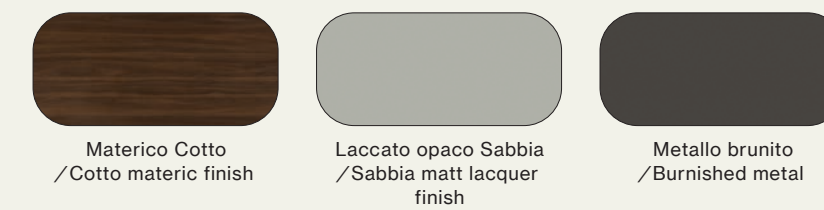

Finiture/Finishes: