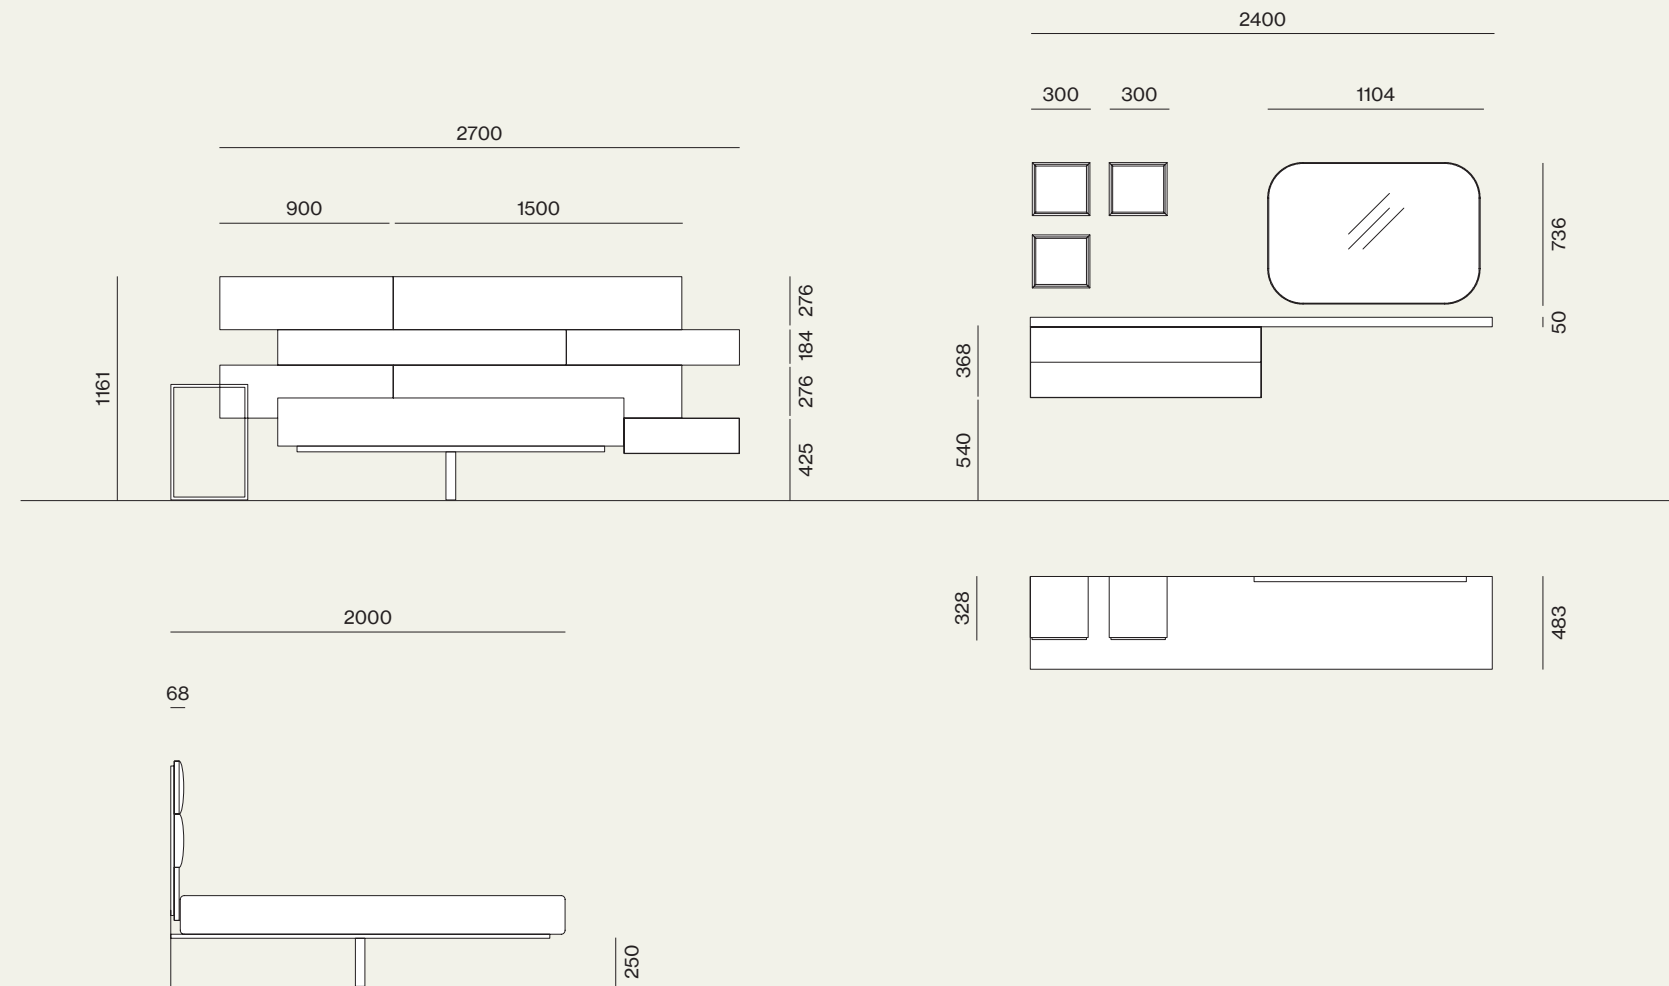

Composizione/Composition

Night 01

Elementi/Elements

- Sistema letto Giako con pianale Jasmine e piede Tondo / Giako bed system with Jasmine bed panel and Tondo leg
- Tavolino Ginestra/Ginestra coffee table
- Consolle Sp.50mm / Consolle Th.50mm
- Pensile Compongo a 2 cassetti / Compongo wall units with 2 drawers
- Elementi a giorno Compongo / Compongo opened wall units
- Specchio Soul/Soul mirror