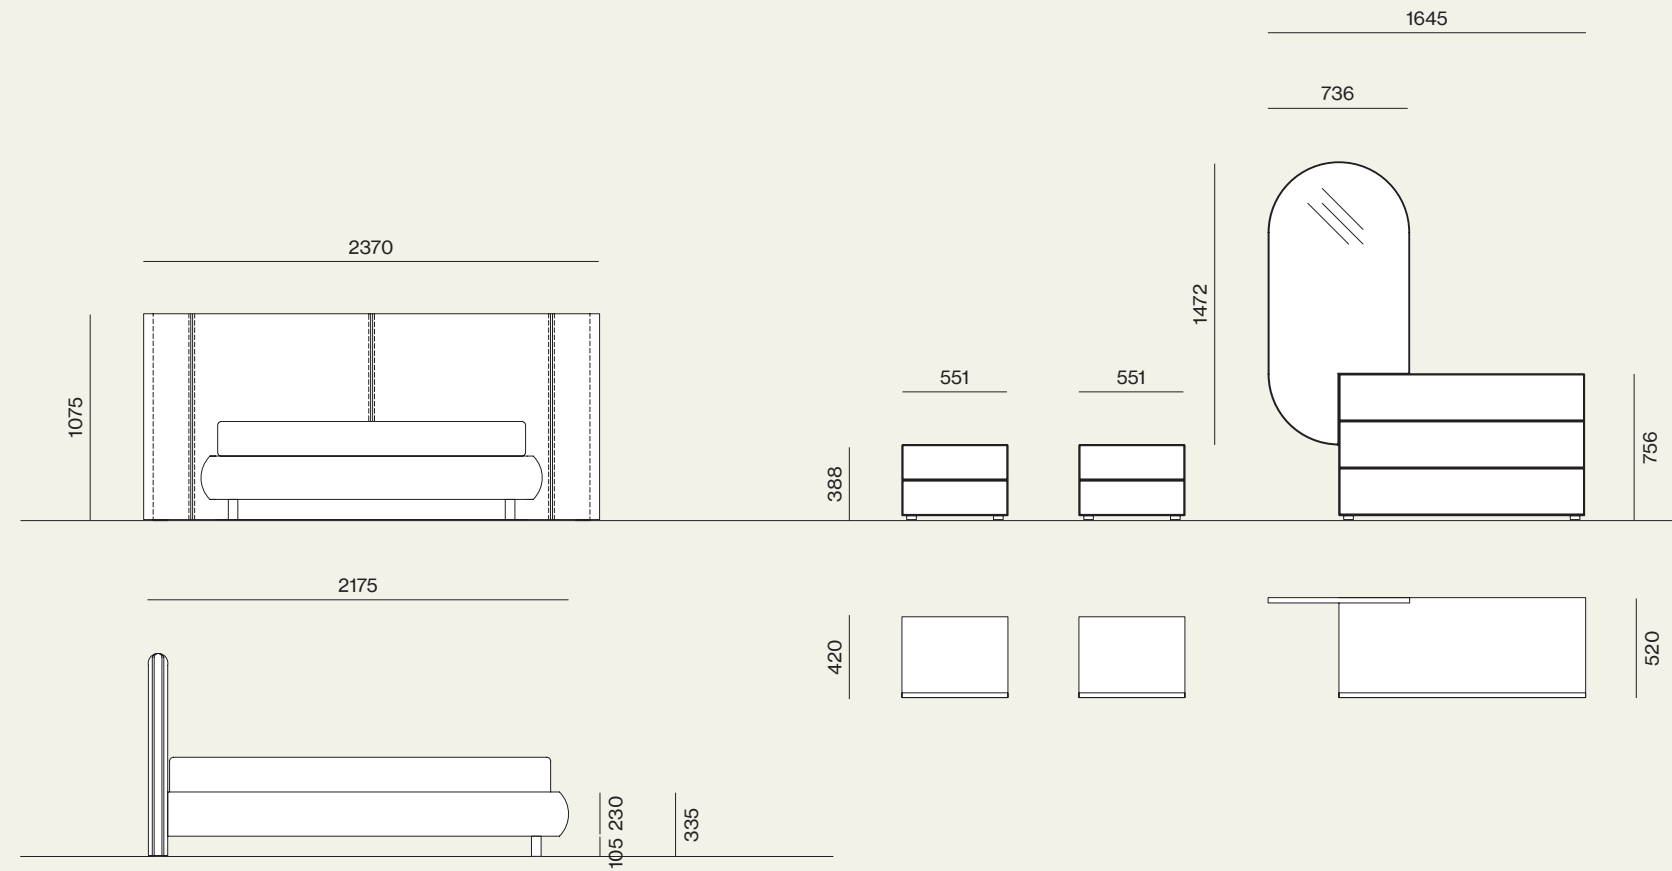

Composizione/Composition

Night 04

Elementi/Elements

- Letto Lavinia imbottito con giroletto Sigma imbottito / Lavinia upholstered bed with Sigma upholstered bed frame
- Gruppo Noto/ Noto drawer units
- Specchio Soul/ Soul mirror