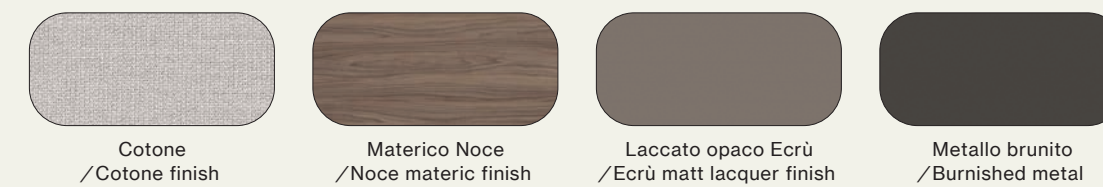

Finiture/Finishes:

Letto imbottito Gaia in tessuto Brunilde BR03 con giroletto Alfa in materico Noce e piede Metal 1 in metallo brunito. Comodini e comò Klee in laccato opaco Titanio. Specchi Soul.

Gaia upholstered bed in BR03 Brunilde fabric with Alfa bed frame in Noce materic finish and Metal 1 leg in burnished metal. Klee bedside tables and chest of drawer in Titanio mat lacquer finish. Soul mirrors.