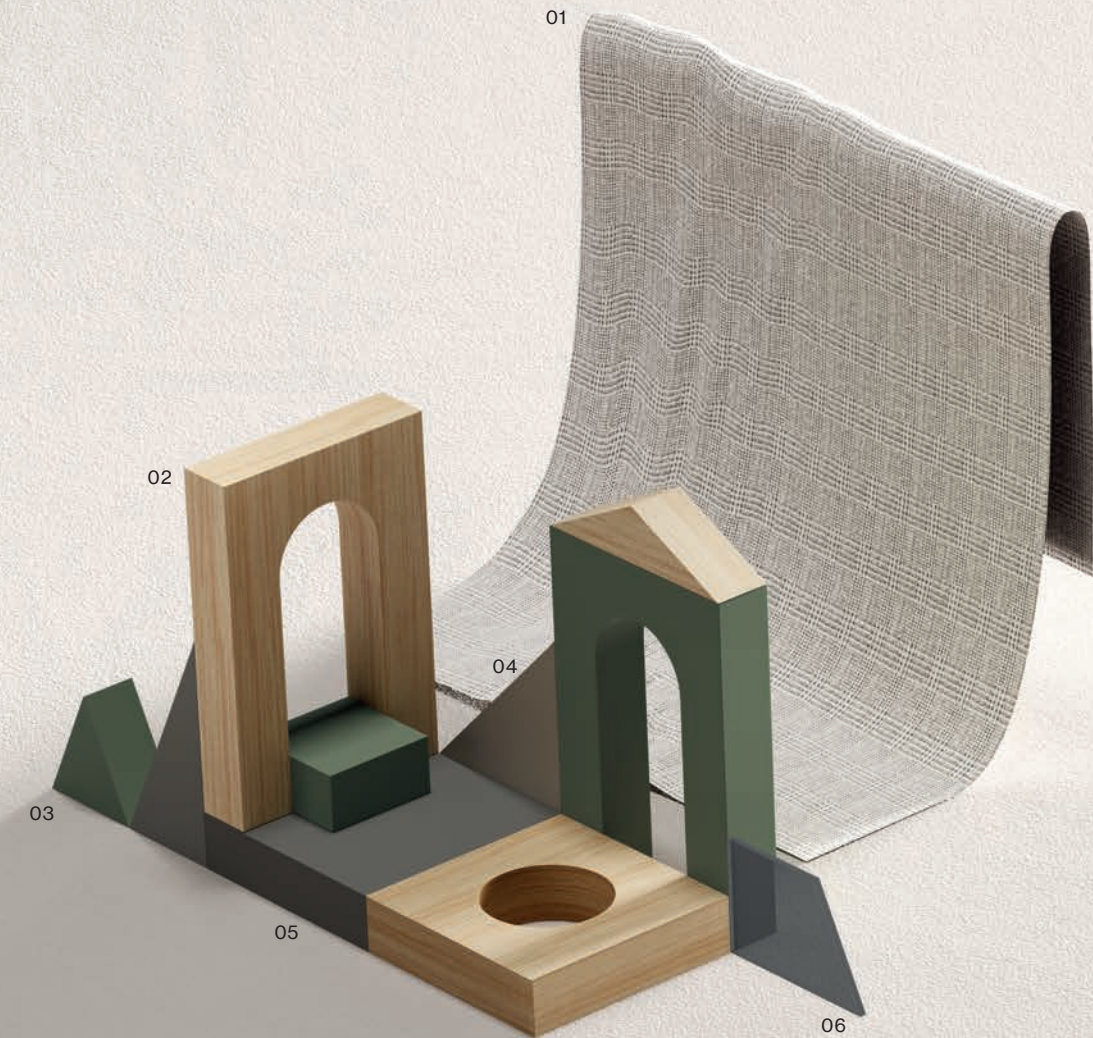

Moodboards

Moodboard 01

01 - Tessuto Cordelia CD02/CD02 Cordelia fabric
02 - Materico Rovere/Rovere materic finish
03 - Laccato lucido Pino/Pino gloss lacquer finish

04 - Laccato metallo Palladio/Palladio metal lacquer finish
05 - Laccato opaco Antracite/Antracite matt lacquer finish
06 - Vetro Fumè/Fumè glass