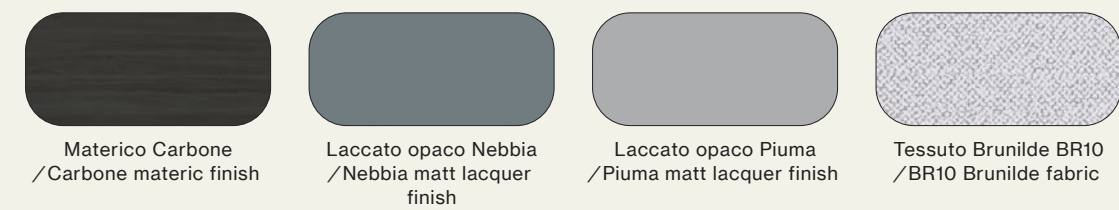

Finiture/Finishes: