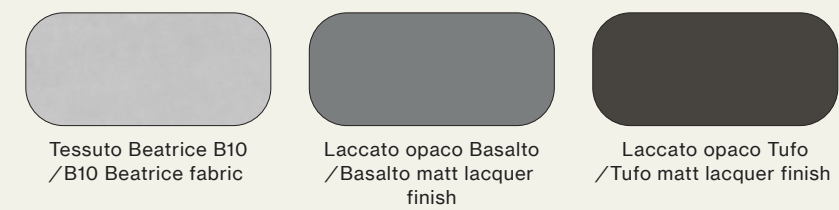

Finiture/Finishes: