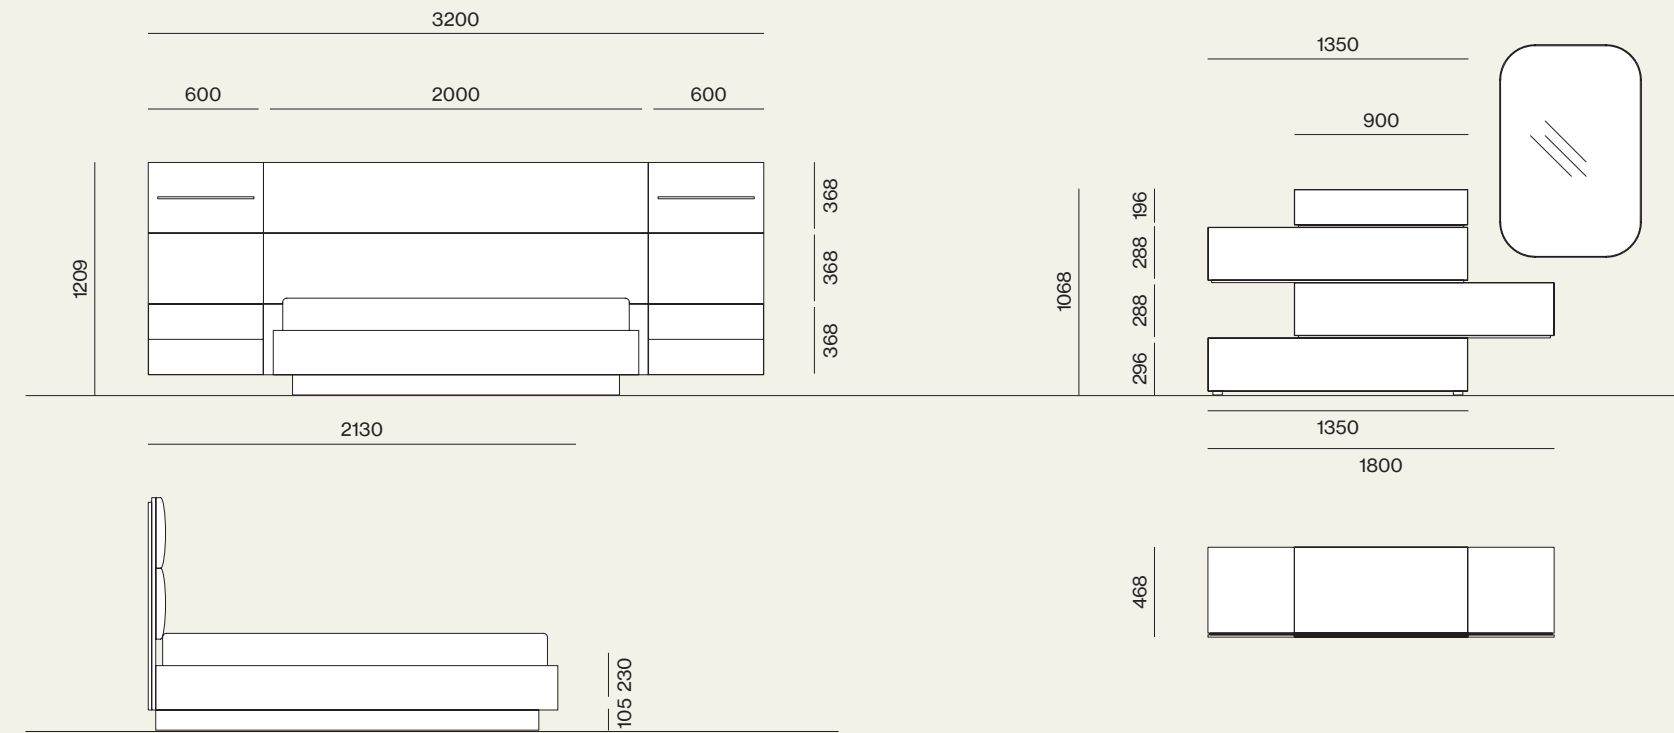

Composizione/Composition

Night 10

Elementi/Elements

- Sistema letto Giako con giroletto Tau / Giako bed system with Tau ring
- Gruppo Compongo/ Compongo drawer units
- Specchio Soul/ Soul mirror