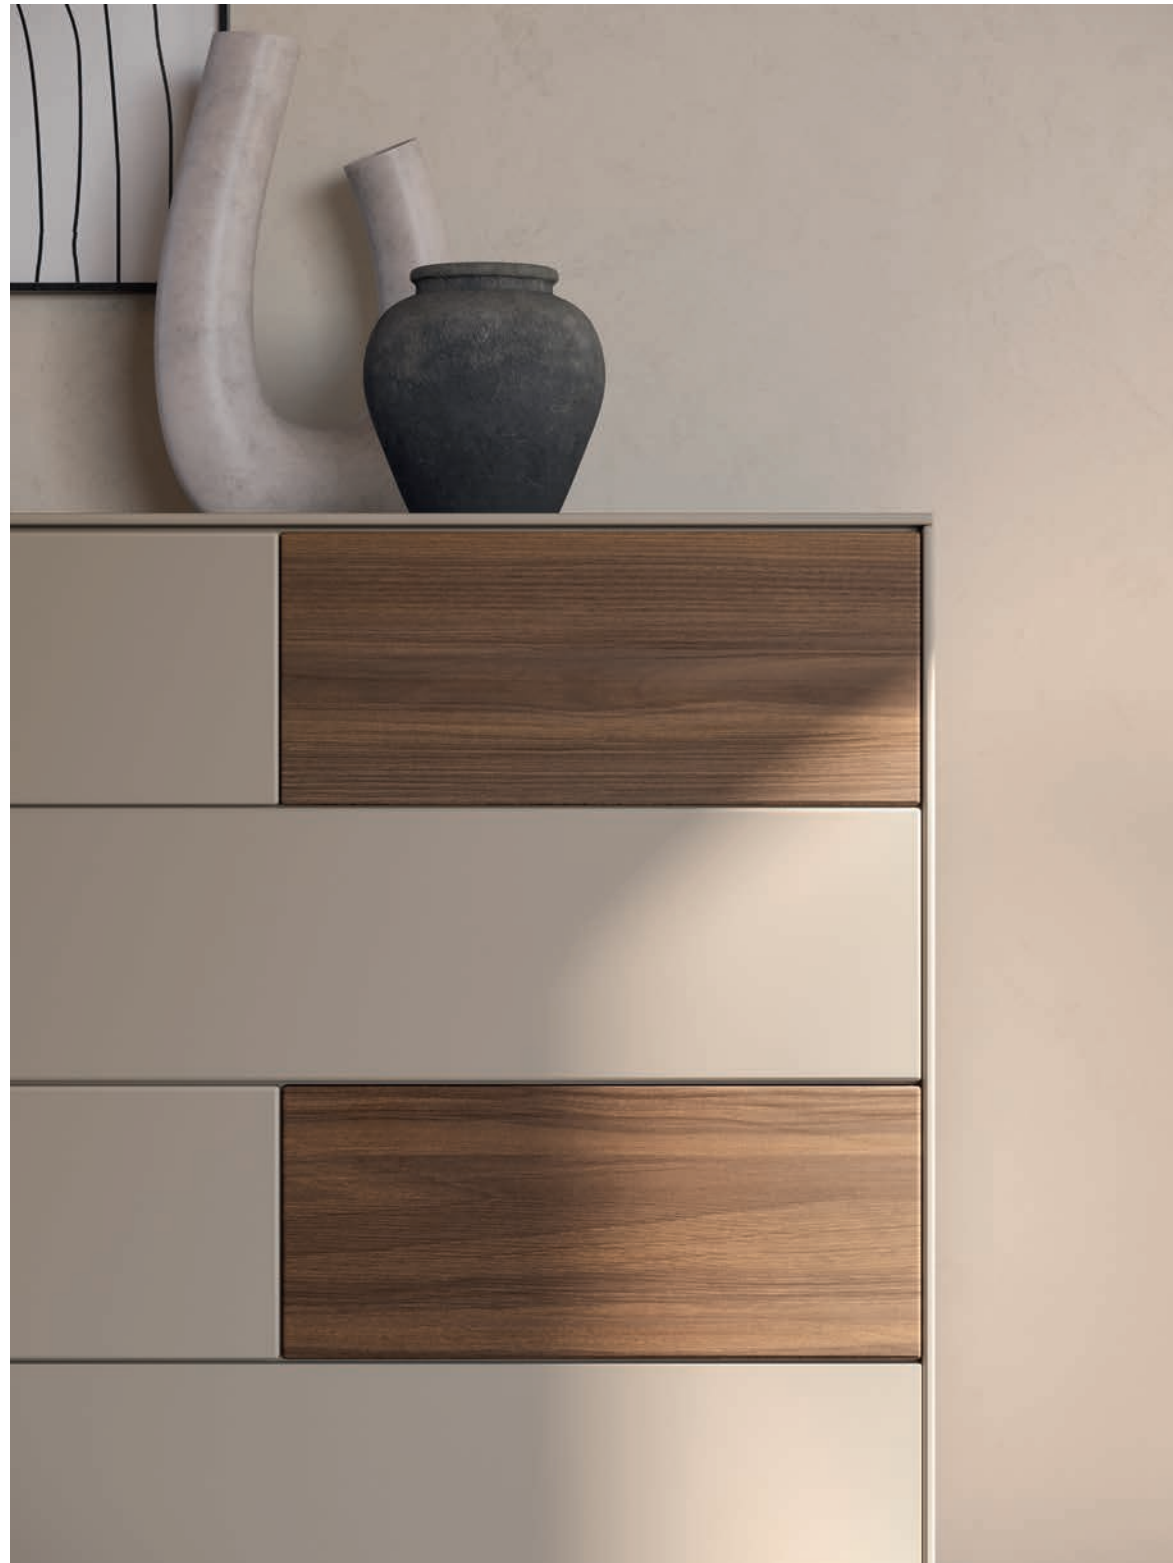

Ofelia bed with Alfa bed frame in Cotto materic finis and Metal 6 leg in
burnished metal. Klee bedside tables and chest of drawer in Tortora melamine
finish with Cotto materic details.

Night

18

Letto Ofelia con giroletto Alfa in materico Cotto e piede Metal 6 in metallo brunito.
 Comodino Klee in melaminico Tortora con dettagli in materico Cotto.
 /Ofelia bed with Alfa bed frame in Cotto materic finis and Metal 6 leg in burnished metal.
 Klee bedside table in Tortora melamine finish with Cotto materic details.