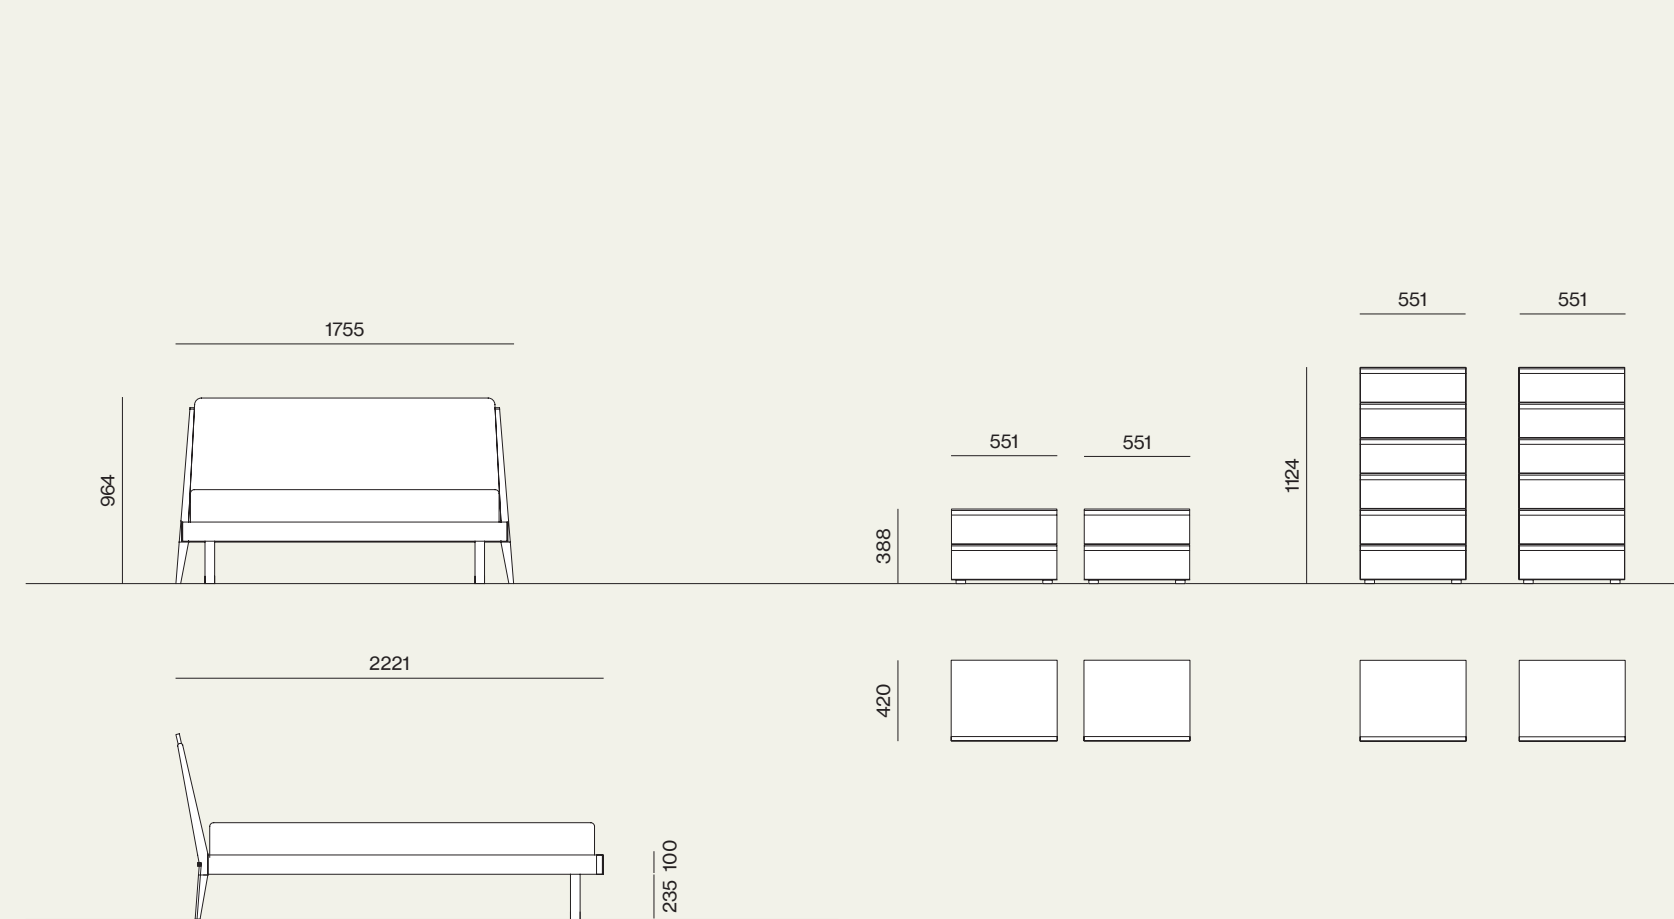

Composizione/Composition

Night 29

Elementi/Elements

- Letto Miranda con giroletto Alfa e piede Metal 6 / Miranda bed with Alfa bed frame and Metal 6 leg
- Gruppo Neck/Neck drawer units