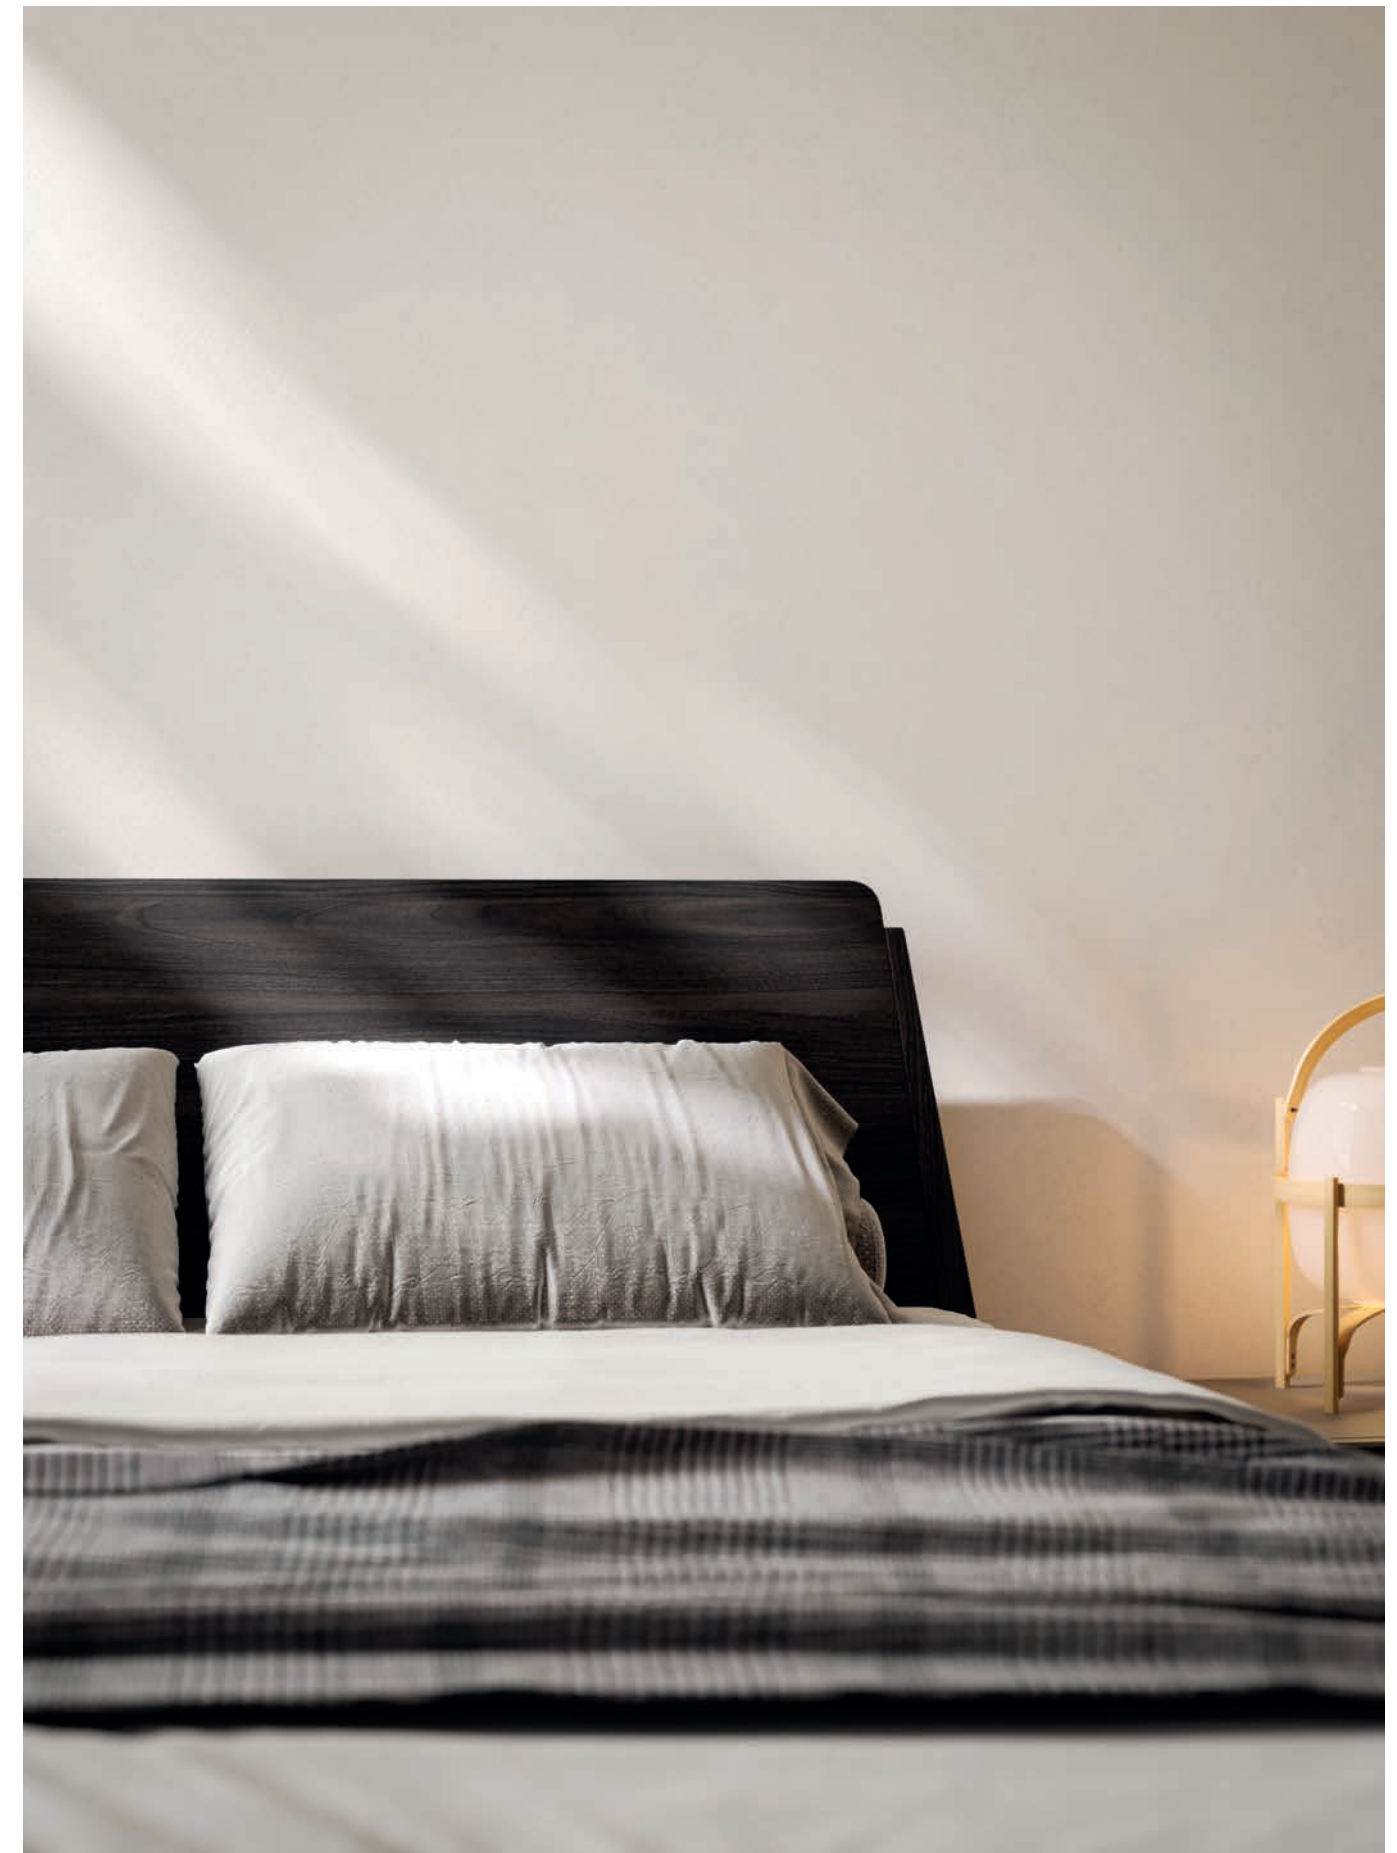

Miranda bed with Alfa bedframe in Carbone materic finish and Metal 6 leg in brushed metal. Neck bedside tables and high chests in Titanio matt lacquer finish.

Night

29

Letto Miranda con giroletto Alfa in materico Carbone e piede Metal 6 in metallo brunito.
Comodino Neck in laccato opaco Titanio.
/Miranda bed with Alfa bedframe in Carbone materic finish and Metal 6 leg in brunched metal.
Neck bedside table in Titanio matt lacquer finish.