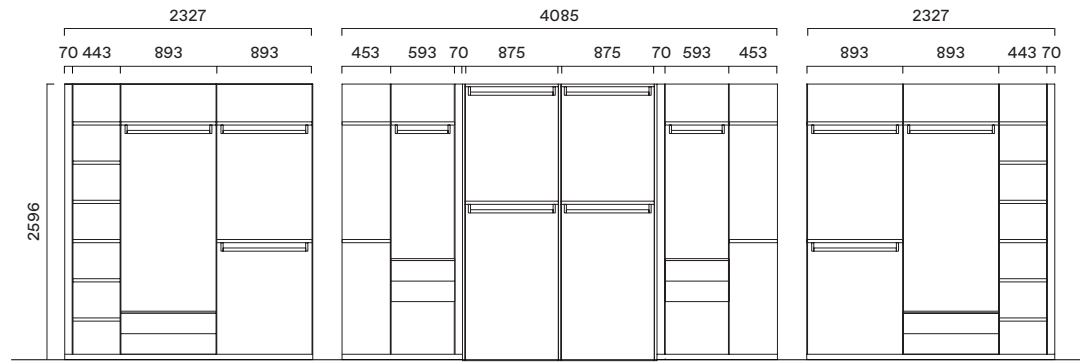

Finiture/Finishes

- A - Melaminico Platino/Platino melamine finish
- B - Cotone/Cotone finish
- C - Specchio neutro/Neutral mirror