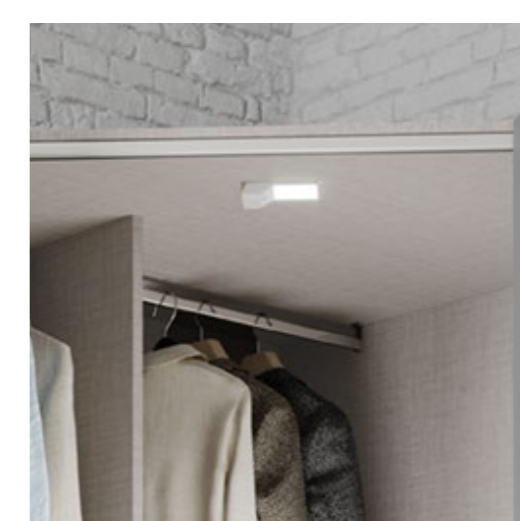

Pattumiera estraibile
/Movable dustbin

Portacravatte estraibile
/Movable tie holder

Servetto
/Servetto hanger tube

Portabiancheria estraibile L.600
/Movable laundry basket L.600

Lampada LED
/LED lamp

Faretto TECH
/TECH spotlight