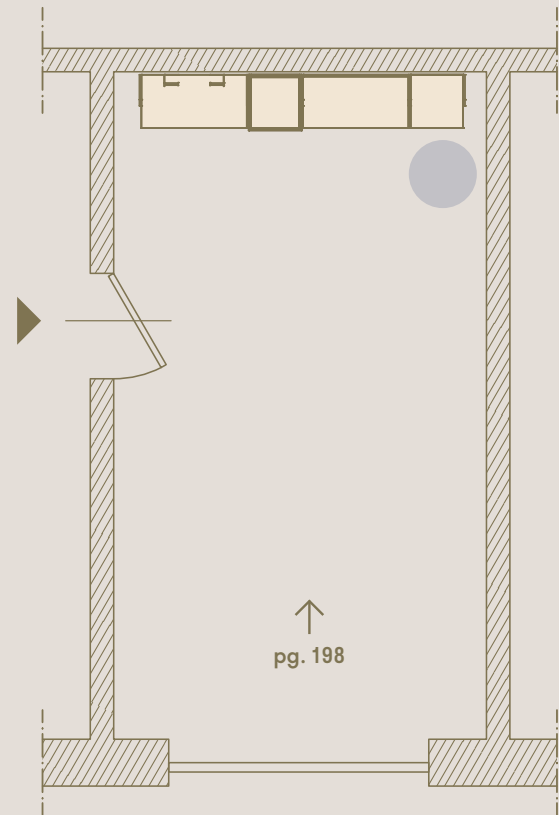

GARAGE 120 MQ