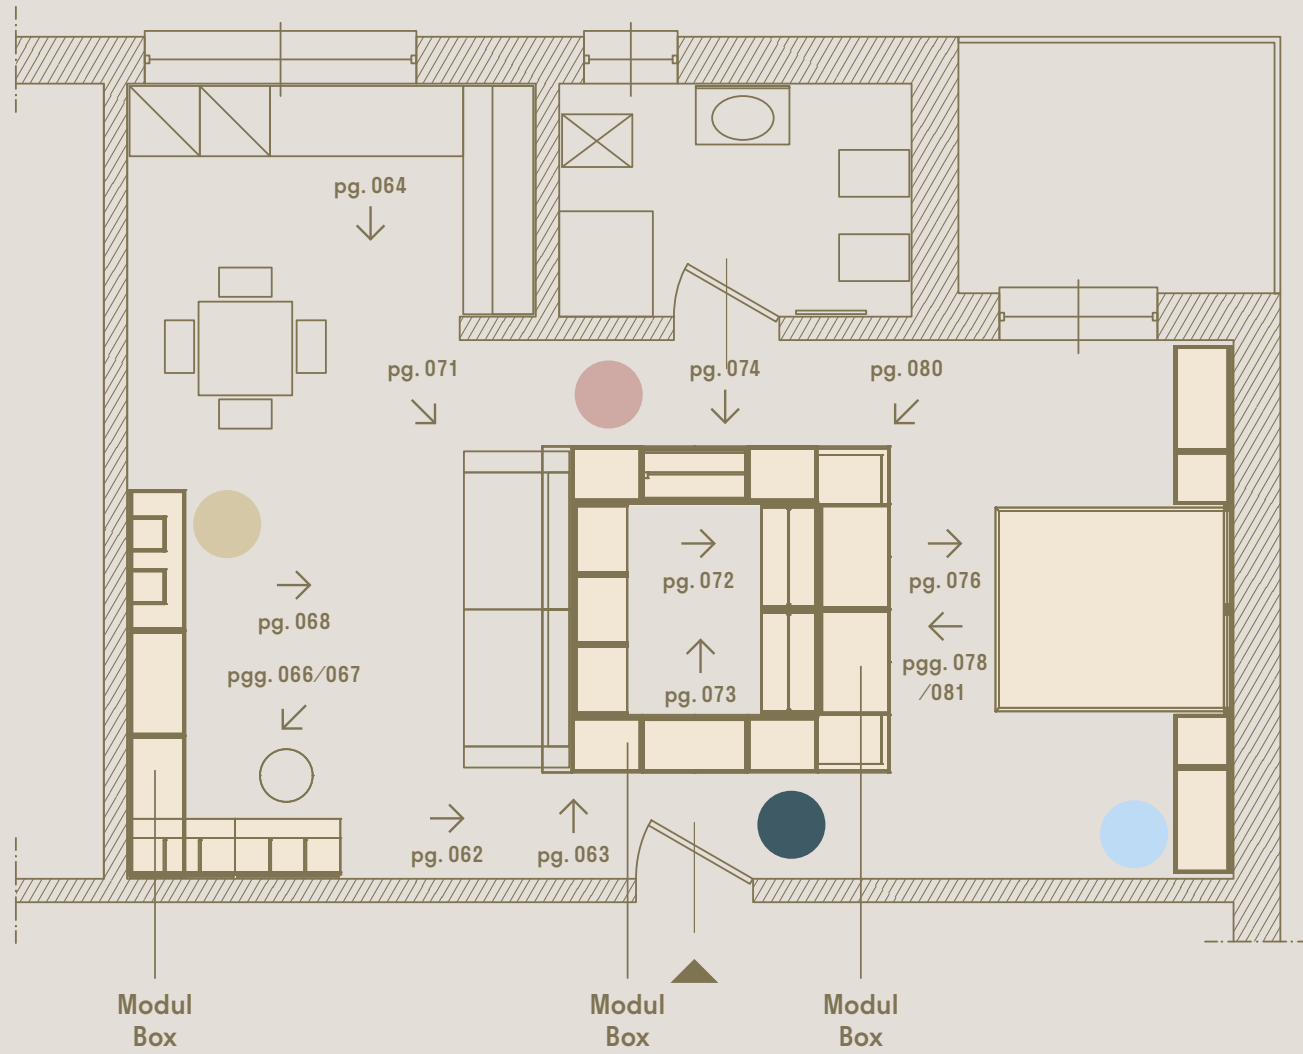

1

1

2

1 2 Armadio scorrevole Febe attrezzato internamente di tubi appendi abiti, cassettera, cesto in metallo estraibile./Febe sliding door wardrobe equipped with clothes hangers, drawer pack and removable basket.

MONOLOCALE / STUDIO FLAT
60 MQ

6800 mm

9400 mm

MONOLOCALE / STUDIO FLAT 60 MQ

	Ingresso / Entrance		Corridoio / Corridor
	Living		Night

Corridoio / Corridor - Ingresso / Entrance

2 Ambiente ingresso/giorno arredato con armadi Modul Box BeFace con vano a giorno specchio e faretto Tech./Entrance-day area furnished with BeFace box wardrobe with opened compartments with mirror and Tech light.