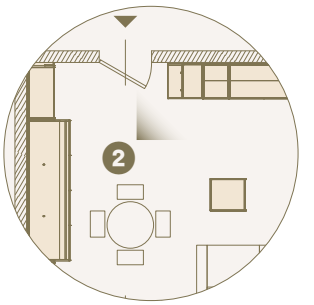

MONOLOCALE / STUDIO FLAT 43 MQ

Living