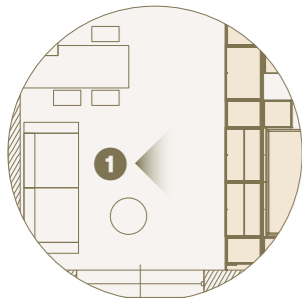

1 Ambiente giorno arredata con armadi Modul Box Twist Beface con vano TV, ante ribalta e battenti.
/Day area furnished with Twist Beface box wardrobe with sitting area, TV compartment, swing and flap doors.

1