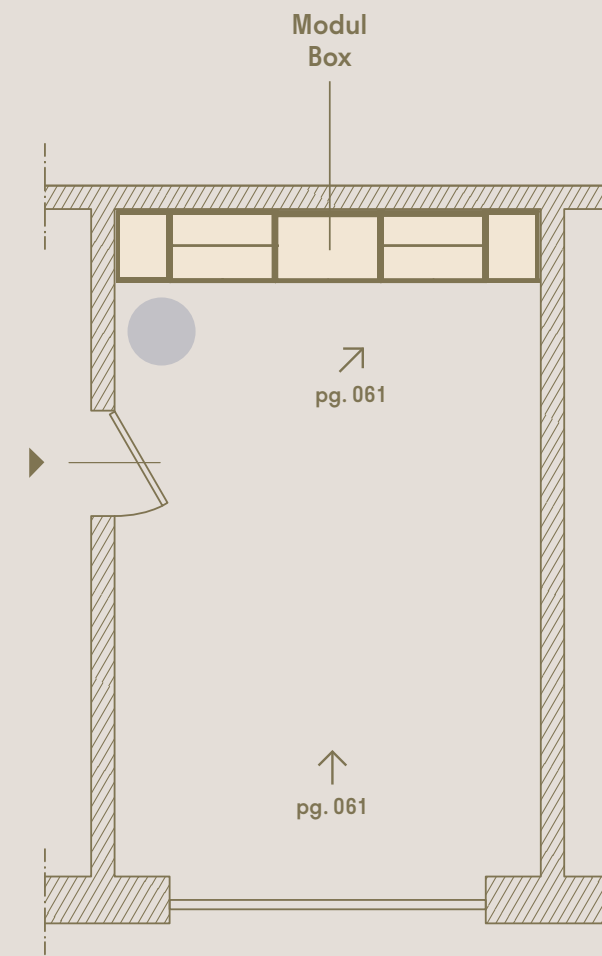

Finiture: Rovere, Canapa, Tortora/Maniglia Filo
 Finishes: Rovere, Canapa, Tortora / Filo handle

MONOLOCALE / STUDIO FLAT
50 MQ

7900 mm

7800 mm

MONOLOCALE / STUDIO FLAT 50 MQ

	Ingresso /Entrance		Home-office		Lavanderia /Laundry
	Living		Night		Garage