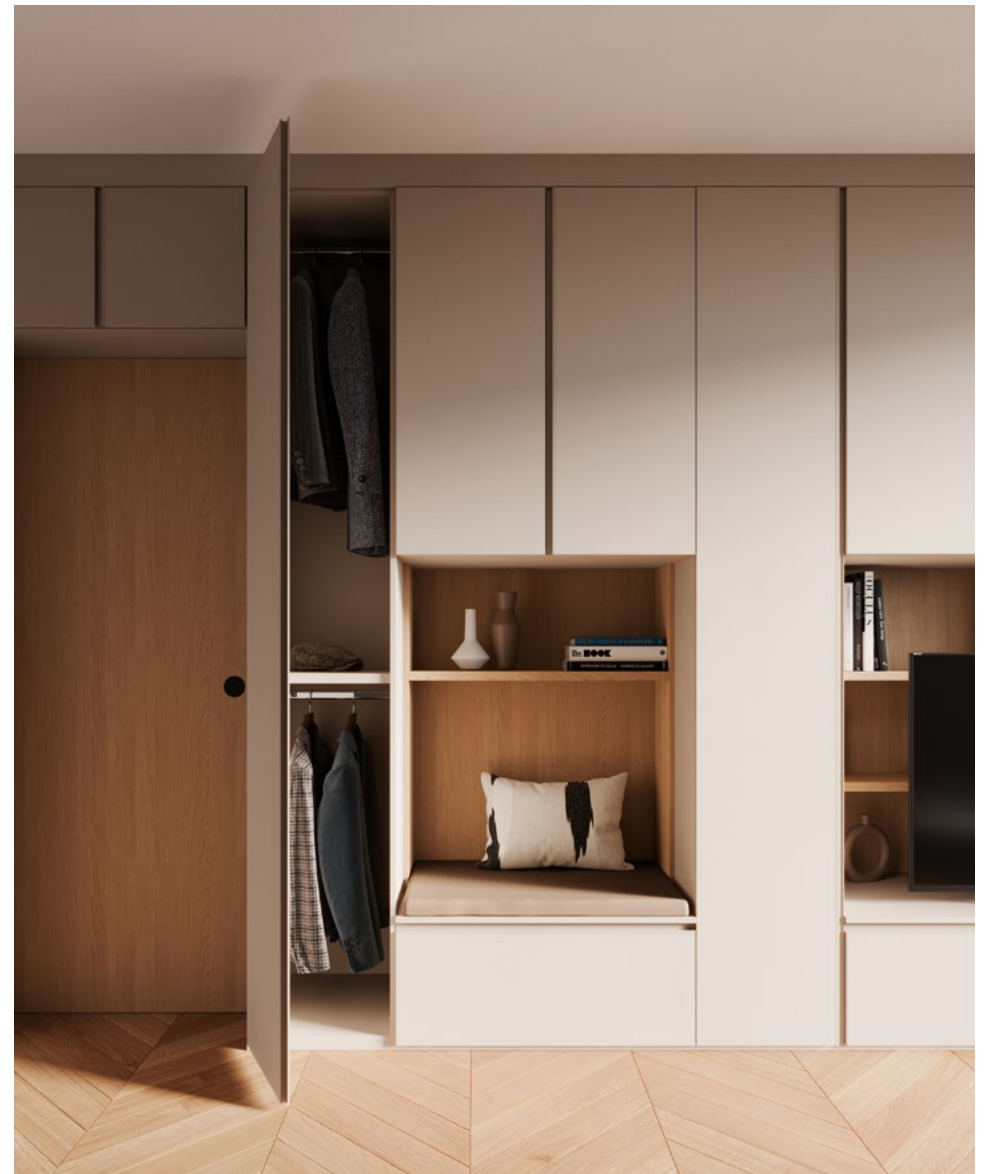

2

1

1 Ambiente giorno arredata con armadi Modul Box Twist Beface con vano TV, ante ribalta e battenti.
/Day area furnished with Twist Beface box wardrobe with sitting area, TV compartment, swing and flap doors.