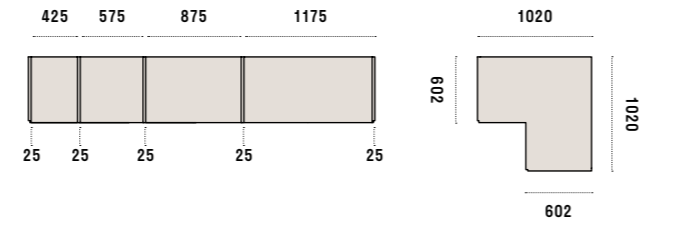

Dimensioni/Dimensions:

Larghezza vani/Compartments width: 425, 575, 875, 1175
Fianchi, Tramezze/Side panels, Partitions: sp.25/th.25
Profondità vani/Compartments depth: 474, 602 - Ante battenti
/Swing doors, Cassetti
/Drawers, Cassettoni
/High drawers

Finitura di struttura Seta
/Structure finish Seta

P/D: 474

P/D: 602

Dimensioni/Dimensions:

Larghezza vani/Compartments width: 725, 875, 1175
Fianchi, Tramezze/Side panels, Partitions: sp.25/th.25
Profondità vani/Compartments depth: 474, 602

Finitura di struttura Seta
/Structure finish Seta

P/D: 474

P/D: 602