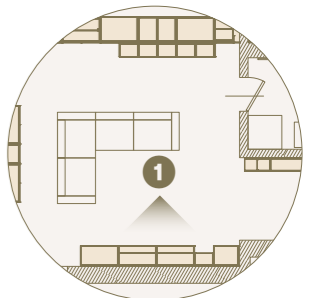

1

1

1 Ambiente giorno, arredato con armadio Modul Box e Modul Box Twist con ante ribalta, battenti, cassettoni e vani a giorno. /Day area furnished with floor units and Twist box with flap doors, swing opening doors, drawers and opened compartments.