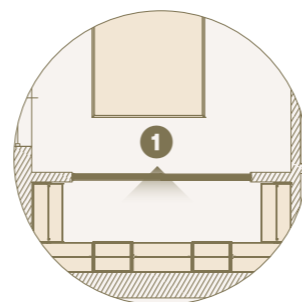

1

1 2 Cabina armadio Pole attrezzata con ripiani, tubi appendiabiti e settimanili con cassetti. / Pole walk-in closet equipped with shelves, clothes hangers and drawers.

2