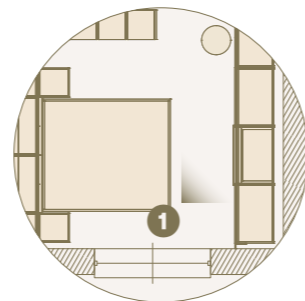

1

2

1 2 Armadio scorrevole Febe attrezzato internamente di tubi appendi abiti, cassettera, cesto in metallo estraibile./Febe sliding door wardrobe equipped with clothes hangers, drawer pack and removable basket.