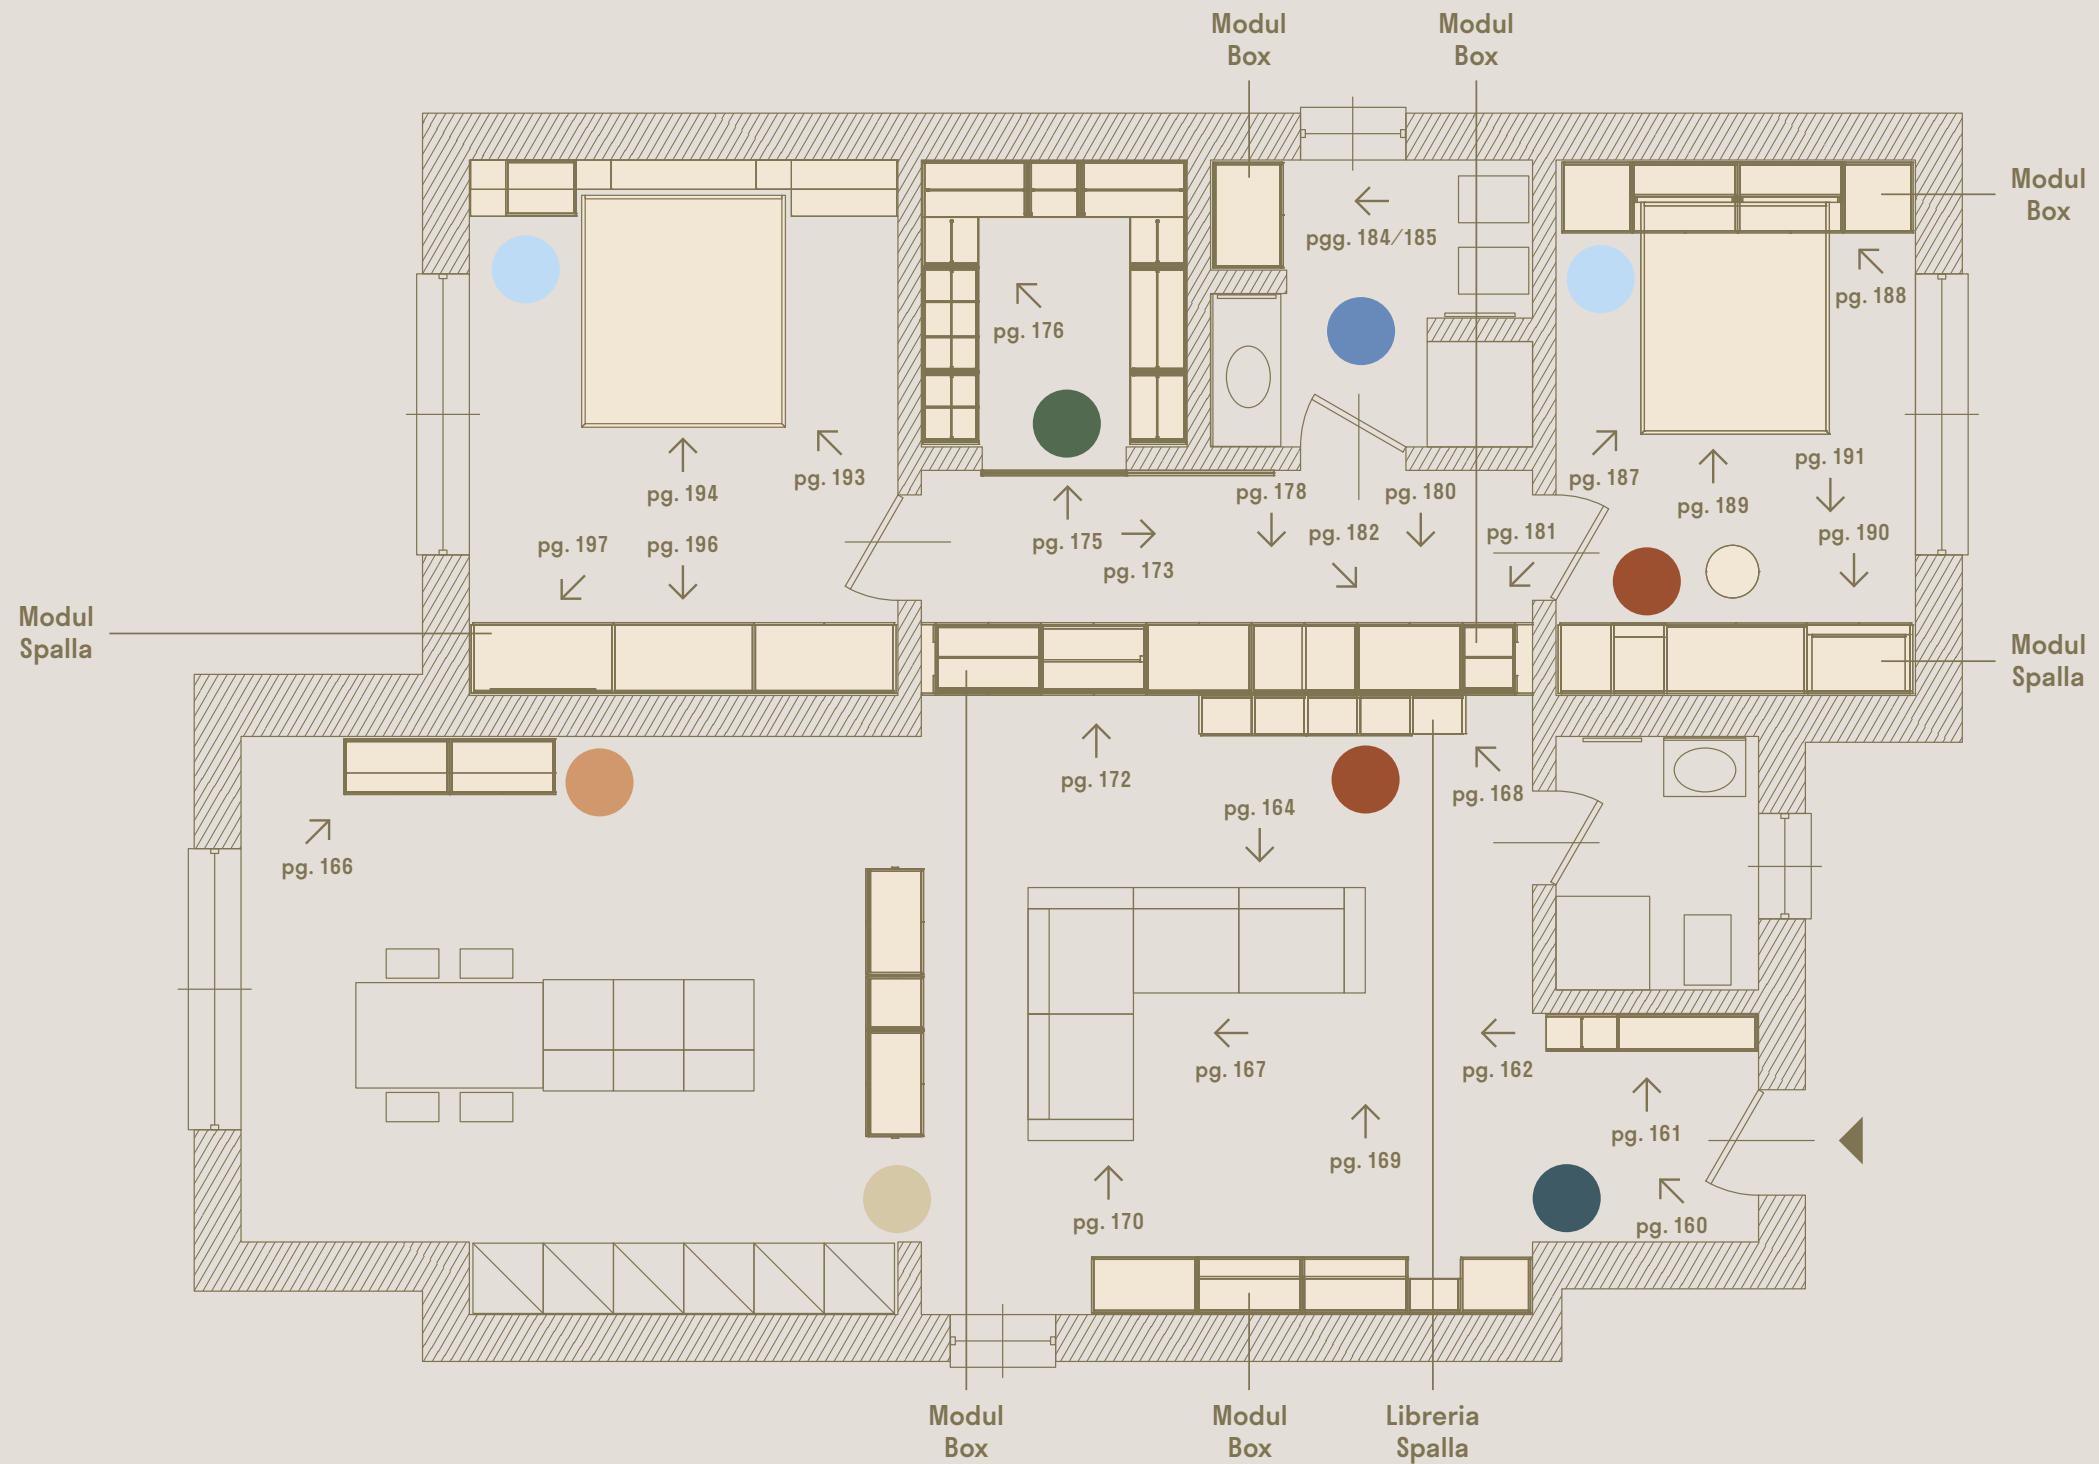

APPARTAMENTO / FLAT

120 MQ

	Ingresso /Entrance
	Living

	Dispensa /Storage
	Night

	Home-office
	Lavanderia /Laundry

	Cabina