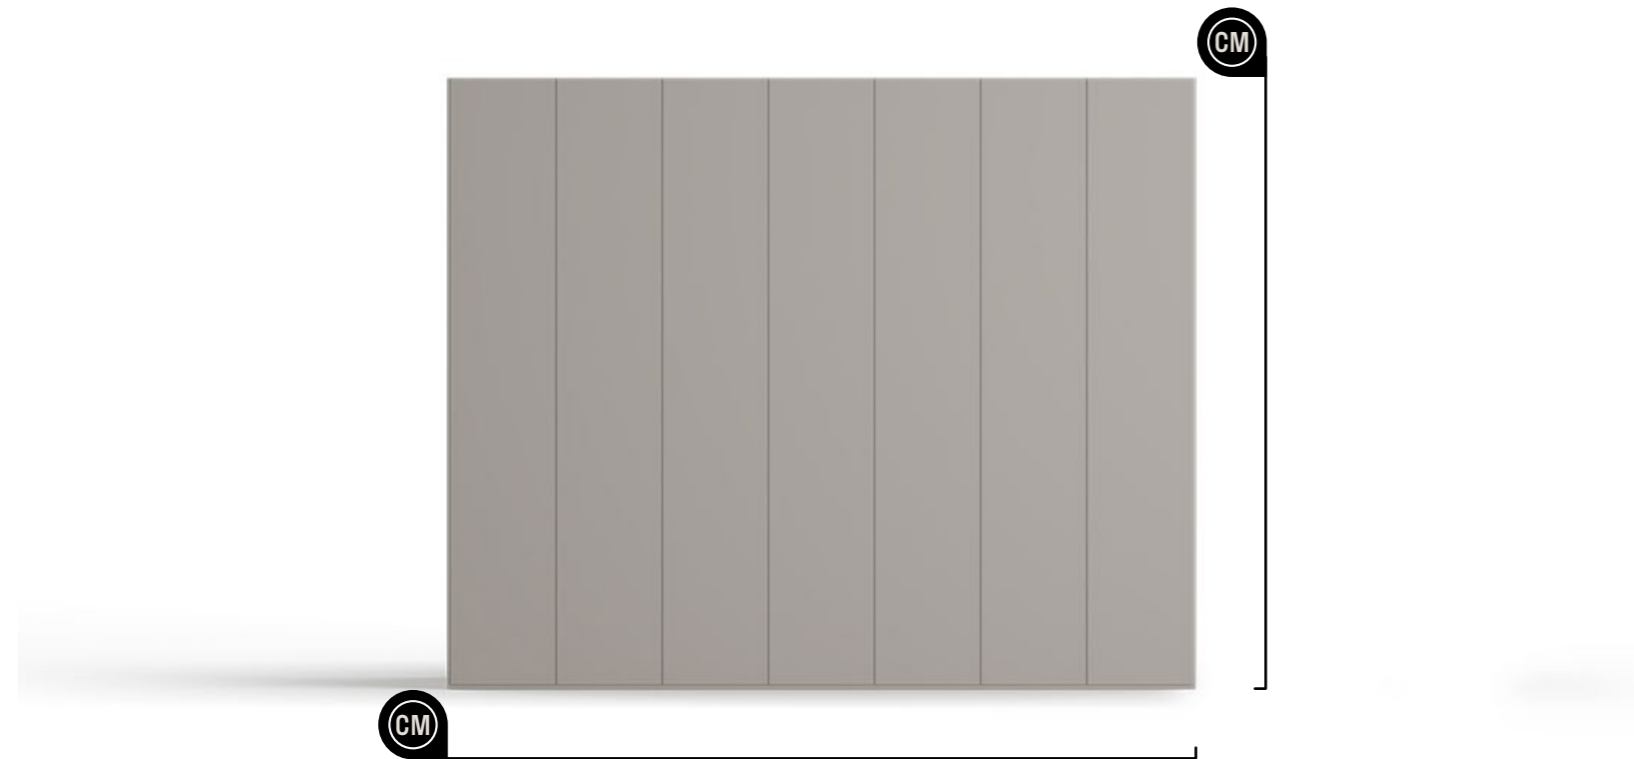

Dimensioni/Dimensions:

Profondità/Depth: 474, 602 solo ante battenti
/only swing doors

Finitura di struttura seta
/Structure finish Seta

P/D: 474 Vani modificabili in larghezza e altezza
/Compartments are editable in width and height

P/D: 602 Vani modificabili in larghezza e altezza
/Compartments are editable in width and height

Dimensioni/Dimensions:

Larghezza vani/Compartments width: 300, 450, 600, 900,
Fianchi/Side panels: sp.30/th.30
Profondità/Depth: 346, 474 - Ante battenti/Swing doors, Cassetti
/Drawers, Cassettoni/High drawers,
Ribalte/Dropdown doors, Vasistas/Vasistas doors

P/D: 346

P/D: 474