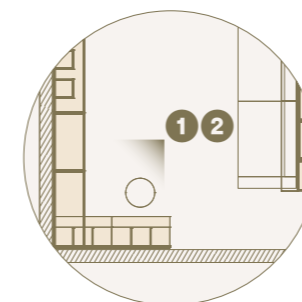

1 2 Ambiente giorno arredato con box a terra con cassettoni e anta ribalta, pensili con ante battenti, consolle uso Home-office e casellari Bloom./Day area furnished with floor units with drawers and flap door, wall unit with swing opening doors, Home-Office console and Bloom wall units.