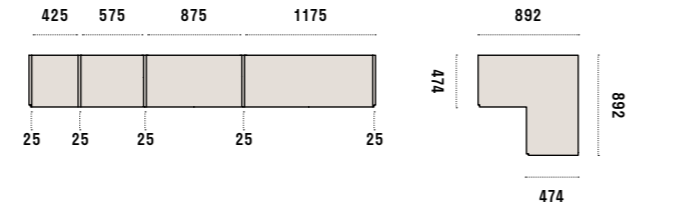

Dimensioni/Dimensions:

Larghezza vani/Compartments width: 425, 575, 875, 1175
Fianchi, Tramezze/Side panels, Partitions: sp.25/th.25
Profondità vani/Compartments depth: 474, 602 - Ante battenti
/Swing doors, Cassetti
/Drawers, Cassettoni
/High drawers

Finitura di struttura Seta
/Structure finish Seta

P/D: 474