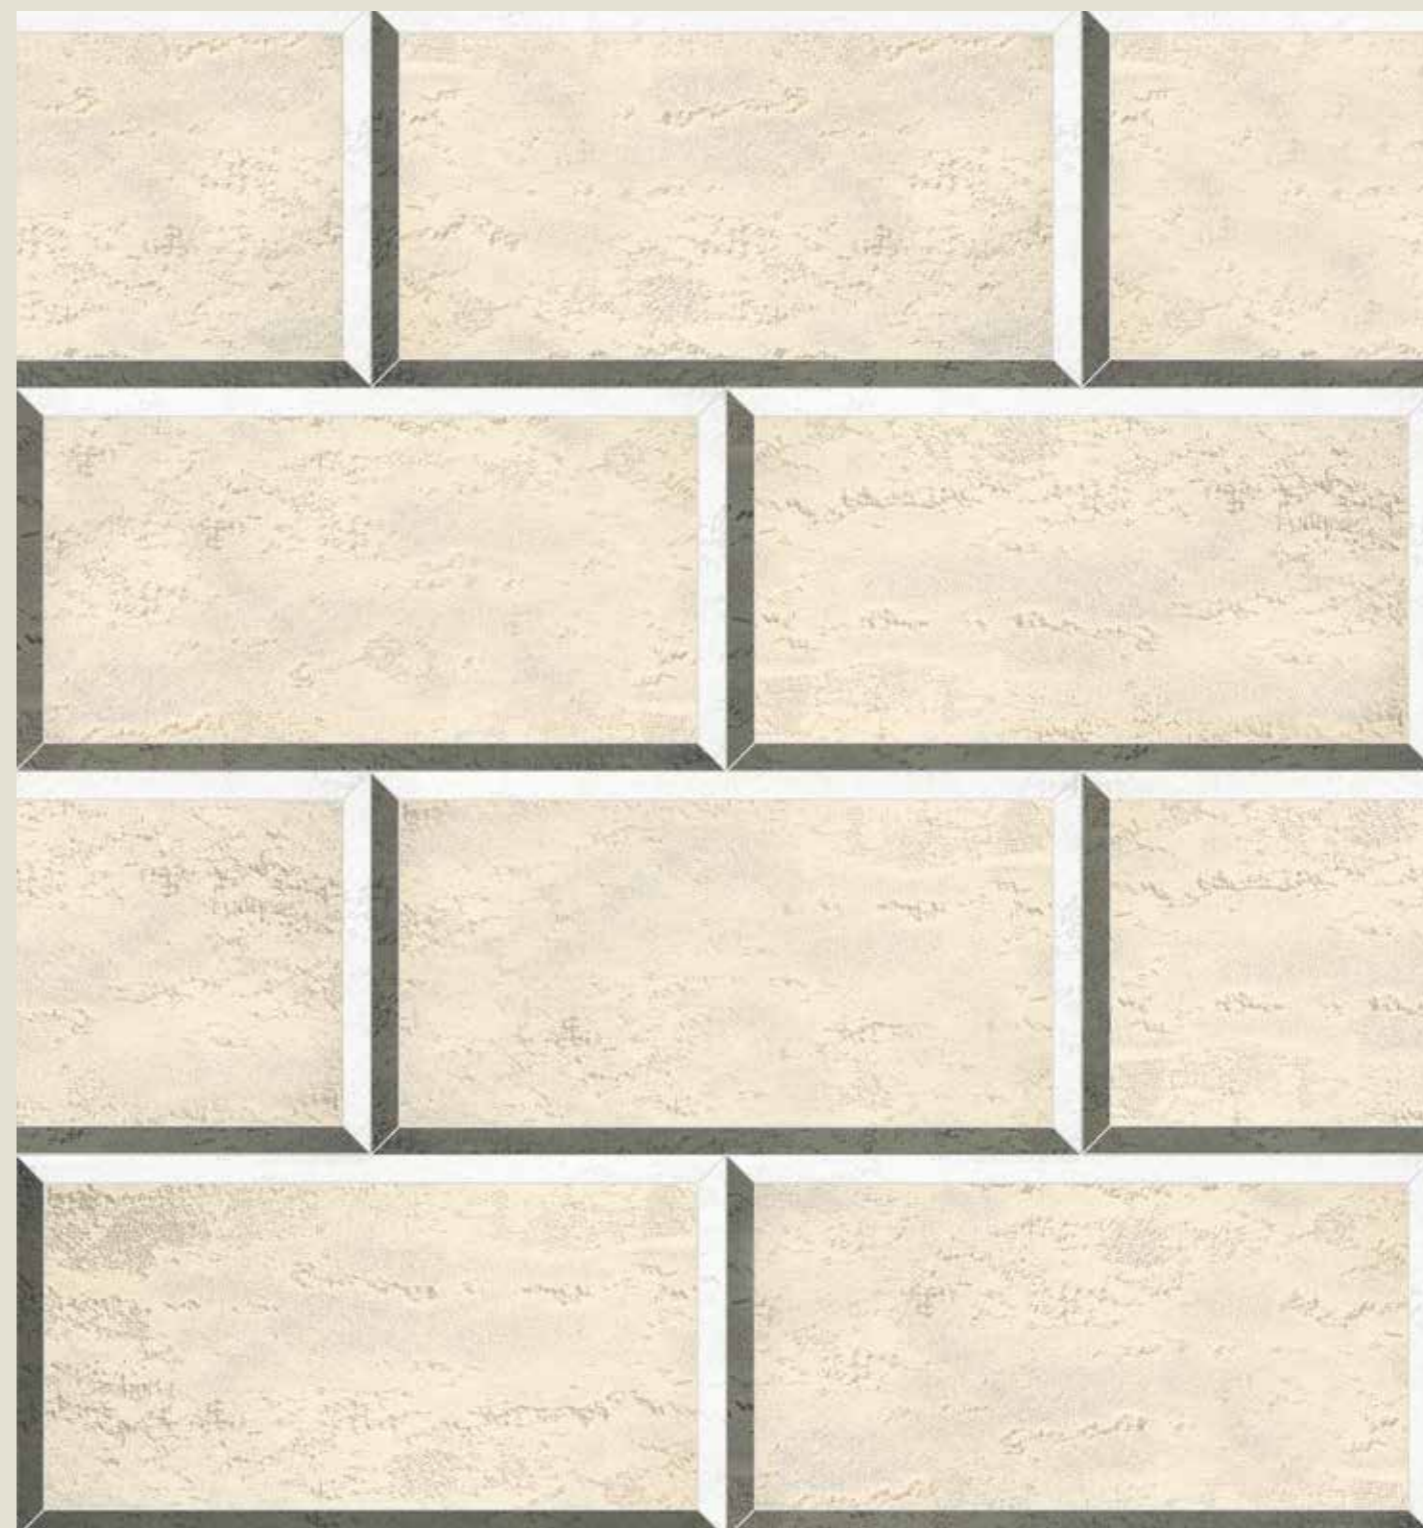

PERFORMANCE

ARCHITECTURAL WALL

TAPLAB
wall covering
A house in progress

PATTERN CEMENTO FACCIA VISTA

RIGORE GEOMETRICO

COLORI NEUTRI

ARCHITECTURAL WALL

PIETRA

50 cm

27 cm

100 cm

VARIANTE NATURALE BEIGE

VARIANTE NATURALE GRIGIA

VARIANTE STENCIL SCURO

VARIANTE STENCIL CHIARO

485_001_ARCHITECTURALWALL PIETRA